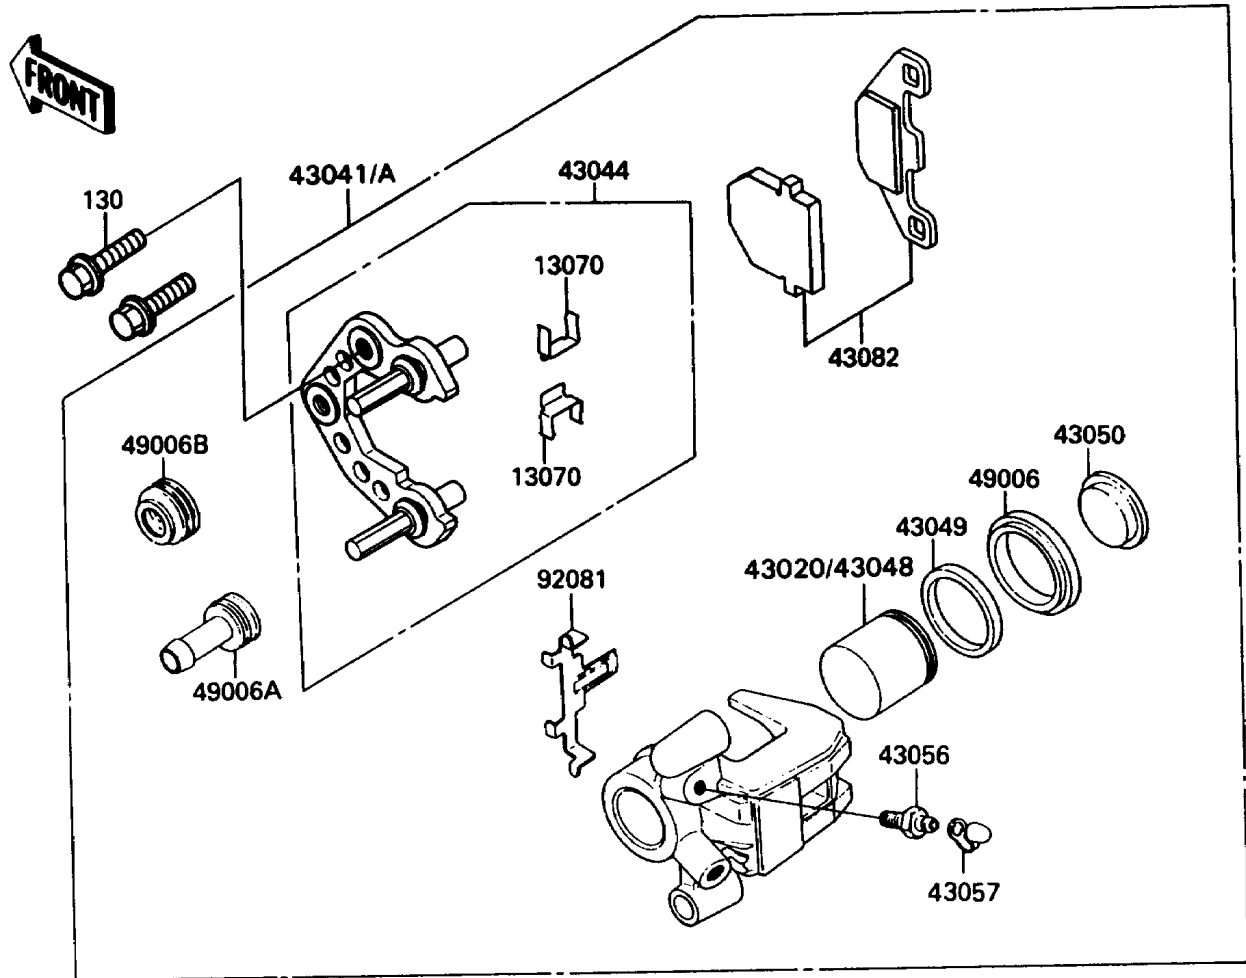

1990 Big Wheel

PARTS DIAGRAM

Front Brake

Kawasaki

Let the Good Times Roll®

F2292-0108

1990 Big Wheel

PARTS LIST

Front Brake

Kawasaki

Let the Good Times Roll®

ITEM NAME

PART NUMBER

QUANTITY
