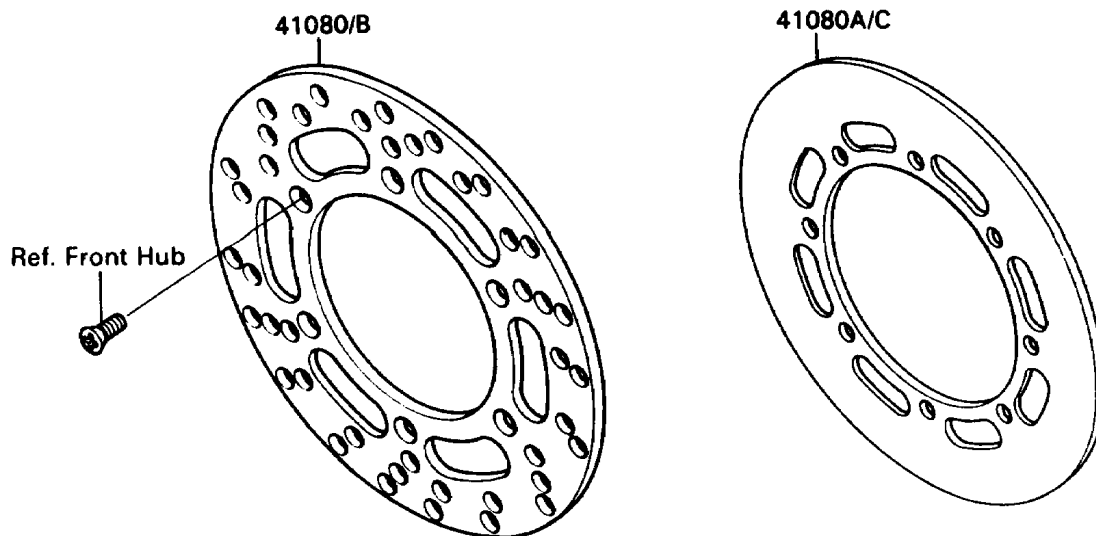

1990 Big Wheel

PARTS DIAGRAM

Front Brake

Kawasaki

Let the Good Times Roll®

F2292-0108

1990 Big Wheel

PARTS LIST

Front Brake

Kawasaki

Let the Good Times Roll®

ITEM NAME

PART NUMBER

QUANTITY
