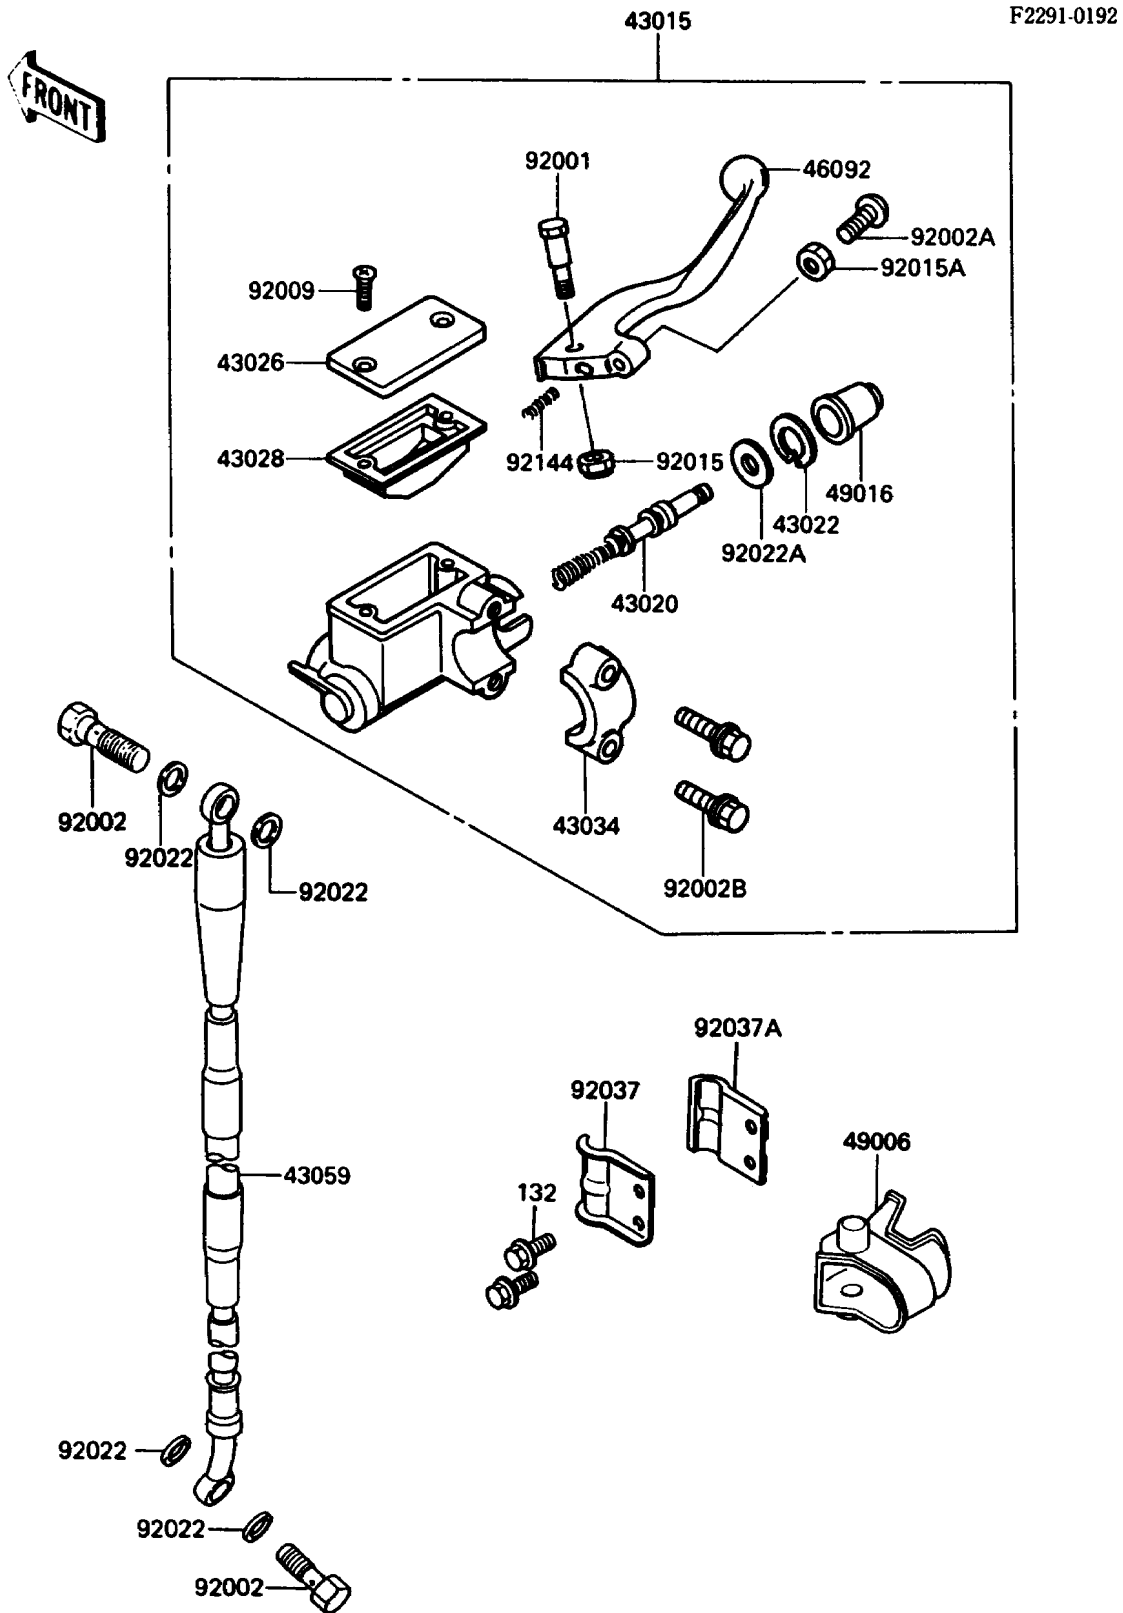

1989 KX80

PARTS DIAGRAM

Front Master Cylinder

1989 KX80

PARTS LIST

Front Master Cylinder

ITEM NAME

PART NUMBER

QUANTITY
