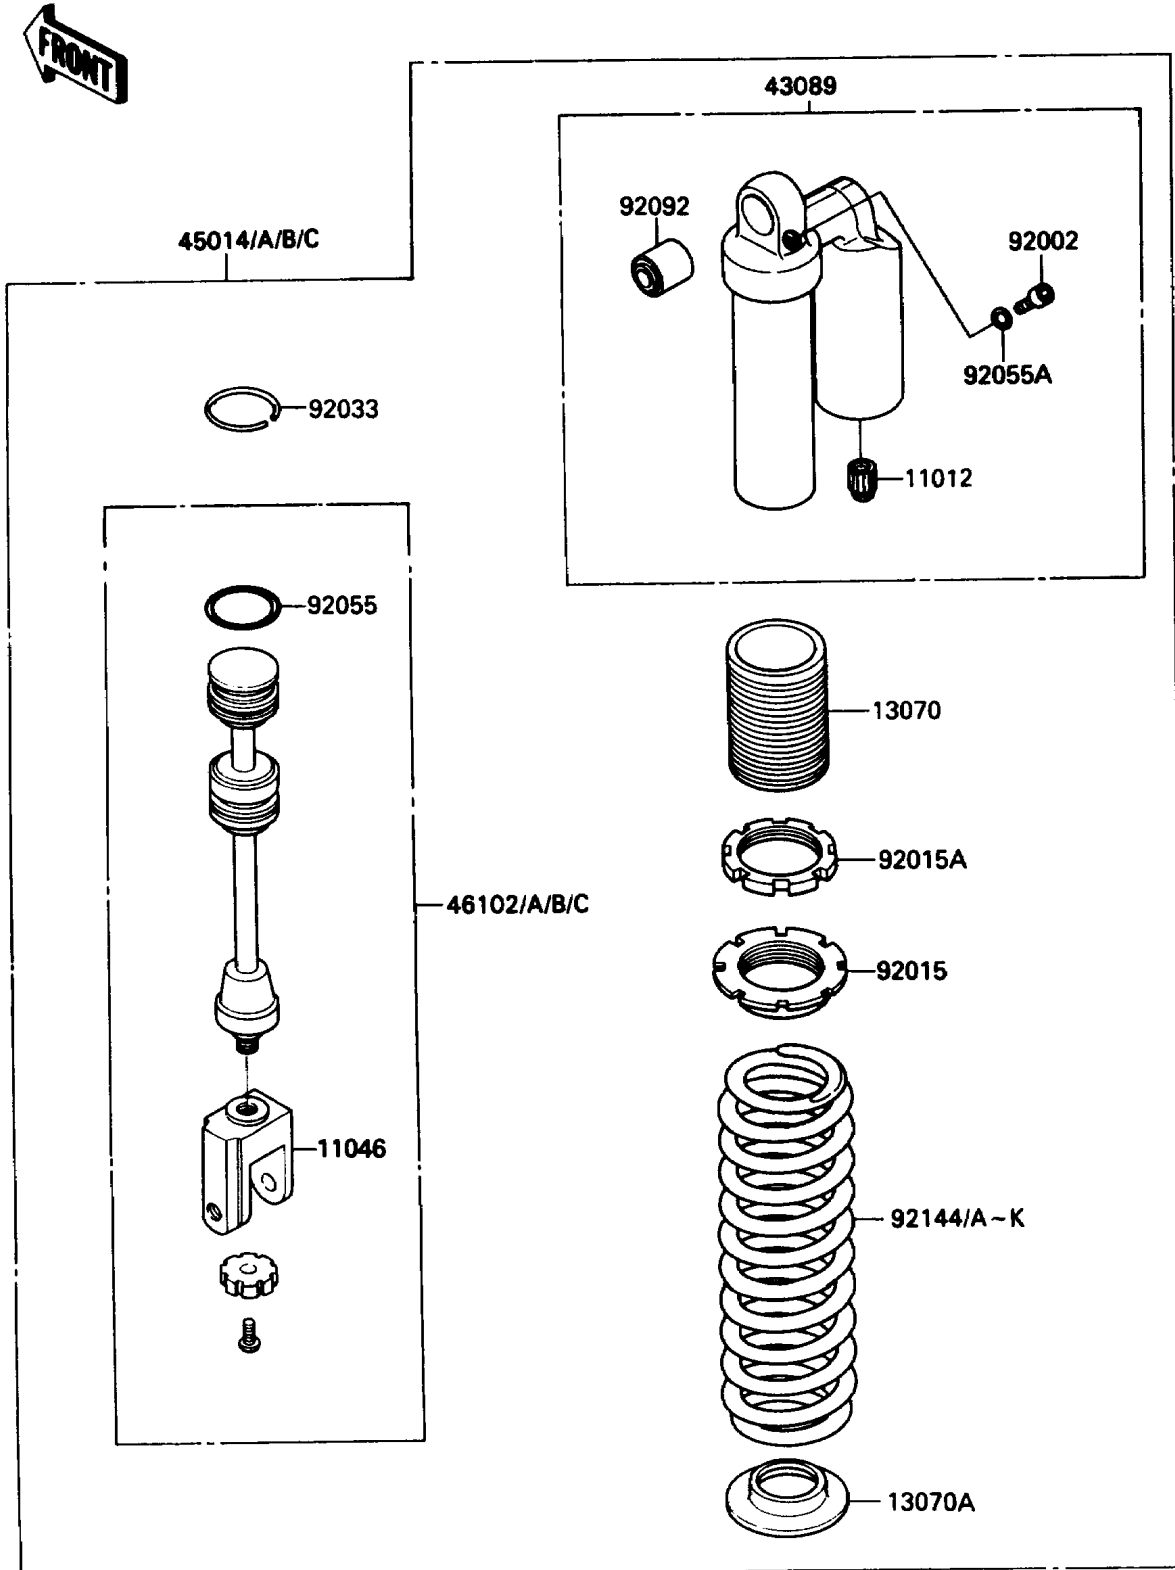

1989 Big Wheel

PARTS DIAGRAM

Shock Absorber(s)

F2280-0051

1989 Big Wheel

PARTS LIST

Shock Absorber(s)

Kawasaki

Let the Good Times Roll®

ITEM NAME

PART NUMBER

QUANTITY
