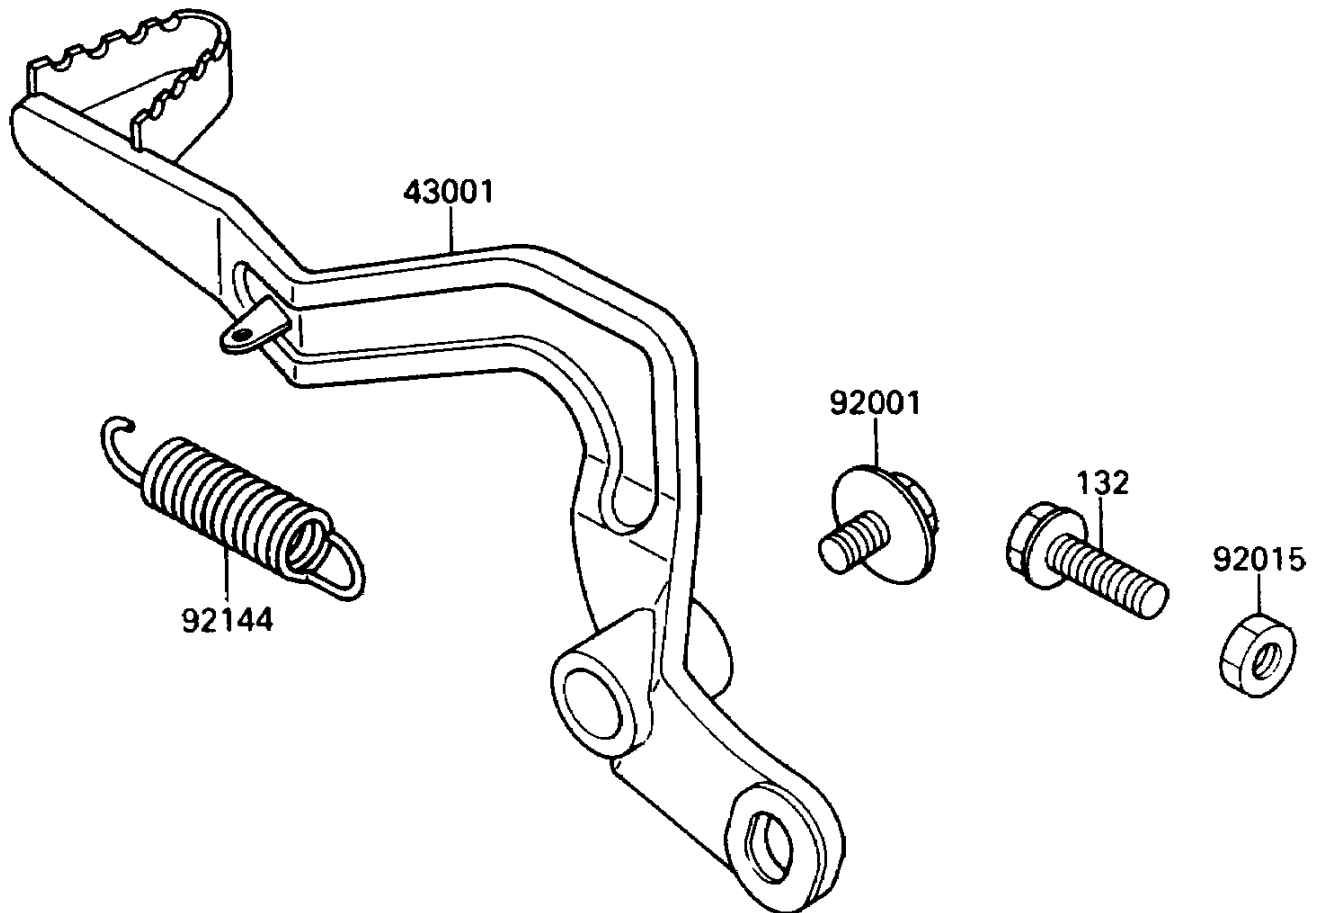

1990 Big Wheel

PARTS DIAGRAM

Brake Pedal

F2260-0192

1990 Big Wheel

PARTS LIST

Brake Pedal

ITEM NAME

PART NUMBER

QUANTITY
