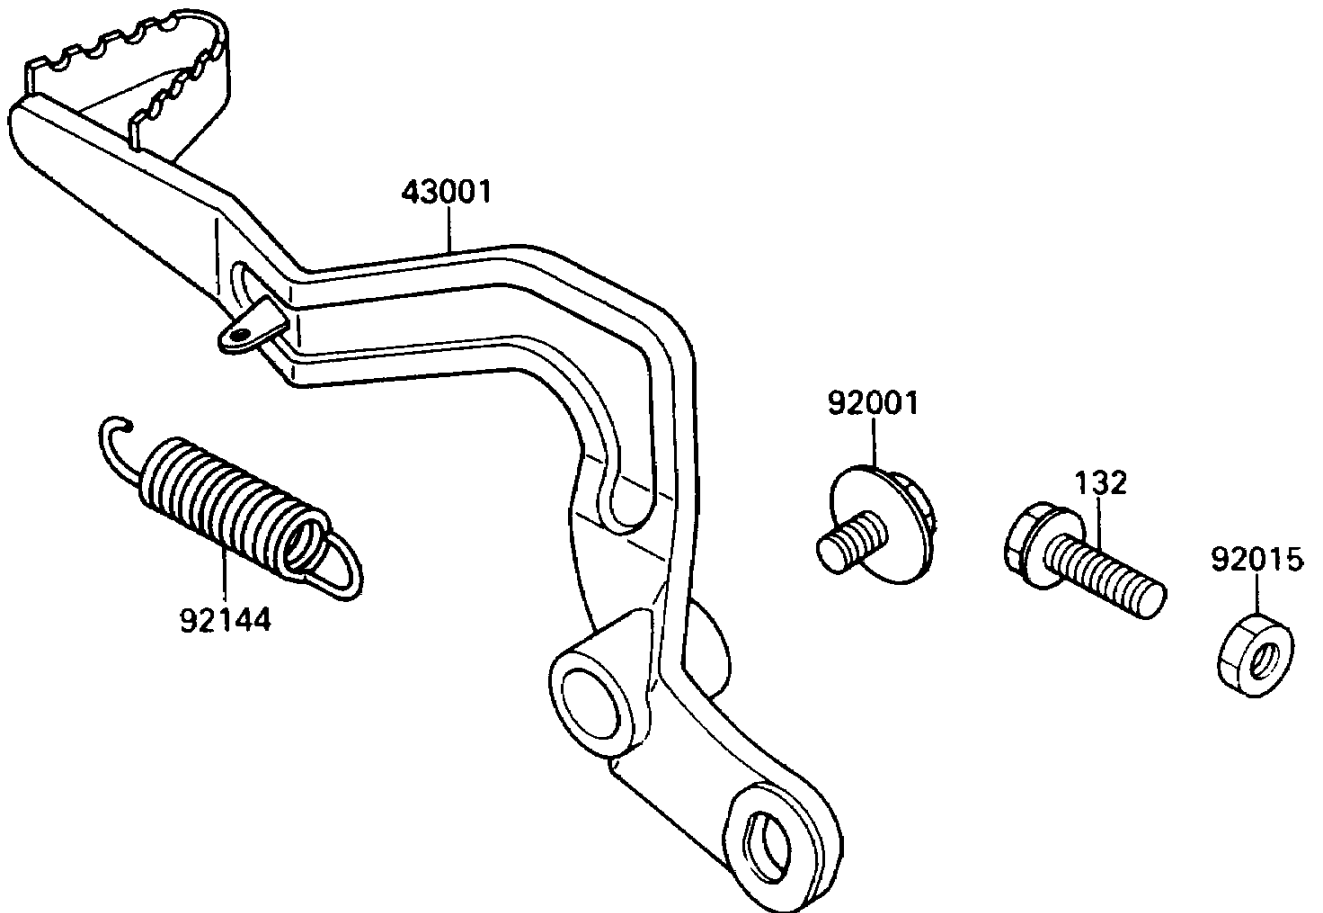

1989 KX80

PARTS DIAGRAM

Brake Pedal

F2260-0192

1989 KX80

PARTS LIST

Brake Pedal

Kawasaki

Let the Good Times Roll®

ITEM NAME

PART NUMBER

QUANTITY
