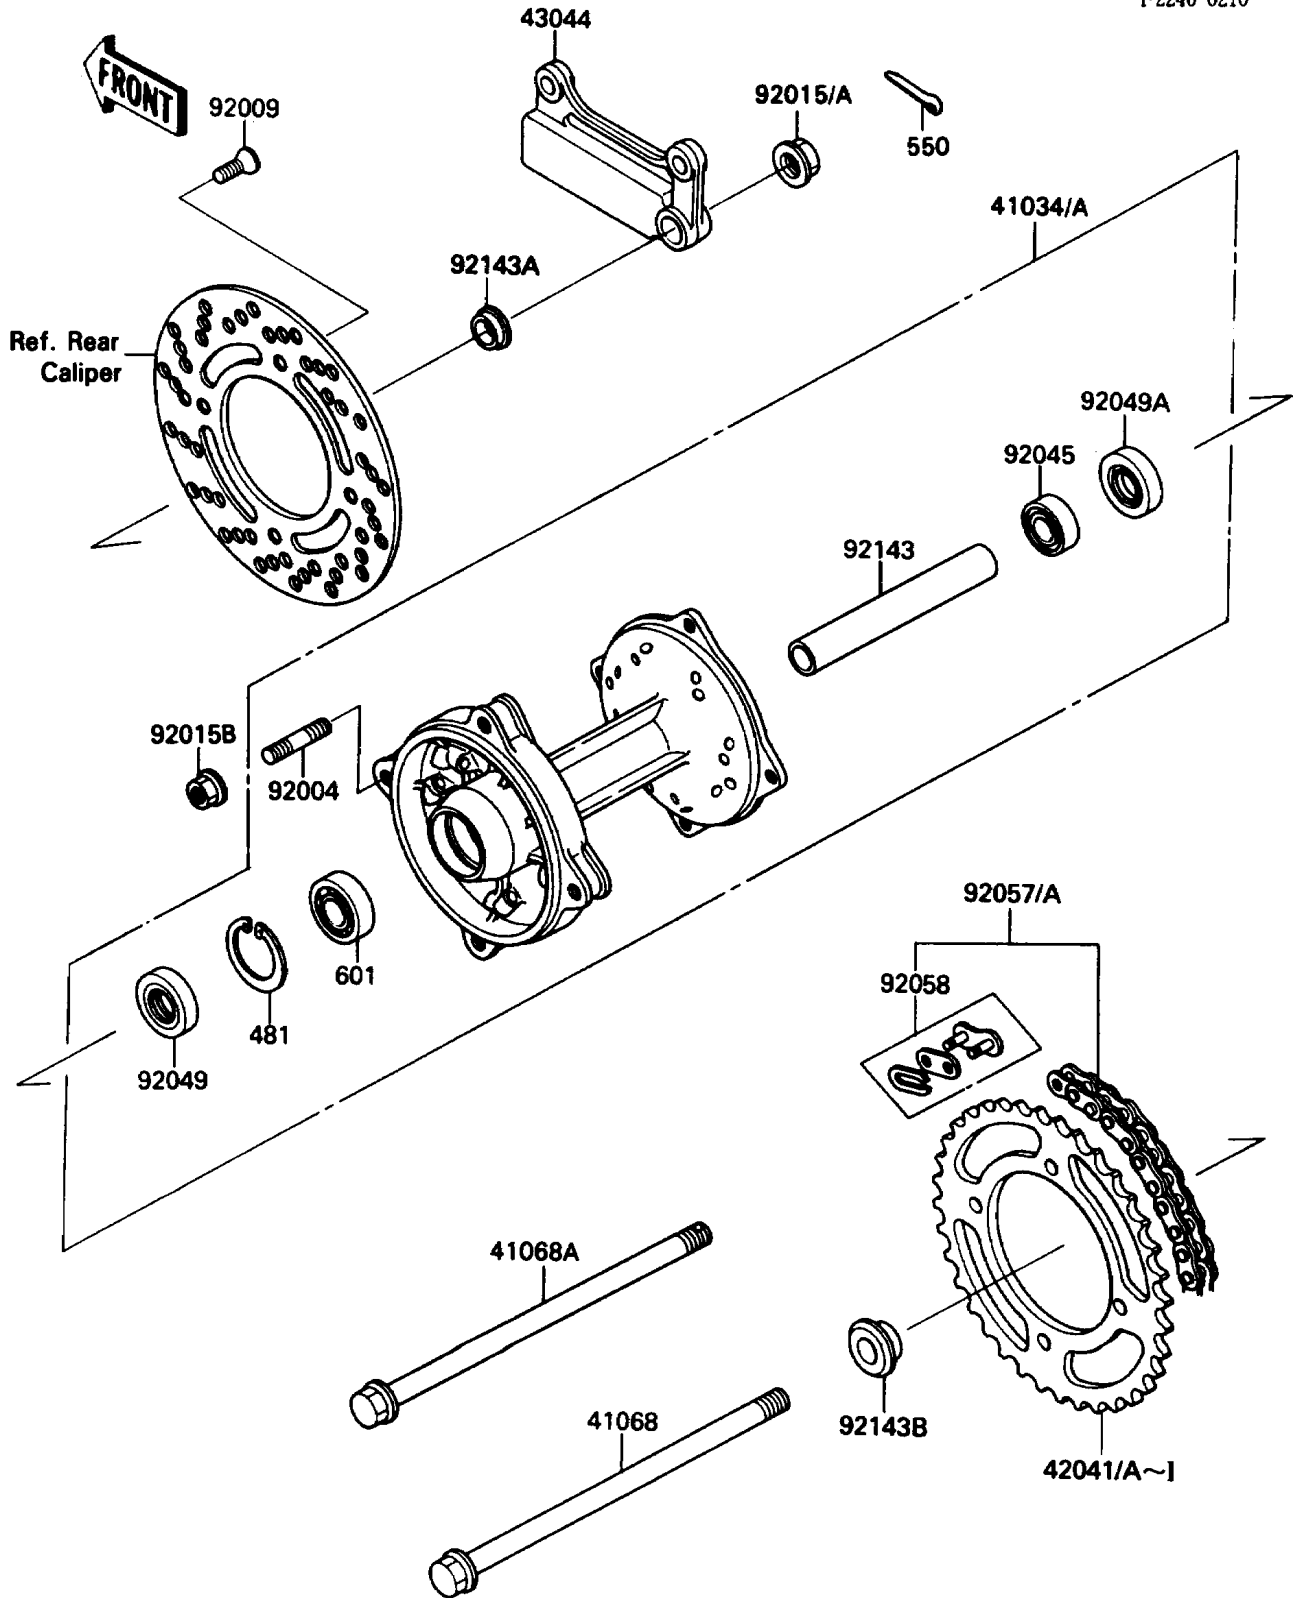

## PARTS DIAGRAM

### Rear Hub

F2240-0210

# 1989 Big Wheel

## PARTS LIST