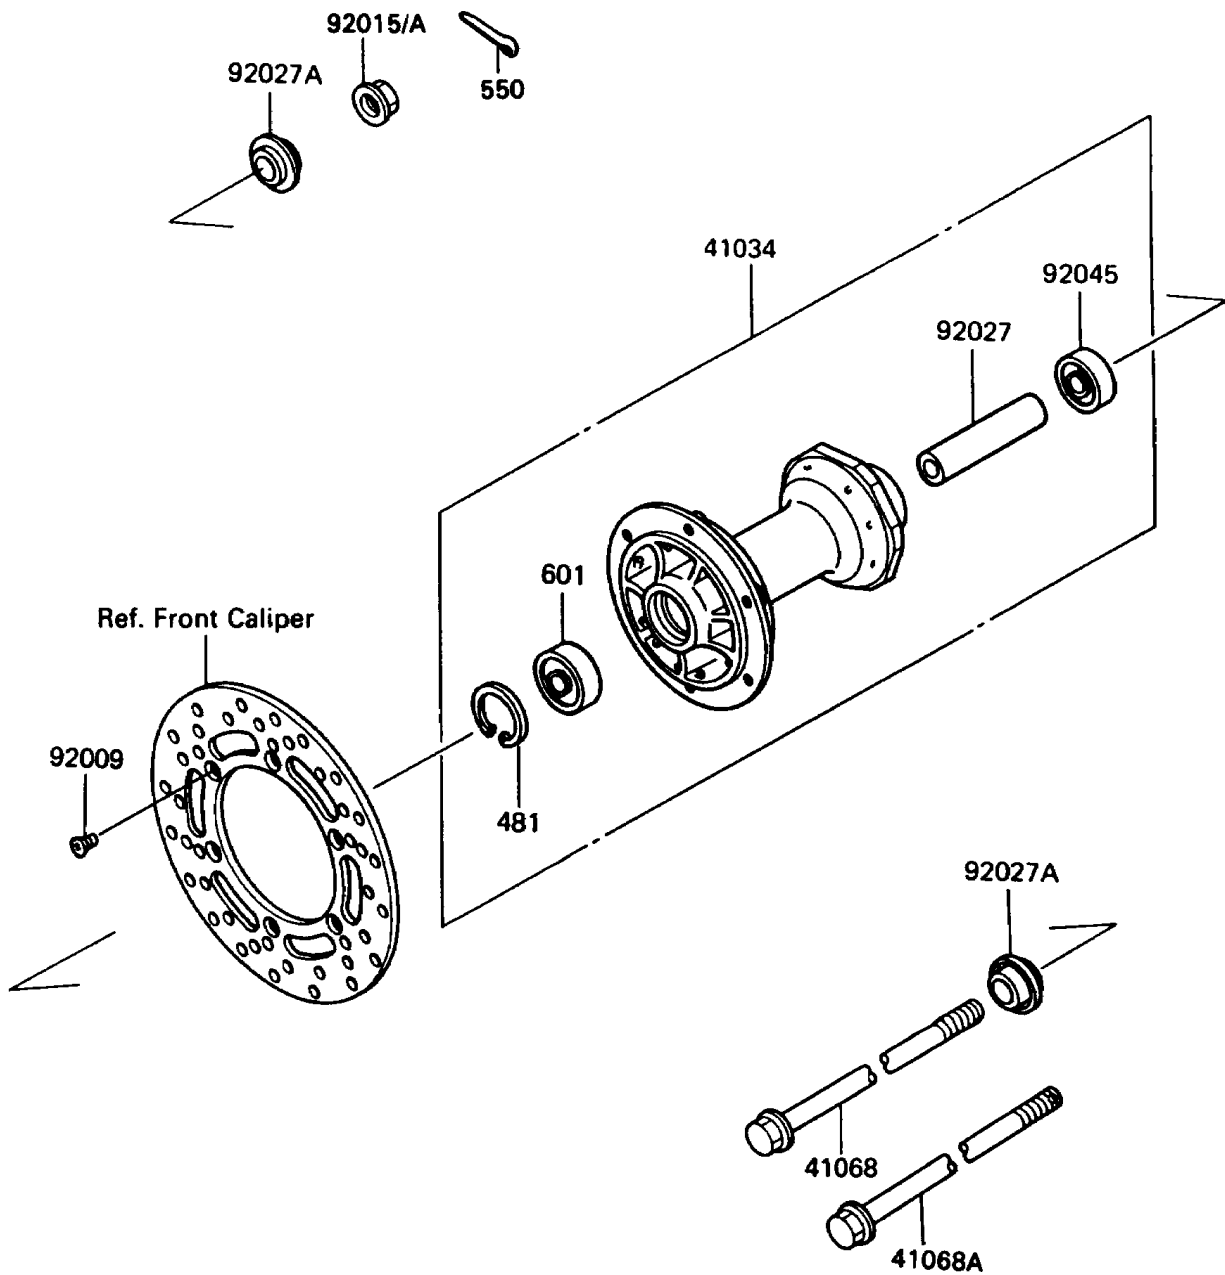

1990 Big Wheel

PARTS DIAGRAM

Front Hub

F2230-0163

1990 Big Wheel

PARTS LIST

Front Hub

Kawasaki

Let the Good Times Roll®

ITEM NAME

PART NUMBER

QUANTITY
