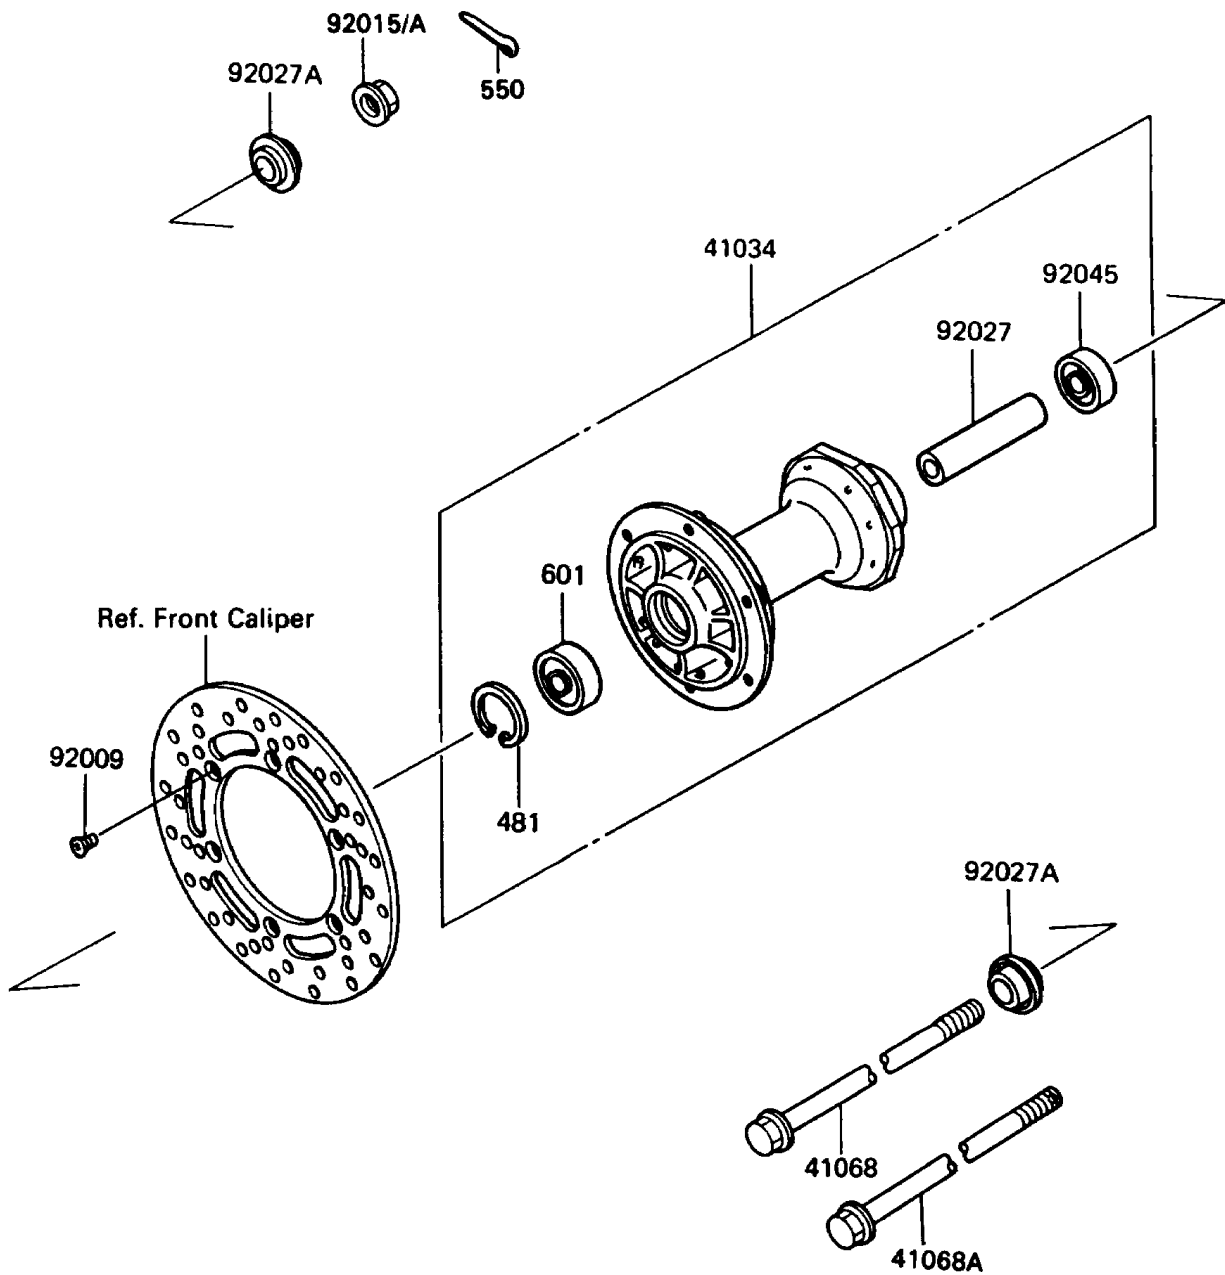

1989 Big Wheel

PARTS DIAGRAM

Front Hub

F2230-0163

1989 Big Wheel

PARTS LIST

Front Hub

Kawasaki

Let the Good Times Roll®

ITEM NAME

PART NUMBER

QUANTITY
