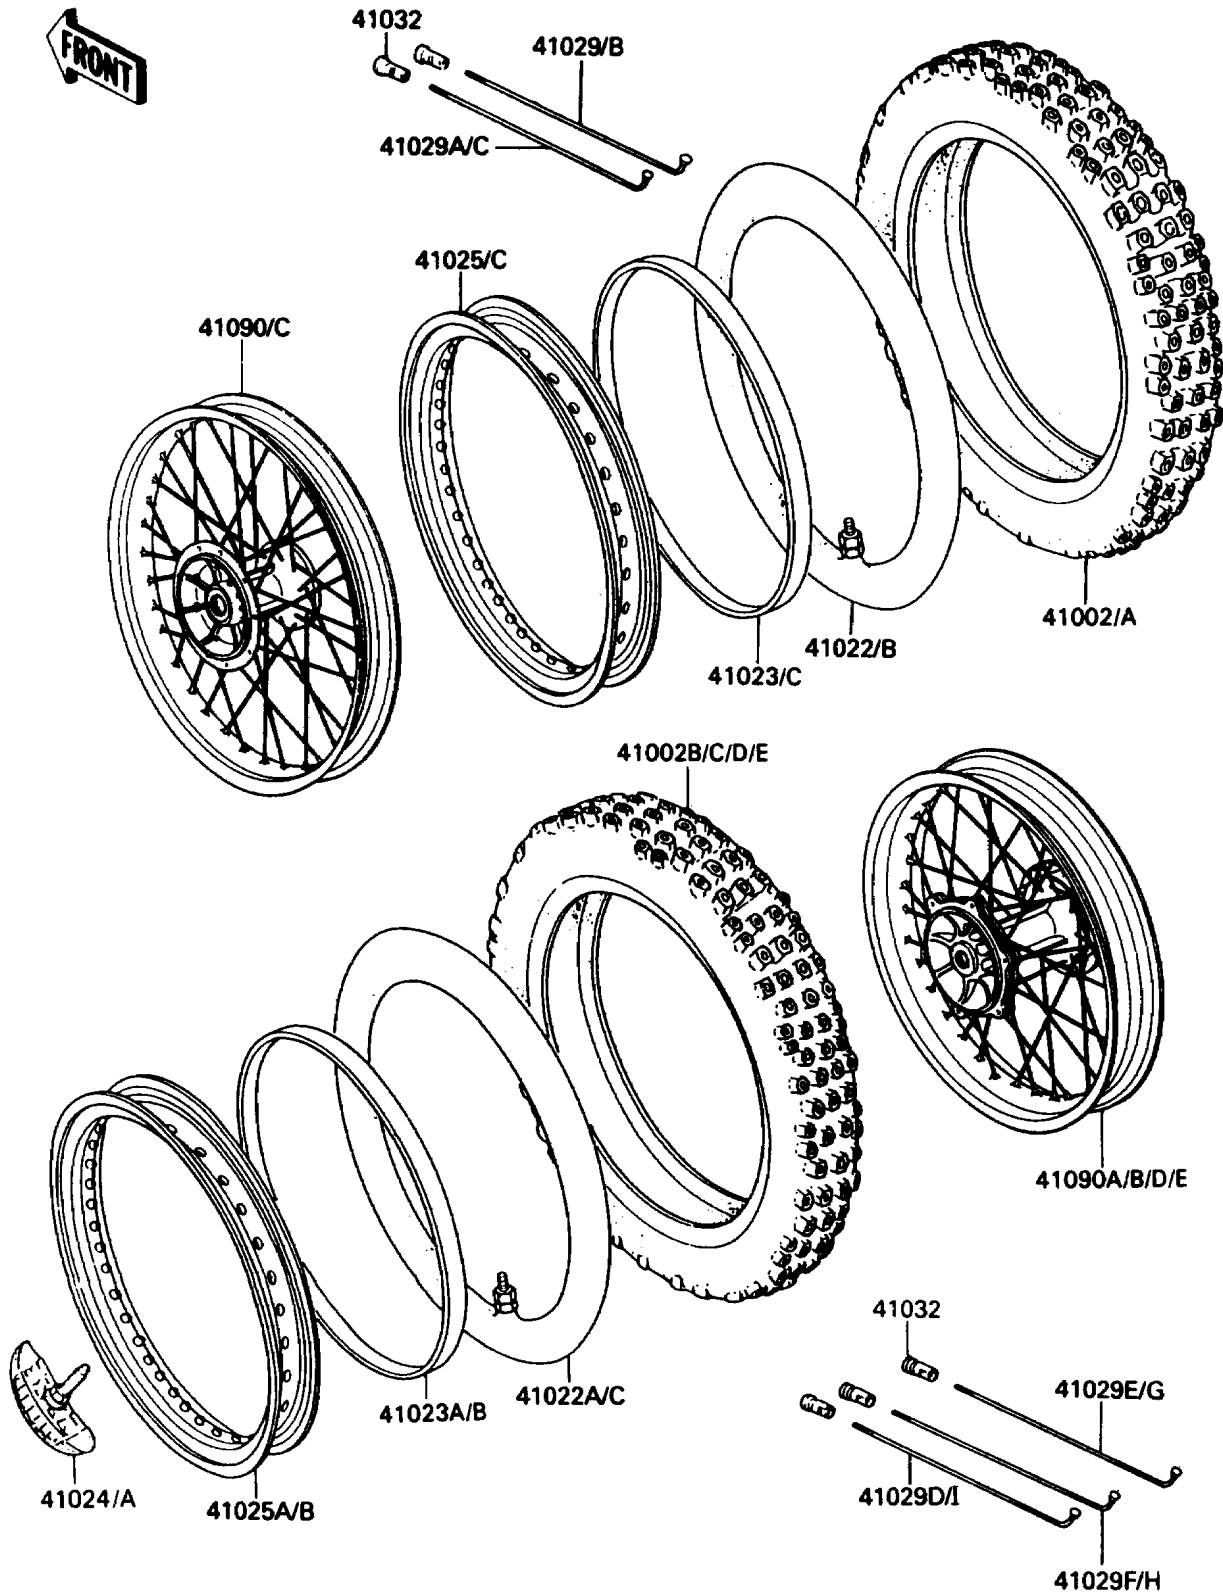

1990 Big Wheel

PARTS DIAGRAM

Wheels/Tires

Kawasaki

Let the Good Times Roll®

F2210-0134

1990 Big Wheel

PARTS LIST

Wheels/Tires

ITEM NAME

PART NUMBER

QUANTITY
