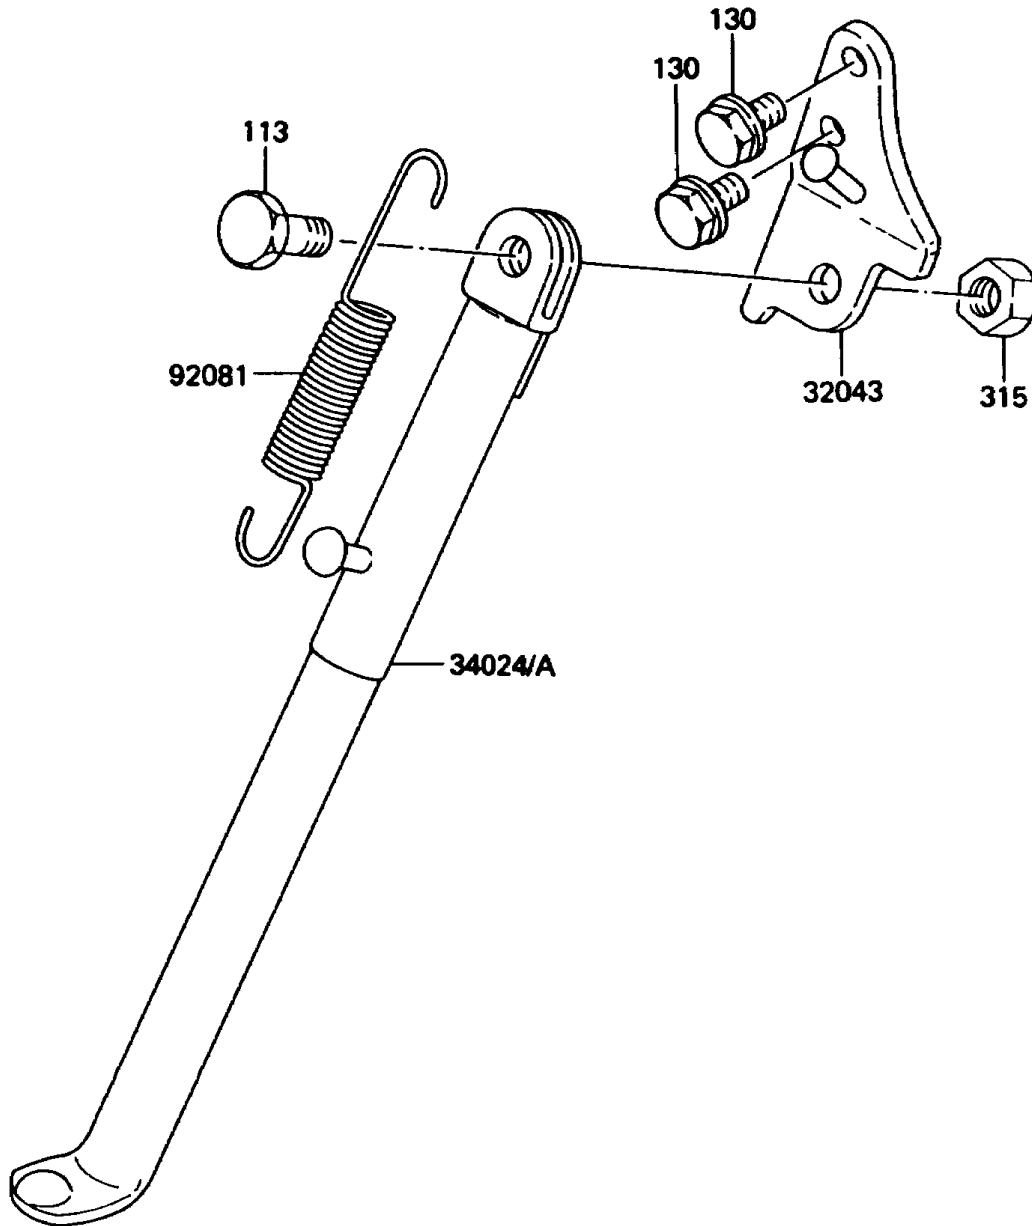

1990 Big Wheel

PARTS DIAGRAM

Stand(s)

F2190-0186

1990 Big Wheel

PARTS LIST

Stand(s)

Kawasaki

Let the Good Times Roll®

ITEM NAME

PART NUMBER

QUANTITY
