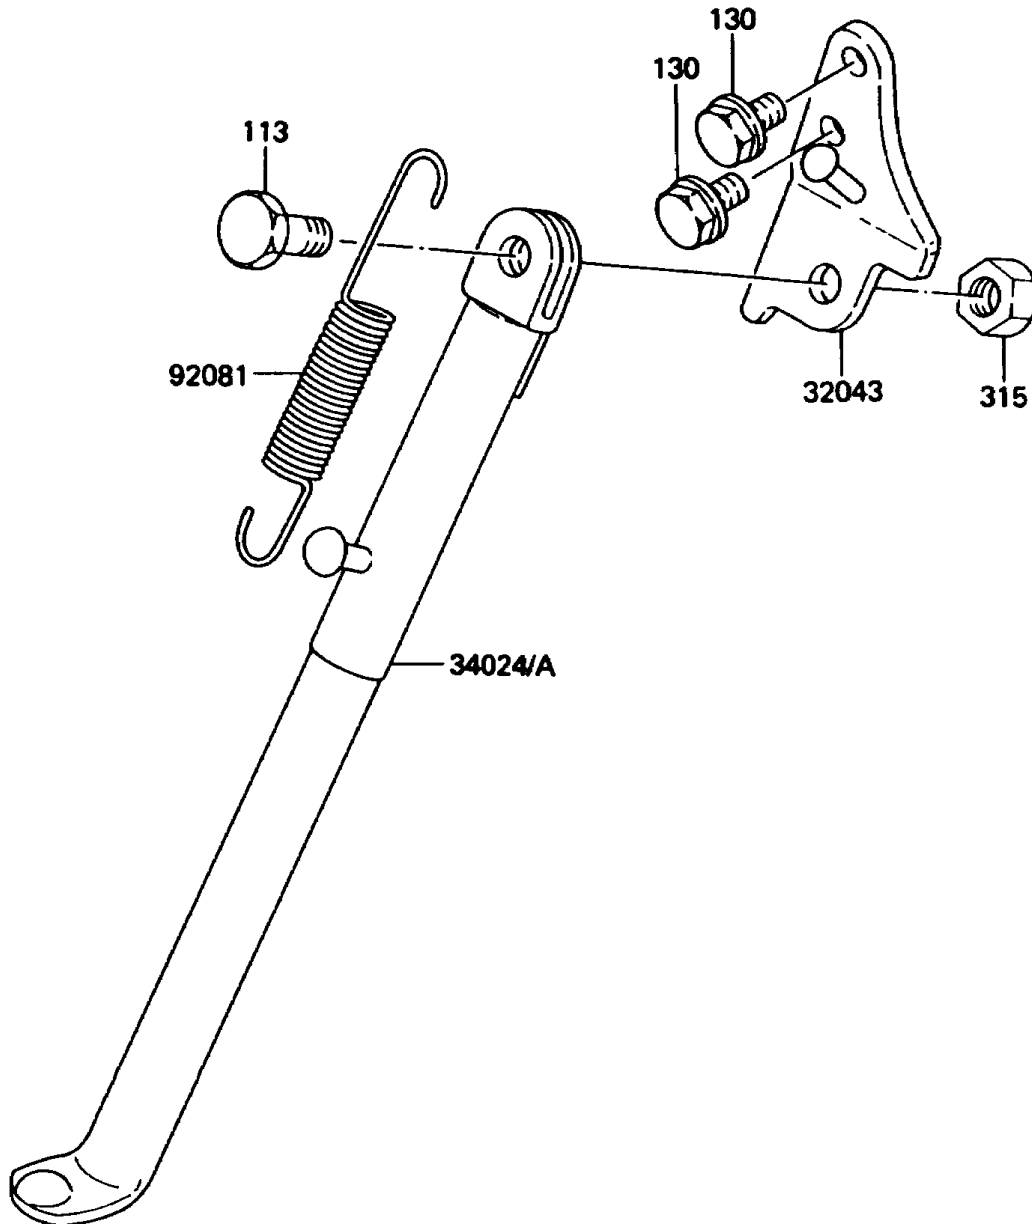

1989 KX80

PARTS DIAGRAM

Stand(s)

F2190-0186

1989 KX80

PARTS LIST

Stand(s)

Kawasaki

Let the Good Times Roll®

ITEM NAME

PART NUMBER

QUANTITY
