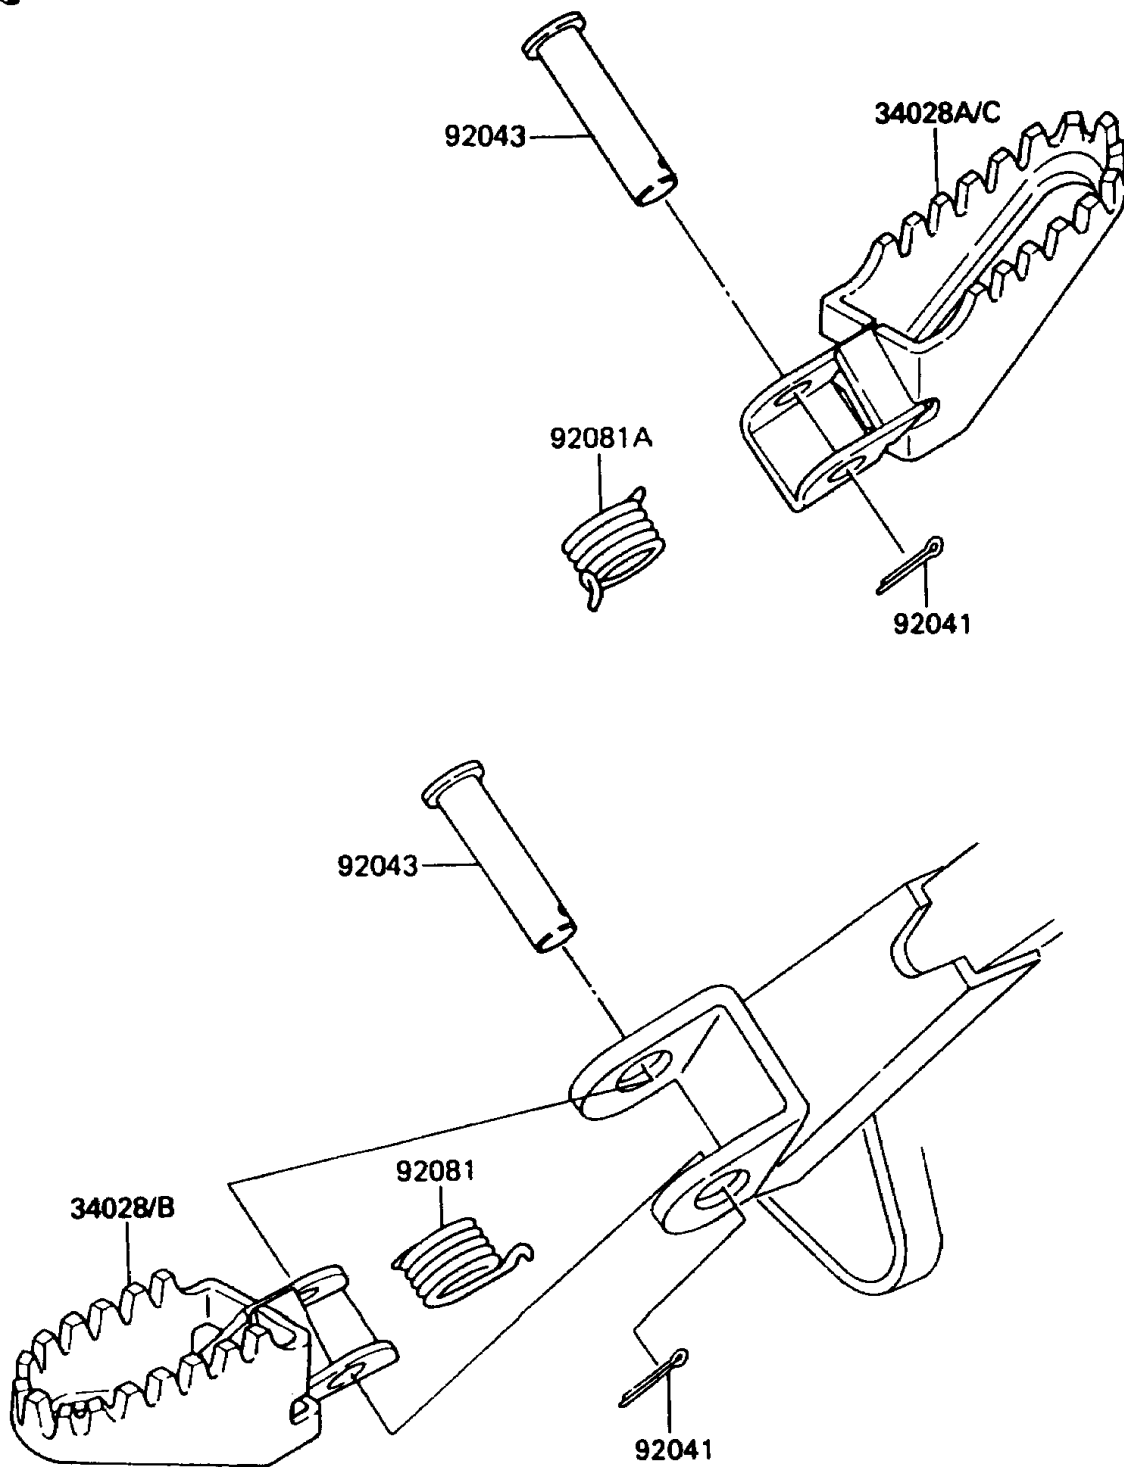

1990 Big Wheel

PARTS DIAGRAM

Footrests

F2160-0141

1990 Big Wheel

PARTS LIST

Footrests

Kawasaki

Let the Good Times Roll®

ITEM NAME

PART NUMBER

QUANTITY
