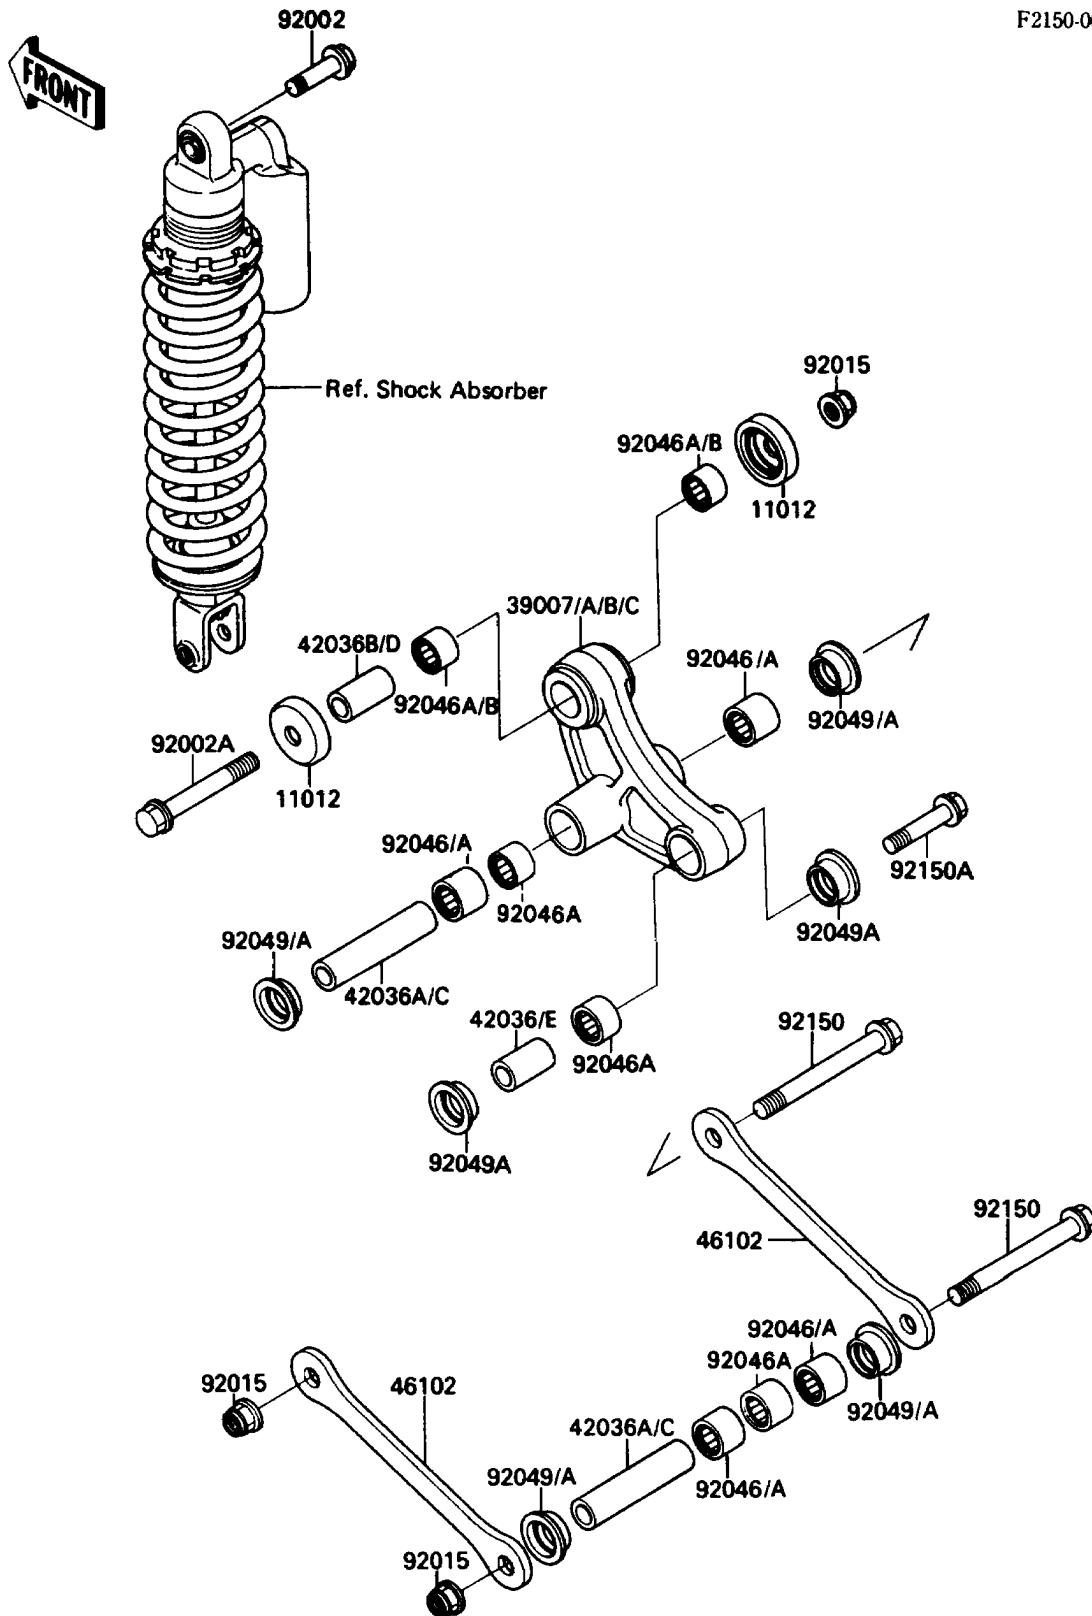

1990 Big Wheel

PARTS DIAGRAM

Rear Suspension

F2150-0088

1990 Big Wheel

PARTS LIST

Rear Suspension

ITEM NAME

PART NUMBER

QUANTITY
