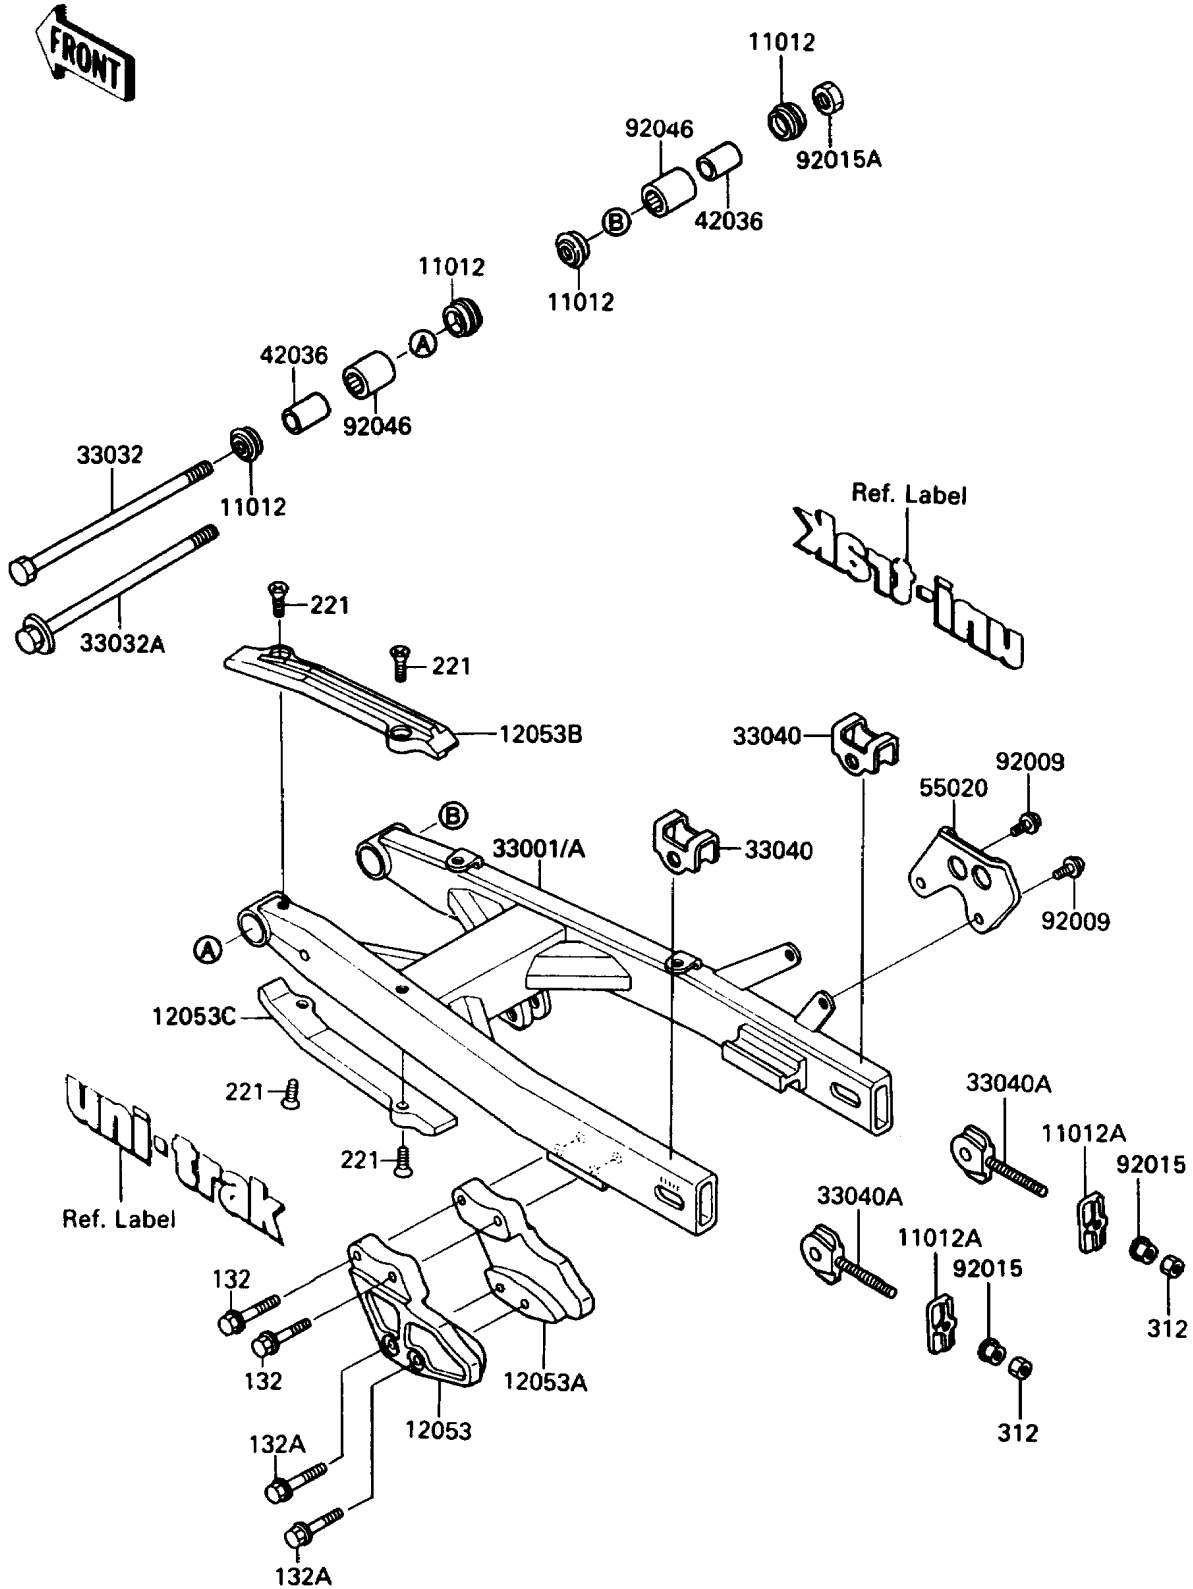

1989 Big Wheel

PARTS DIAGRAM

Swingarm

F2111-0060

1989 Big Wheel

PARTS LIST

Swingarm

Kawasaki

Let the Good Times Roll®

ITEM NAME

PART NUMBER

QUANTITY
