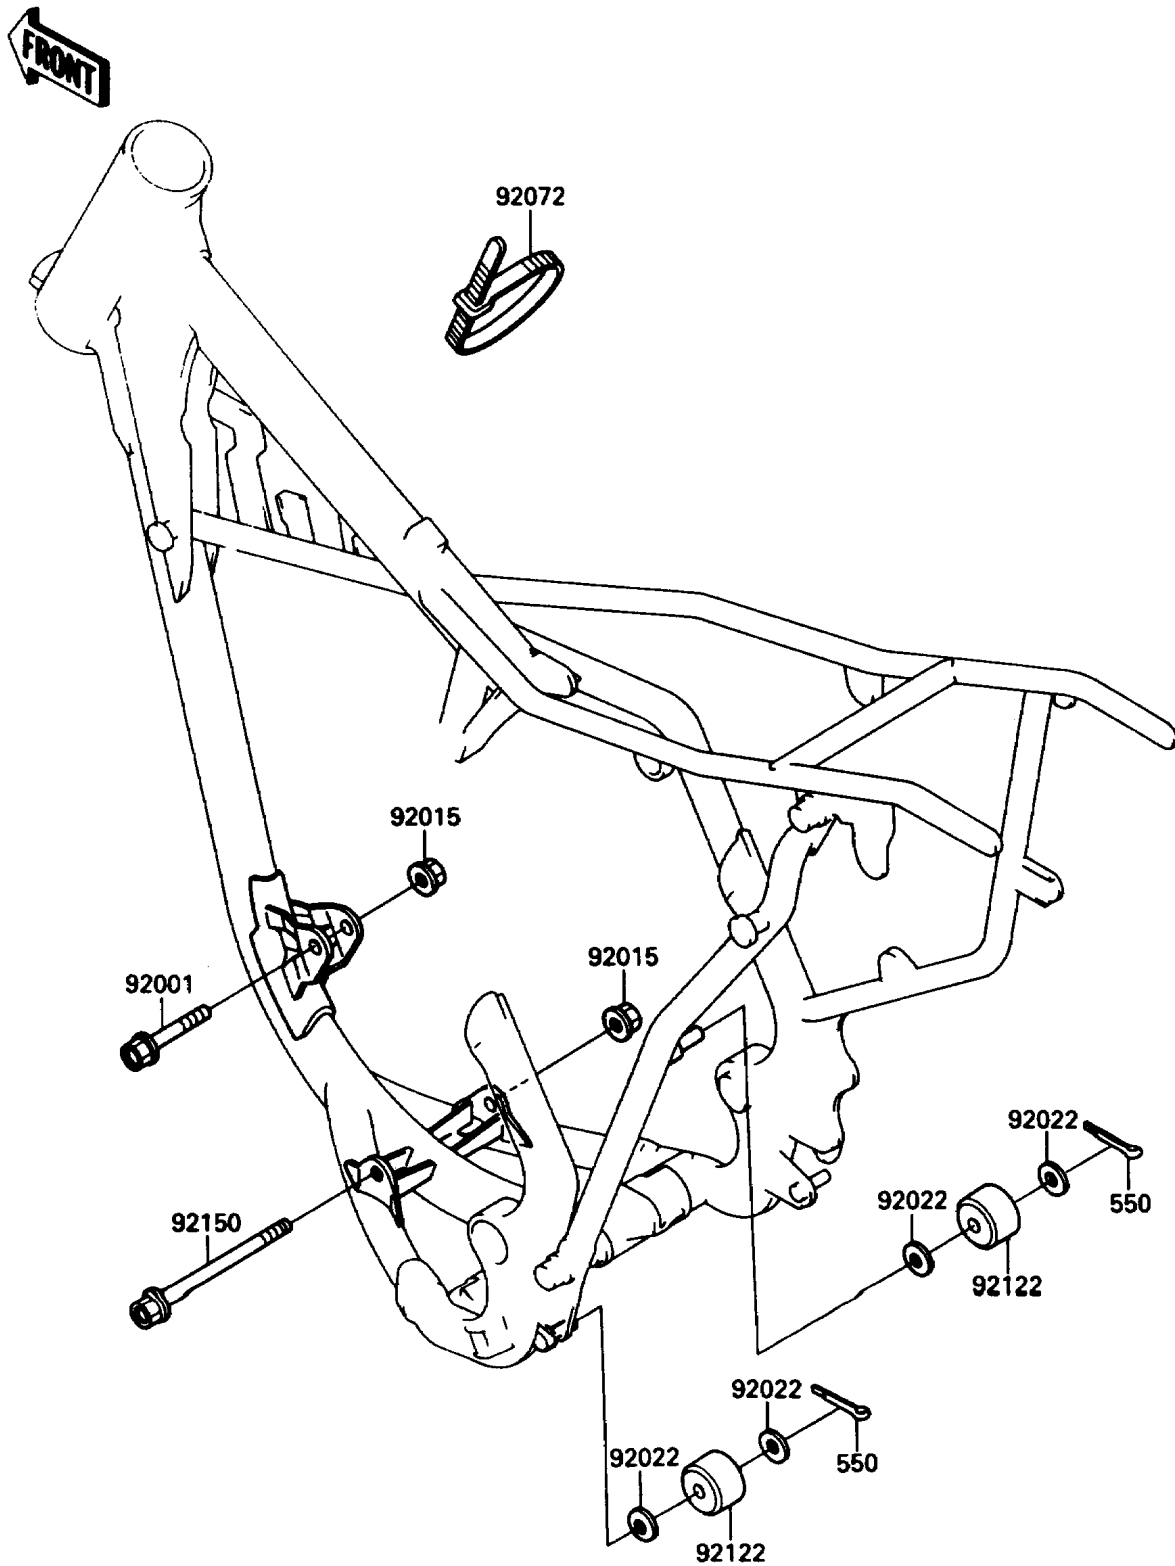

1989 KX80

PARTS DIAGRAM

Frame Fittings

F2131-0257

1989 KX80

PARTS LIST

Frame Fittings

ITEM NAME	PART NUMBER	QUANTITY
-----------	-------------	----------
