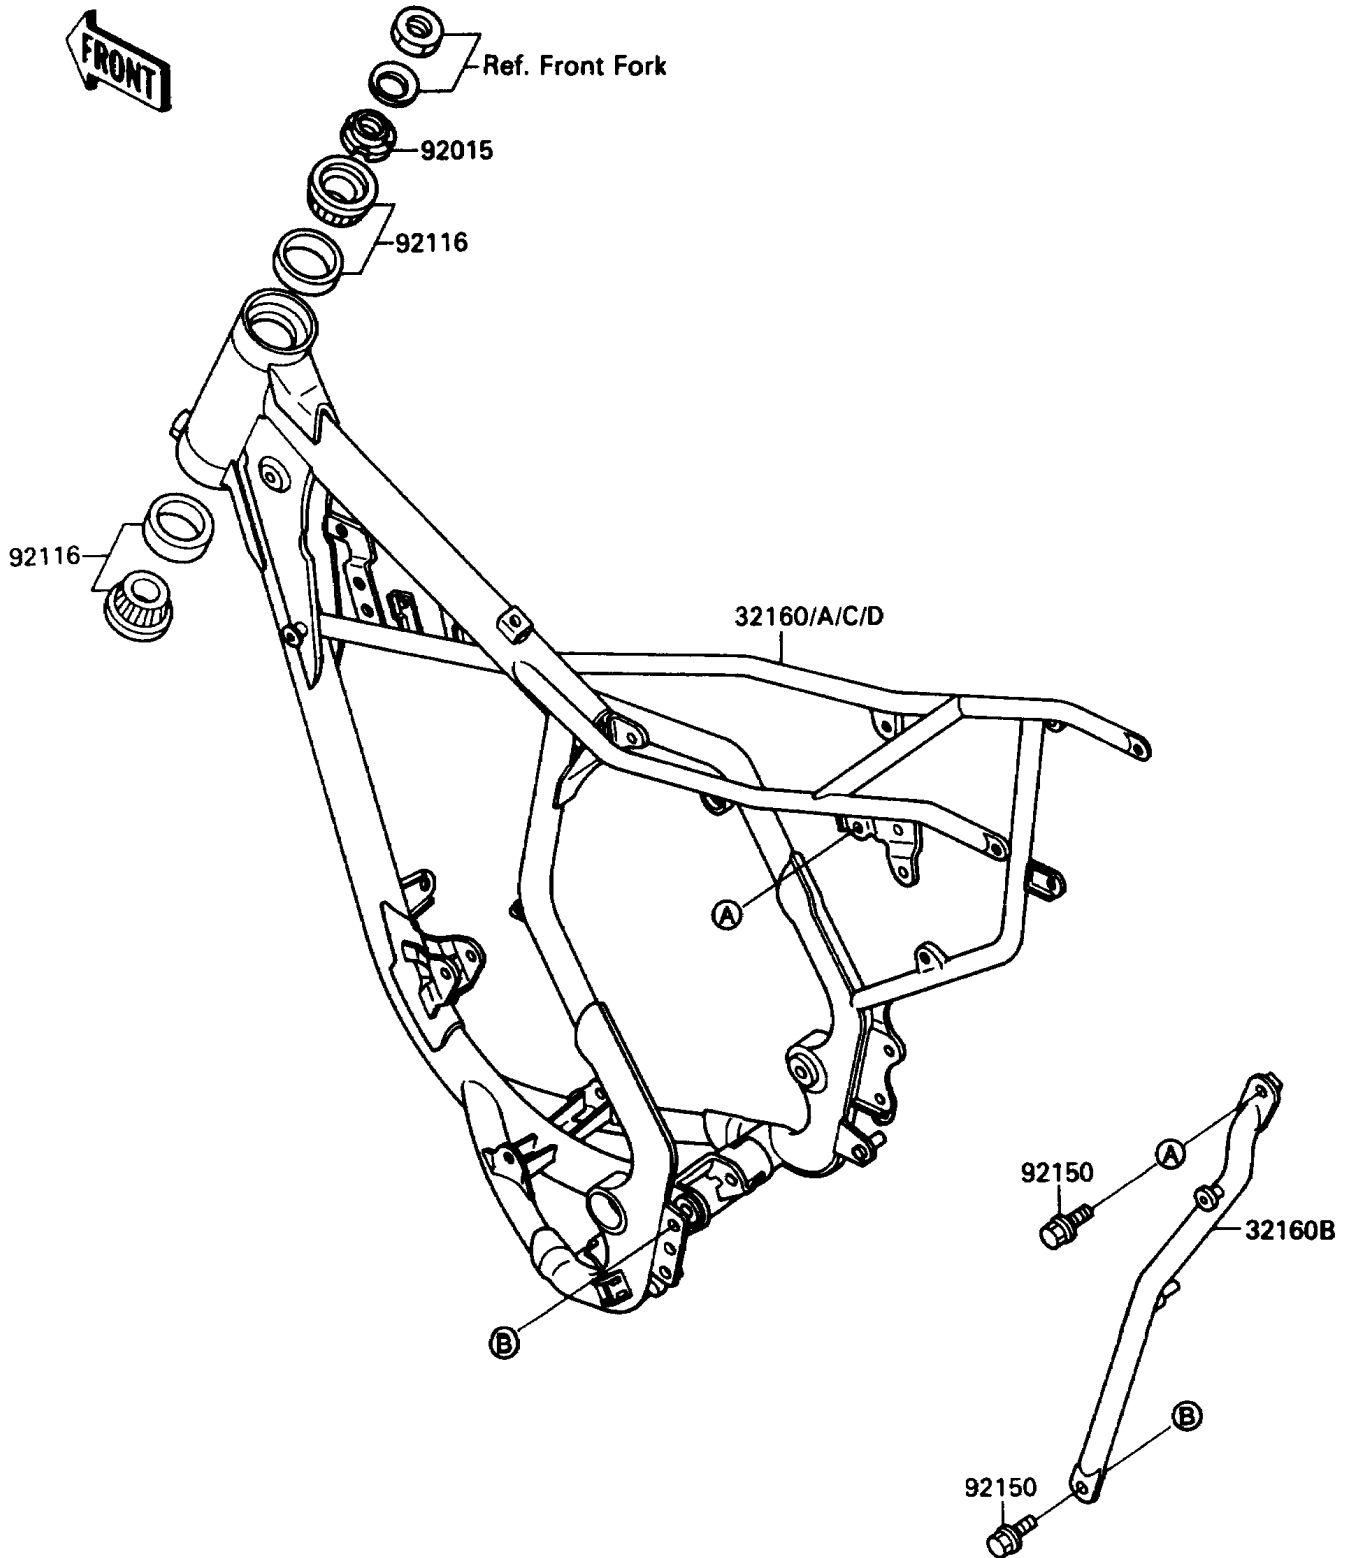

1990 Big Wheel

PARTS DIAGRAM

Frame

F2120-0316

1990 Big Wheel

PARTS LIST

Frame

ITEM NAME

PART NUMBER

QUANTITY
