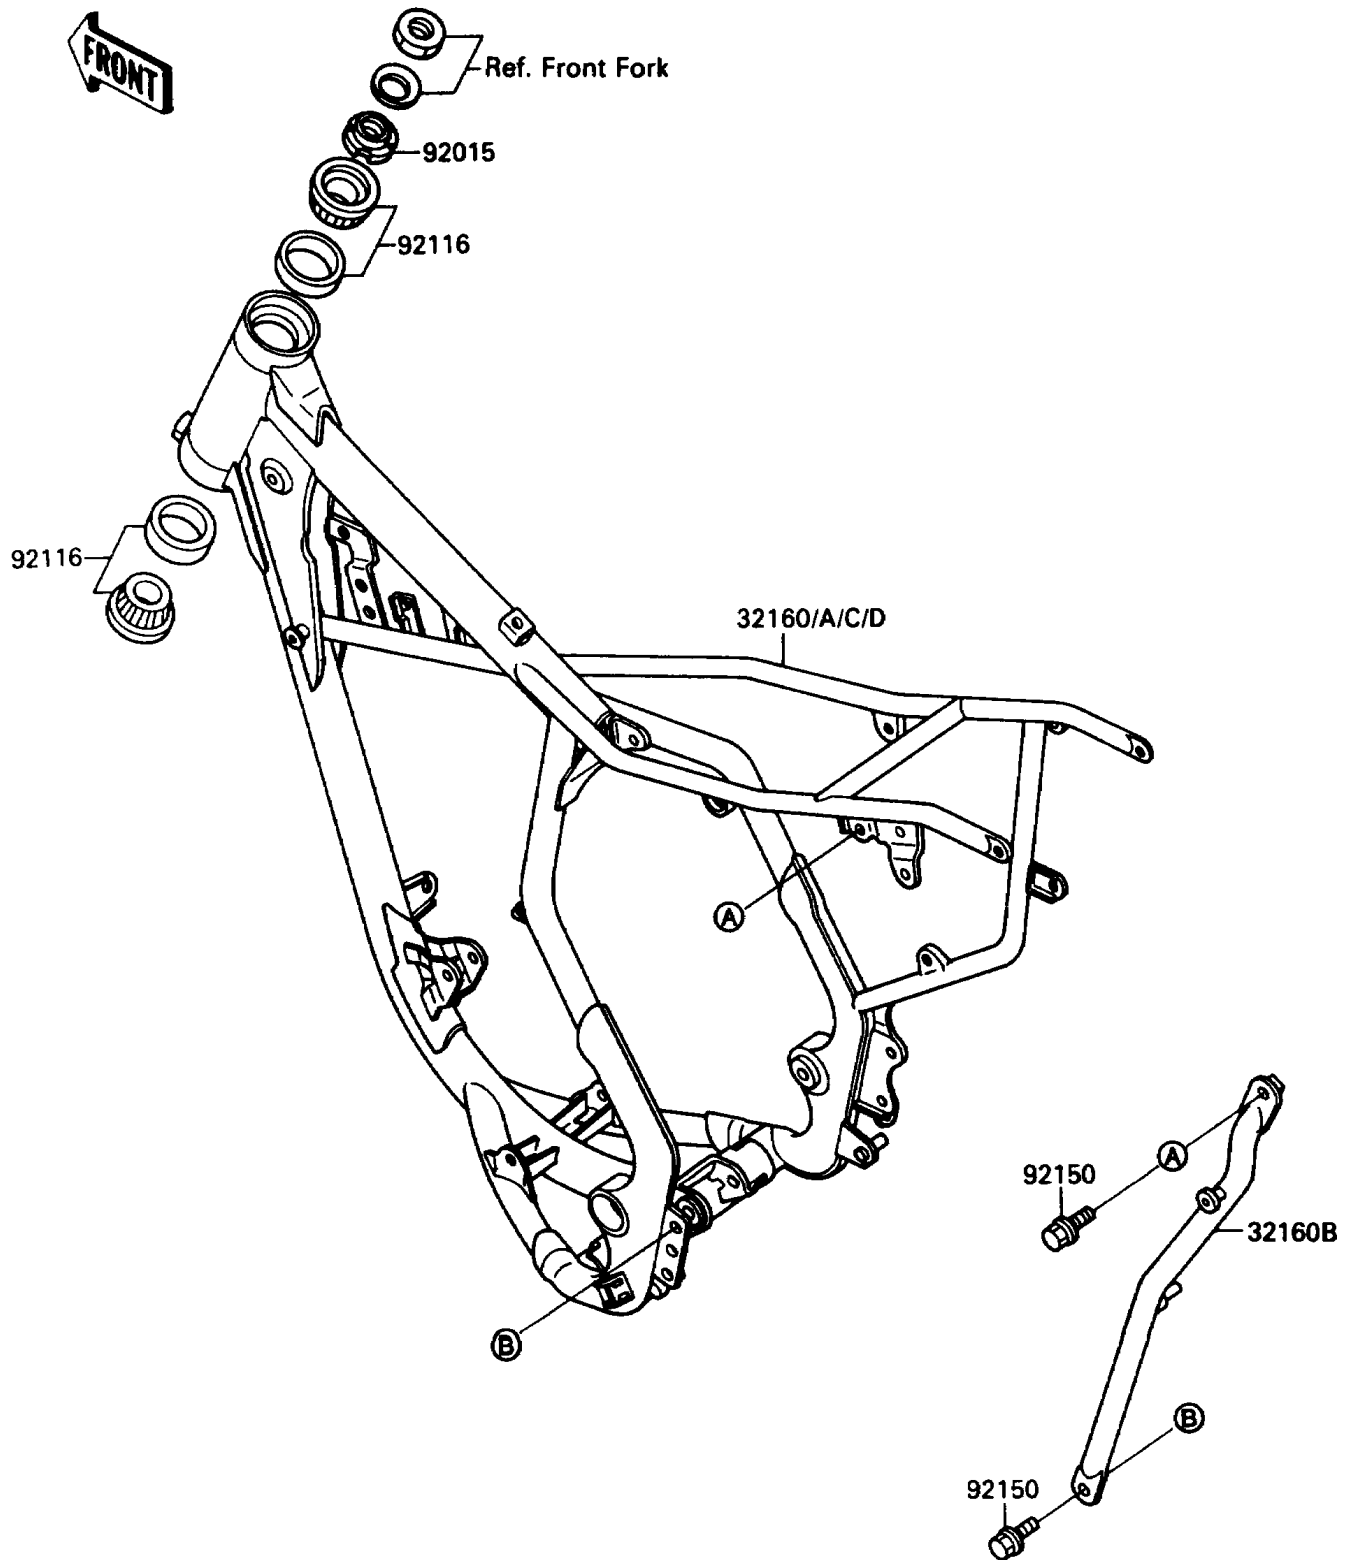

1989 KX80

PARTS DIAGRAM

Frame

F2120-0316

1989 KX80

PARTS LIST

Frame

ITEM NAME

PART NUMBER

QUANTITY
