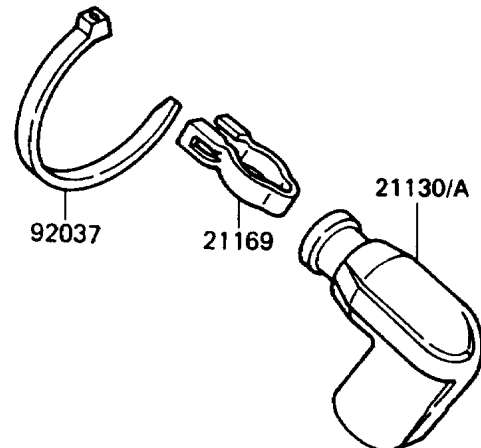

1990 Big Wheel

PARTS DIAGRAM

Ignition System

E1830-0234

1990 Big Wheel

PARTS LIST

Ignition System

ITEM NAME

PART NUMBER

QUANTITY
