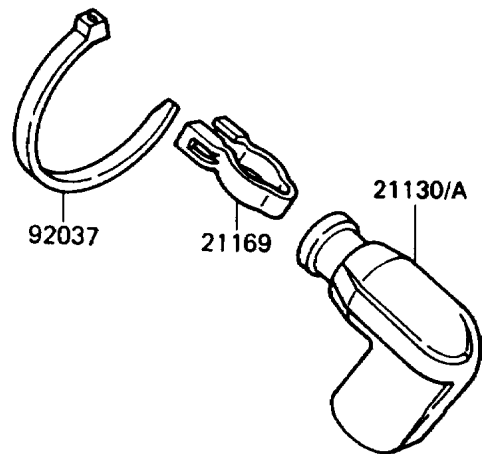

1989 KX80

PARTS DIAGRAM

Ignition System

E1830-0234

1989 KX80

PARTS LIST

Ignition System

Kawasaki

Let the Good Times Roll®

ITEM NAME

PART NUMBER

QUANTITY
