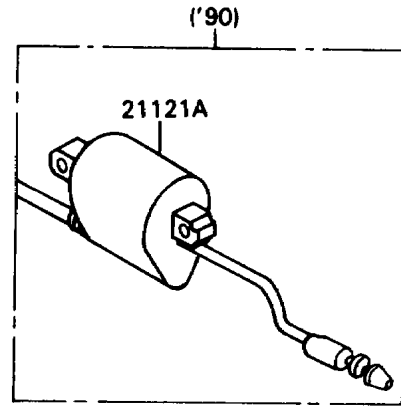

1989 KX80

PARTS DIAGRAM

Ignition System

E1830-0234

1989 KX80

PARTS LIST

Ignition System

Kawasaki

Let the Good Times Roll®

ITEM NAME

PART NUMBER

QUANTITY
