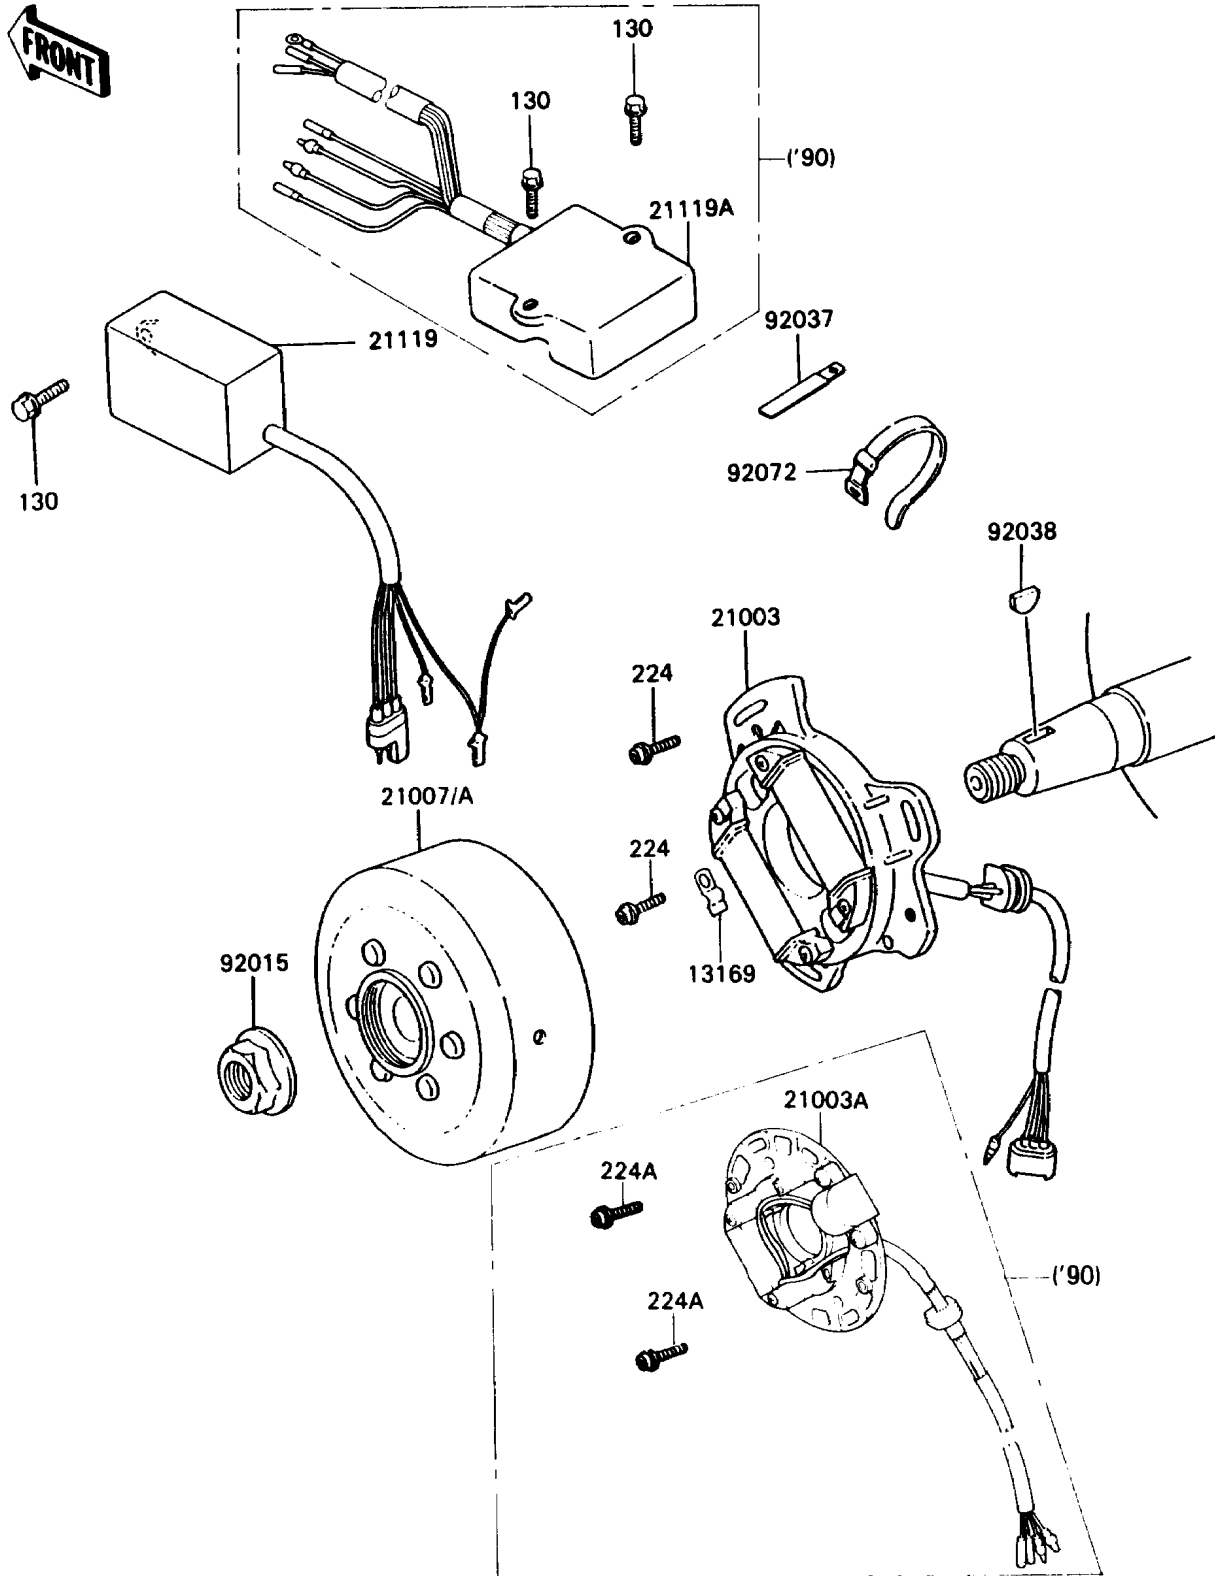

1989 Big Wheel

PARTS DIAGRAM

Generator

E1810-0139

1989 Big Wheel

PARTS LIST

Generator

Kawasaki

Let the Good Times Roll®

ITEM NAME

PART NUMBER

QUANTITY
