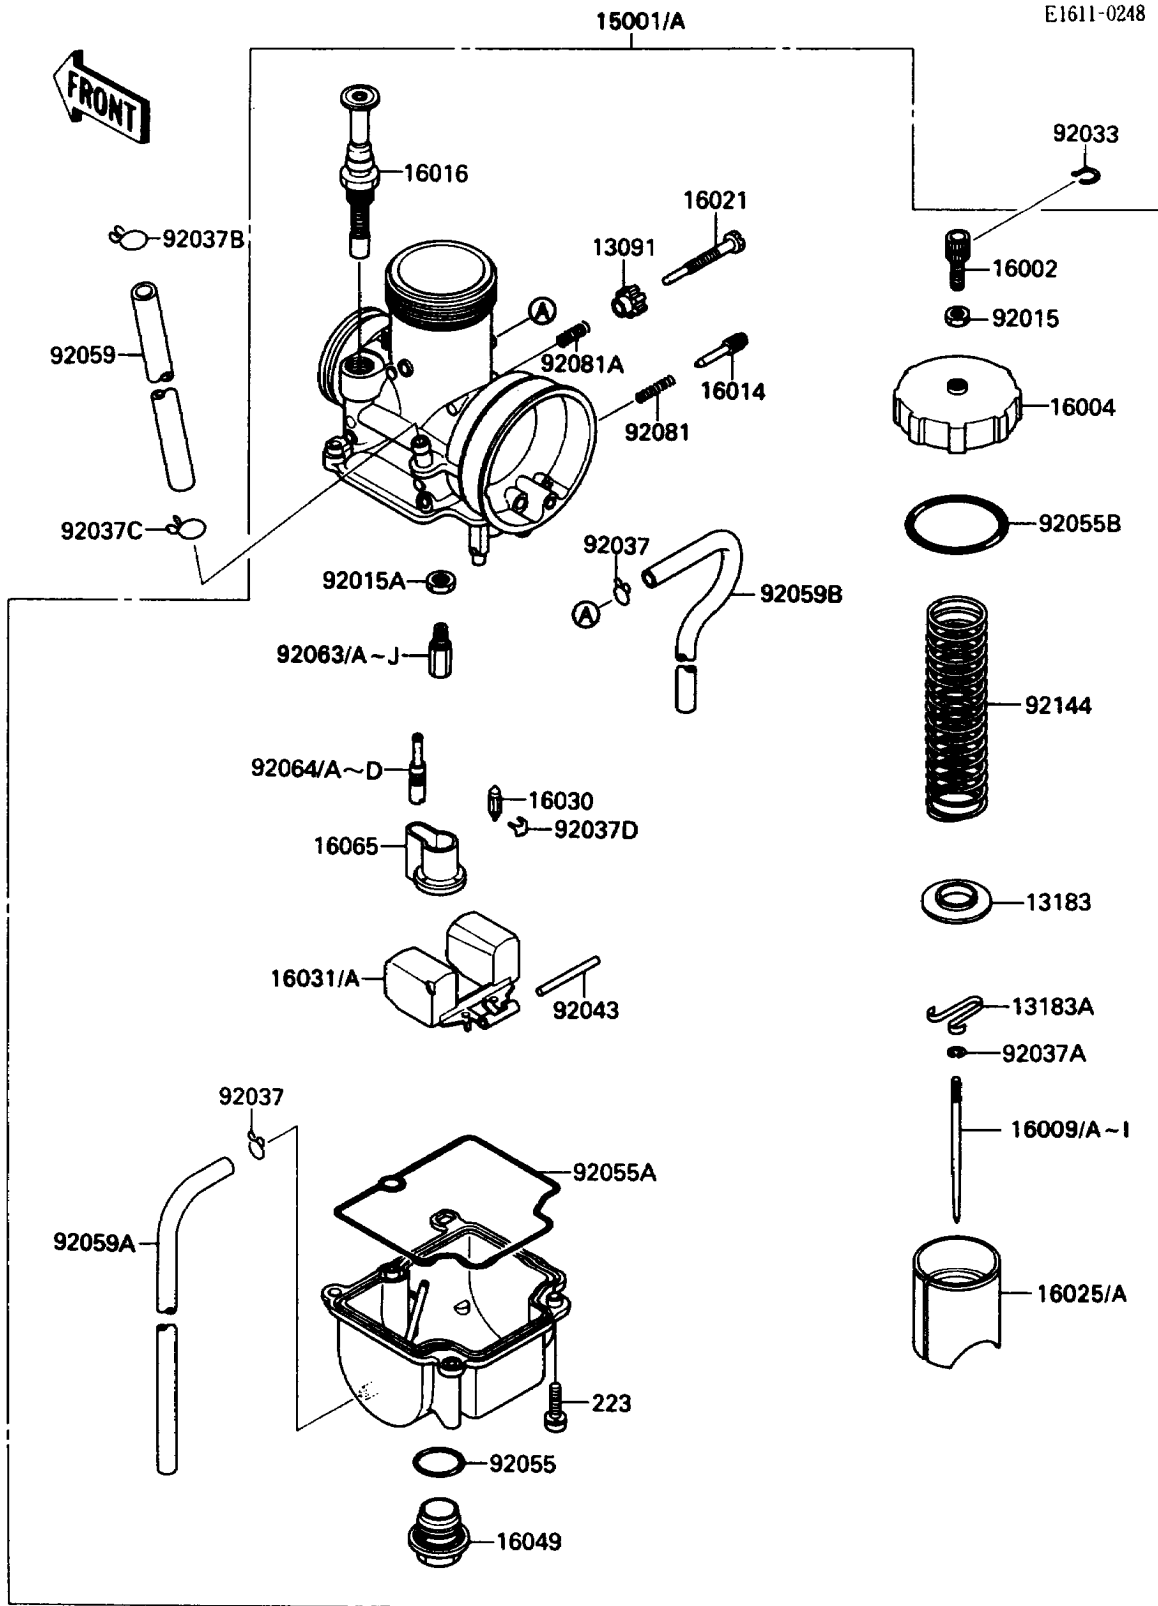

1990 Big Wheel

PARTS DIAGRAM

Carburetor

Kawasaki

Let the Good Times Roll®

1990 Big Wheel

PARTS LIST

Carburetor

ITEM NAME

PART NUMBER

QUANTITY
