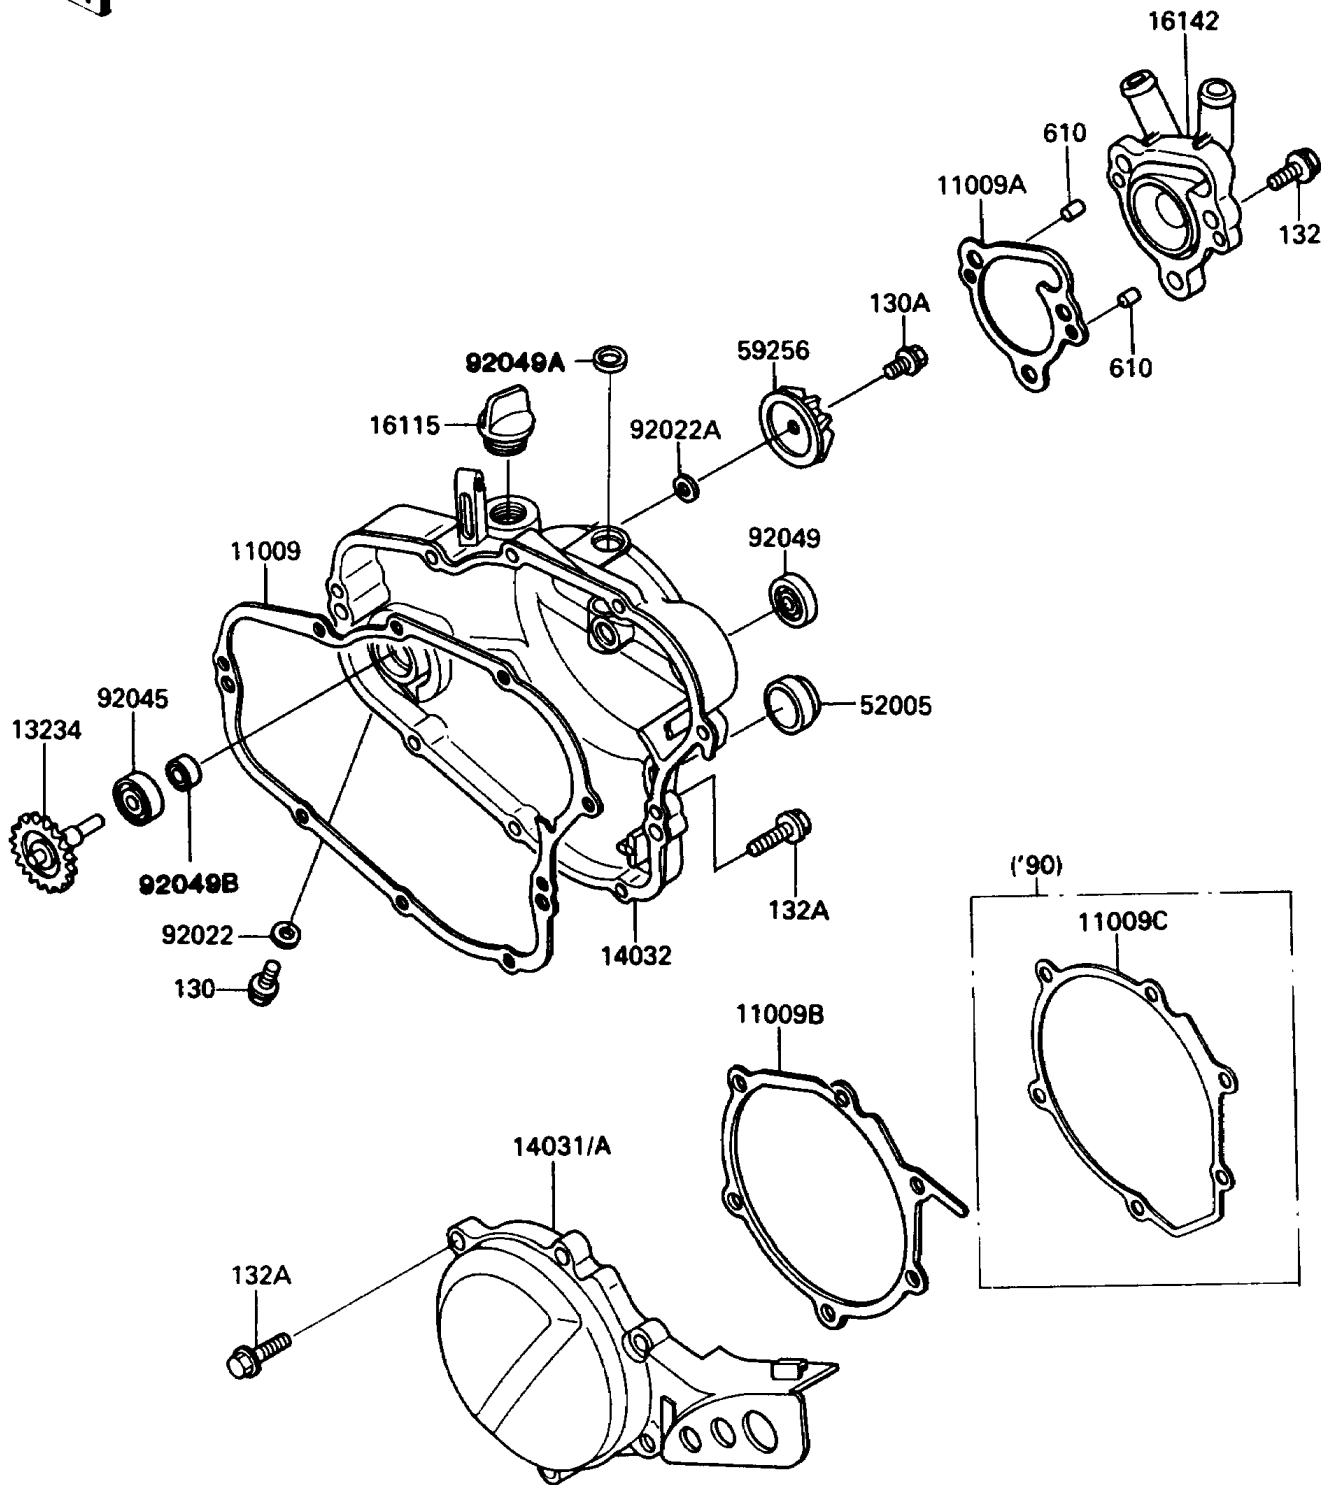

1990 Big Wheel

PARTS DIAGRAM

Engine Cover(s)

Kawasaki

Let the Good Times Roll®

E1431-0220

1990 Big Wheel

PARTS LIST

Engine Cover(s)

Kawasaki

Let the Good Times Roll®

ITEM NAME

PART NUMBER

QUANTITY
