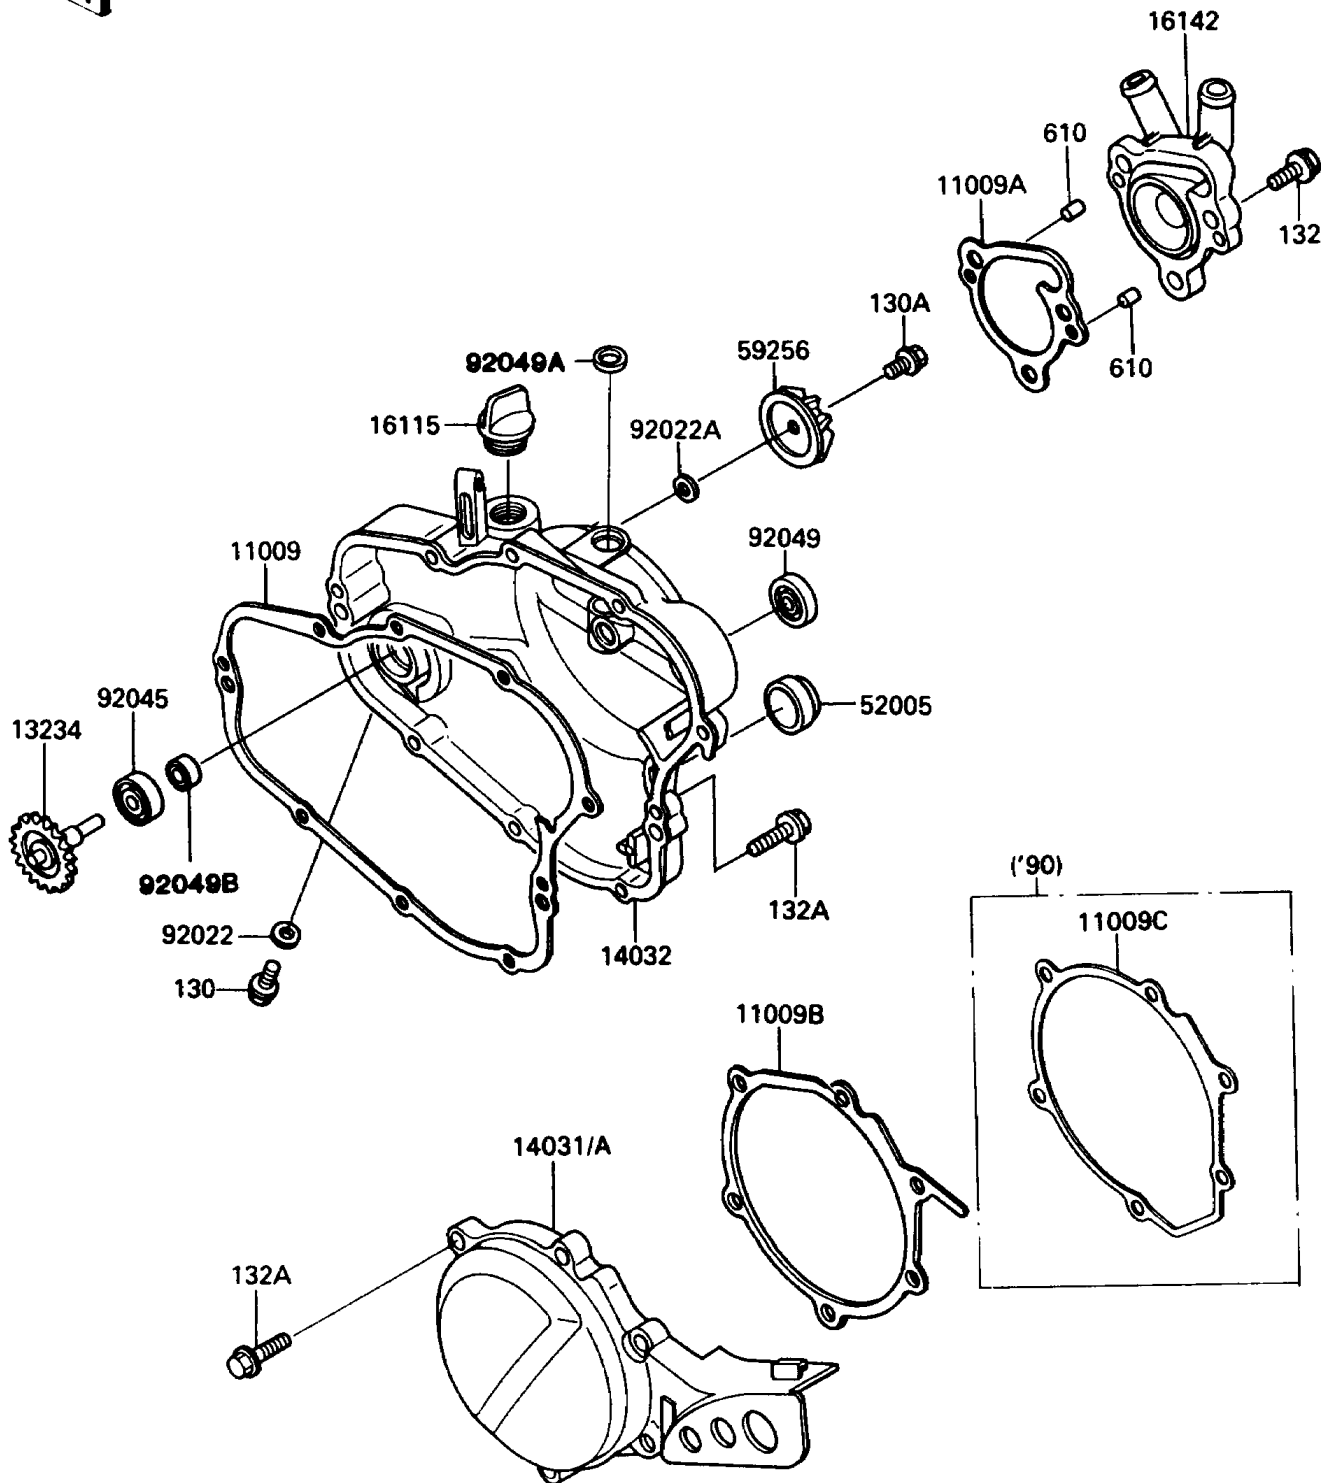

1989 Big Wheel

PARTS DIAGRAM

Engine Cover(s)

E1431-0220

1989 Big Wheel

PARTS LIST

Engine Cover(s)

Kawasaki

Let the Good Times Roll®

ITEM NAME

PART NUMBER

QUANTITY
