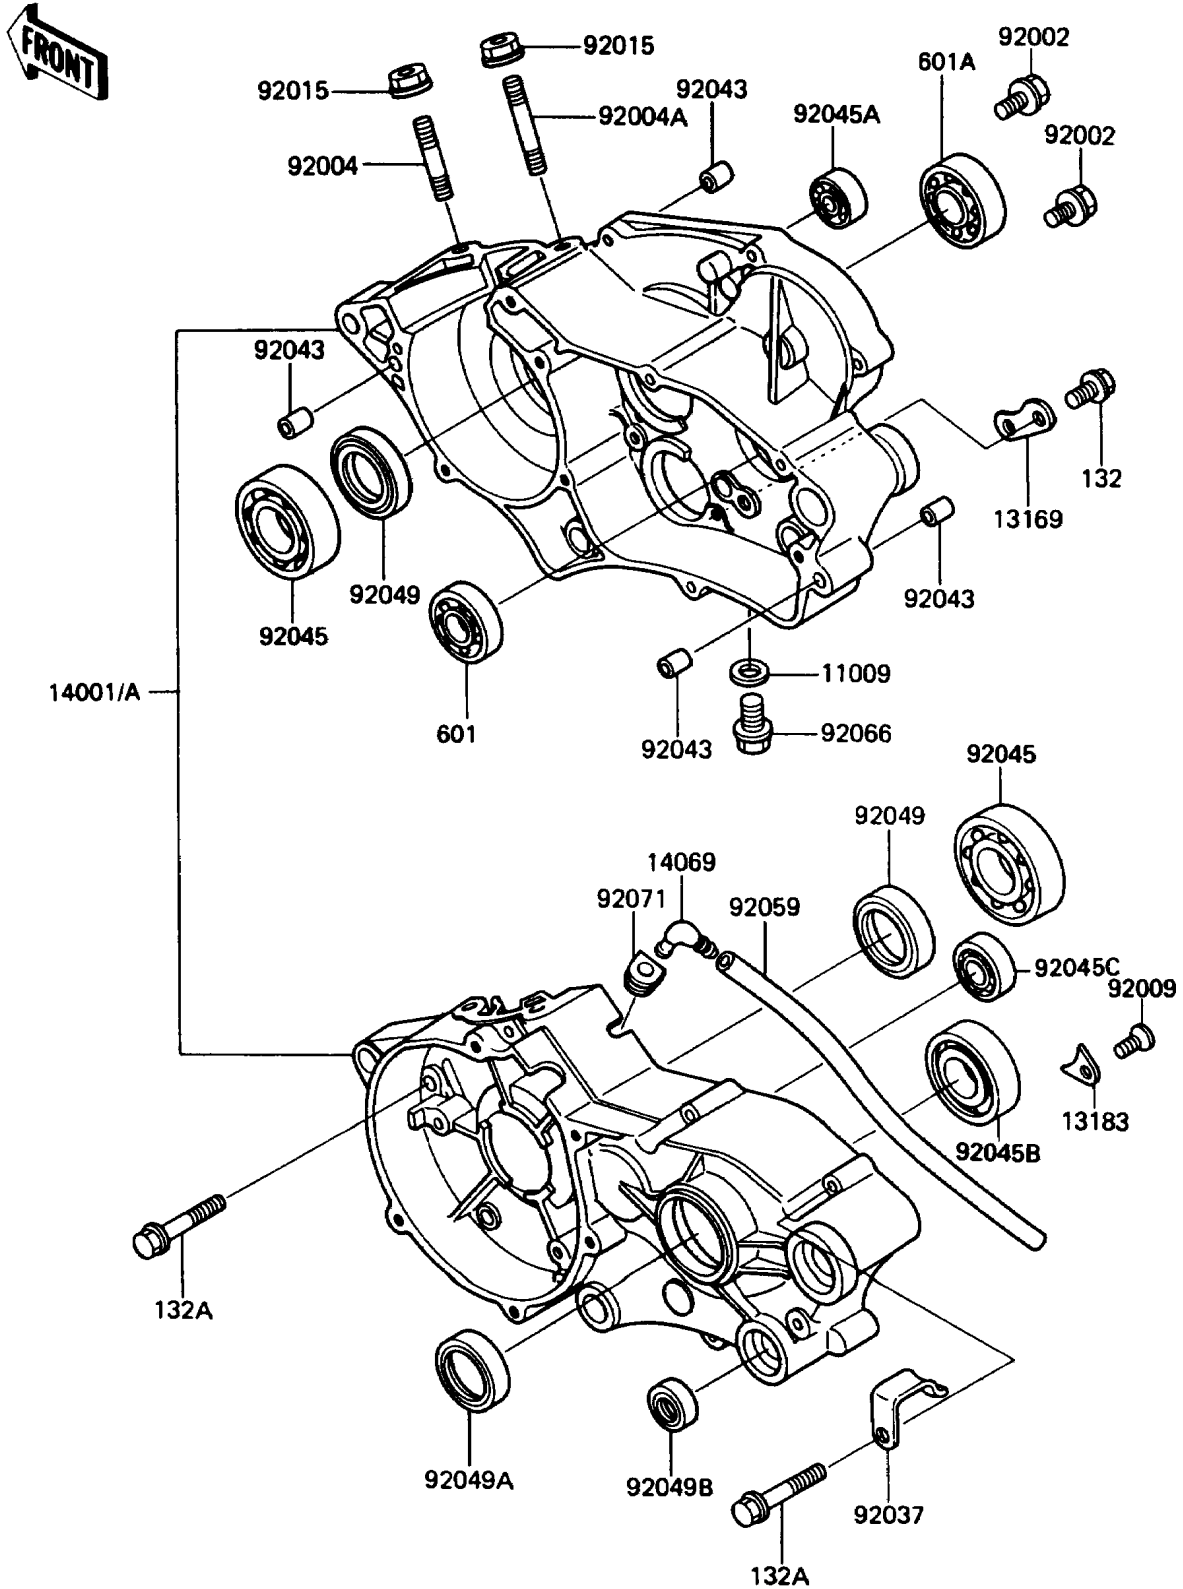

1989 Big Wheel

PARTS DIAGRAM

Crankcase

Kawasaki

Let the Good Times Roll®

E1411-0186

1989 Big Wheel

PARTS LIST

Crankcase

Kawasaki

Let the Good Times Roll®

ITEM NAME

PART NUMBER

QUANTITY
