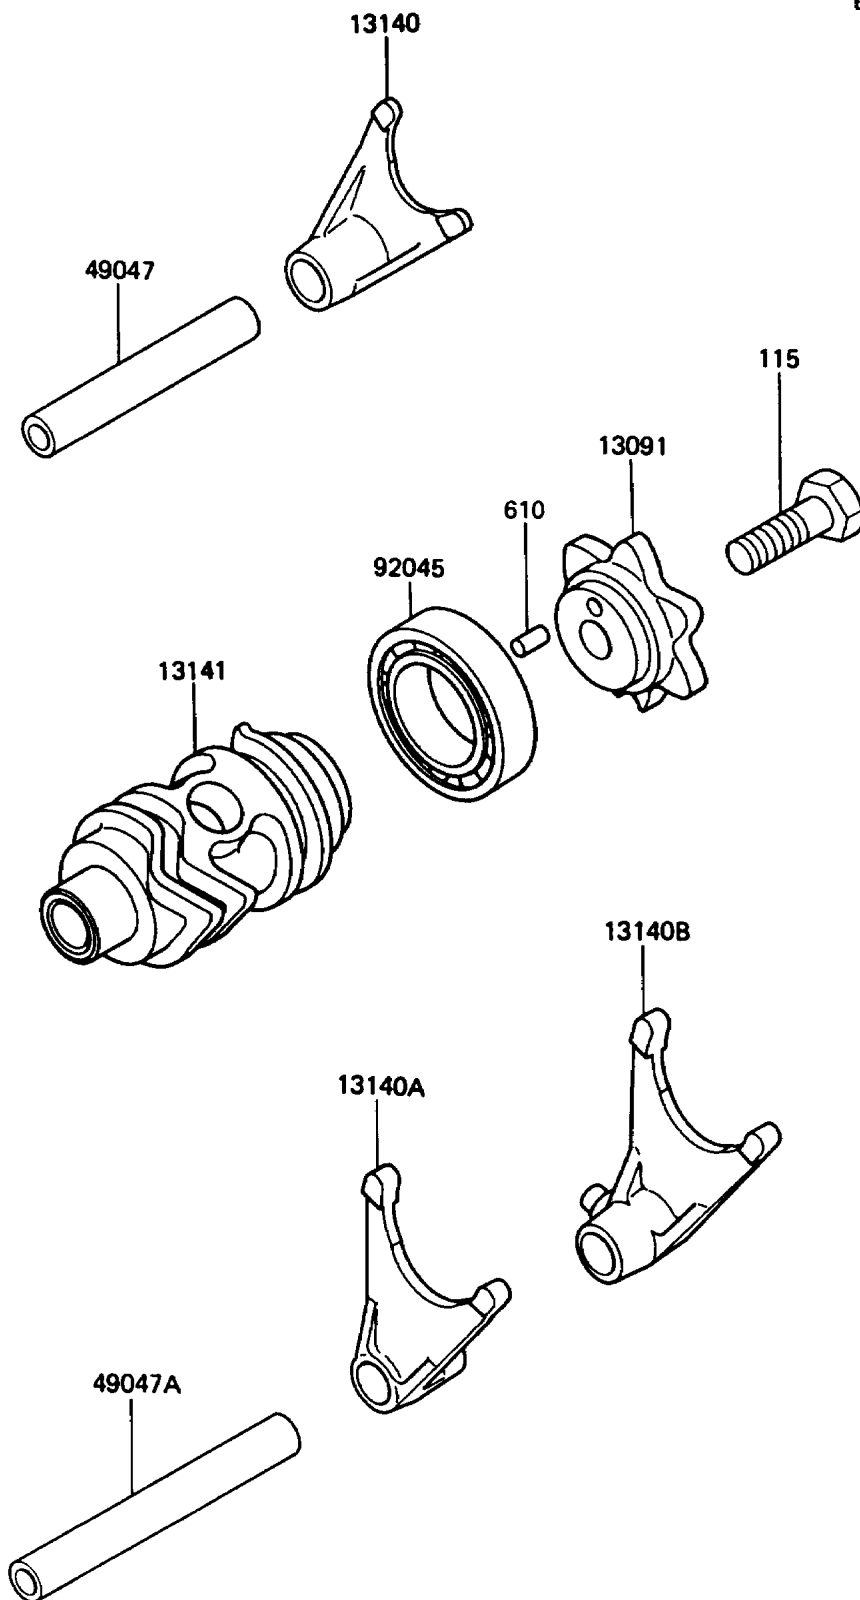

1990 Big Wheel

PARTS DIAGRAM

Gear Change Drum/Shift Fork(s)

E1362-0105

1990 Big Wheel

PARTS LIST

Gear Change Drum/Shift Fork(s)

ITEM NAME

PART NUMBER

QUANTITY
