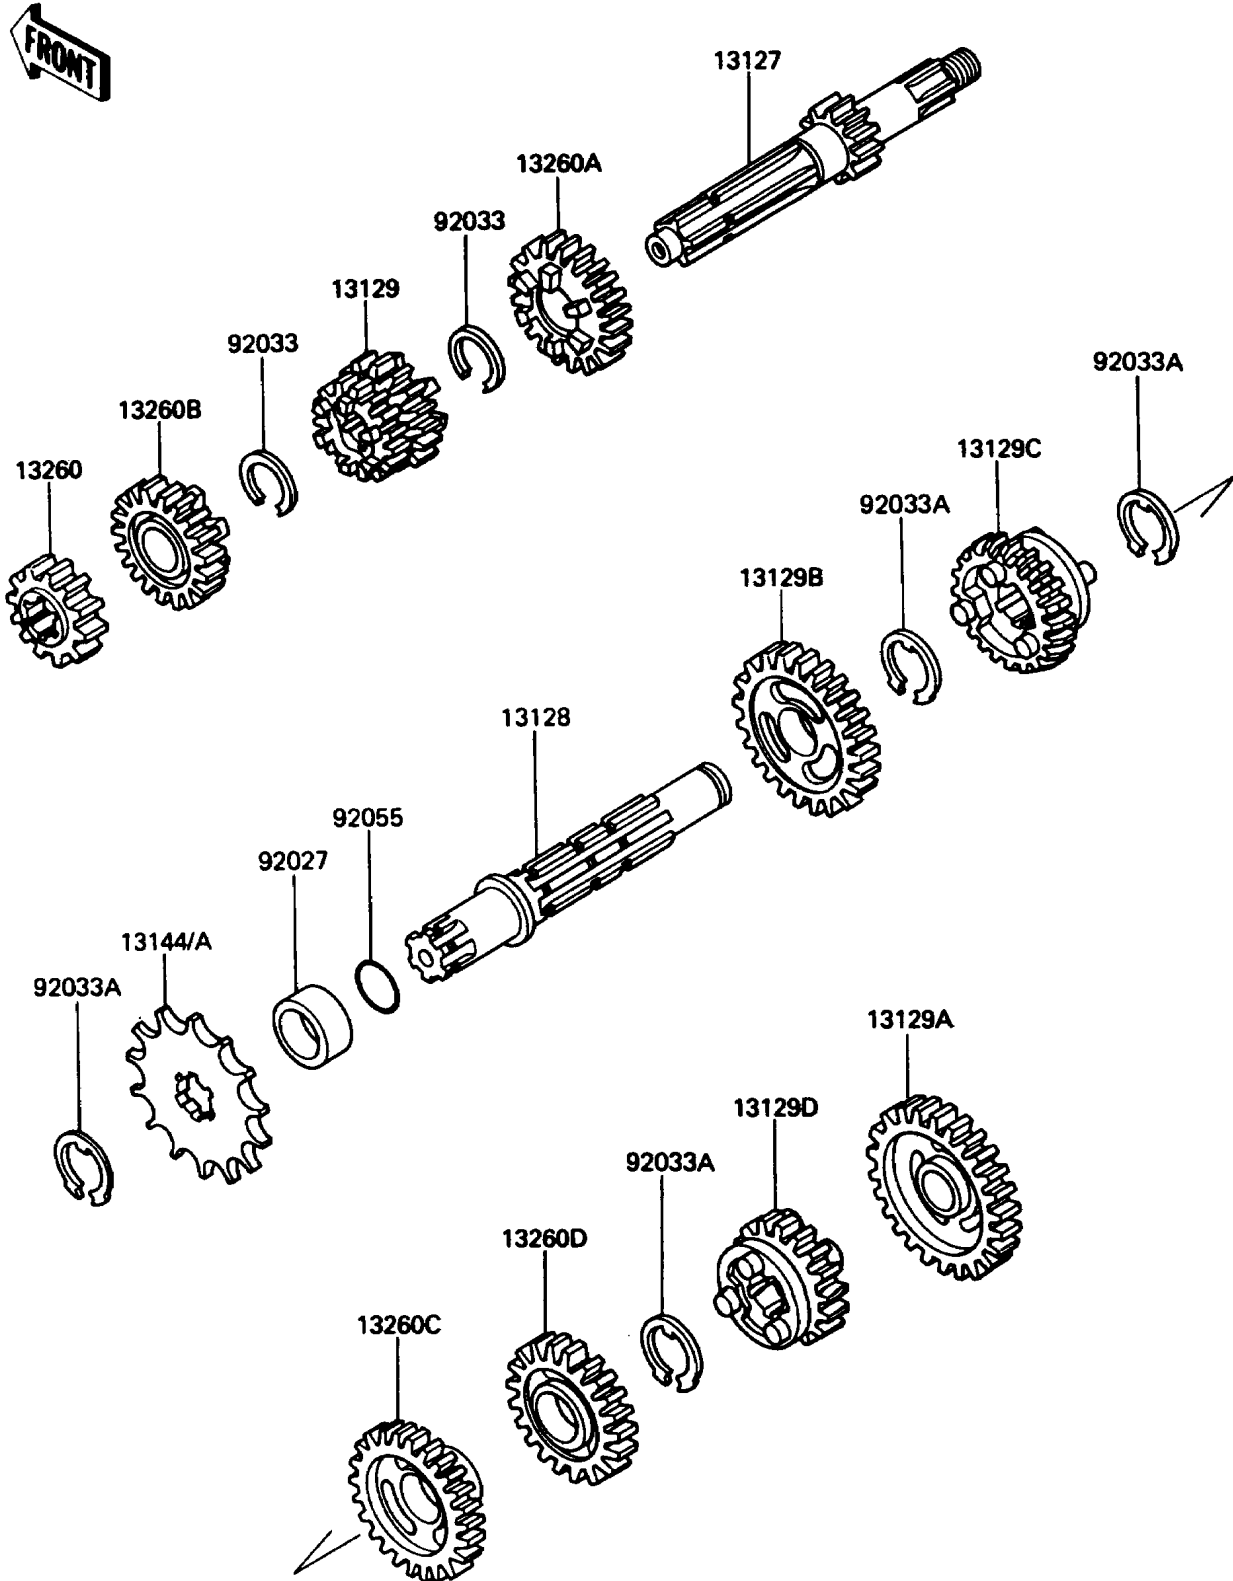

1990 Big Wheel

PARTS DIAGRAM

Transmission

Kawasaki

Let the Good Times Roll®

E1361-0191

1990 Big Wheel

PARTS LIST

Transmission

ITEM NAME

PART NUMBER

QUANTITY
