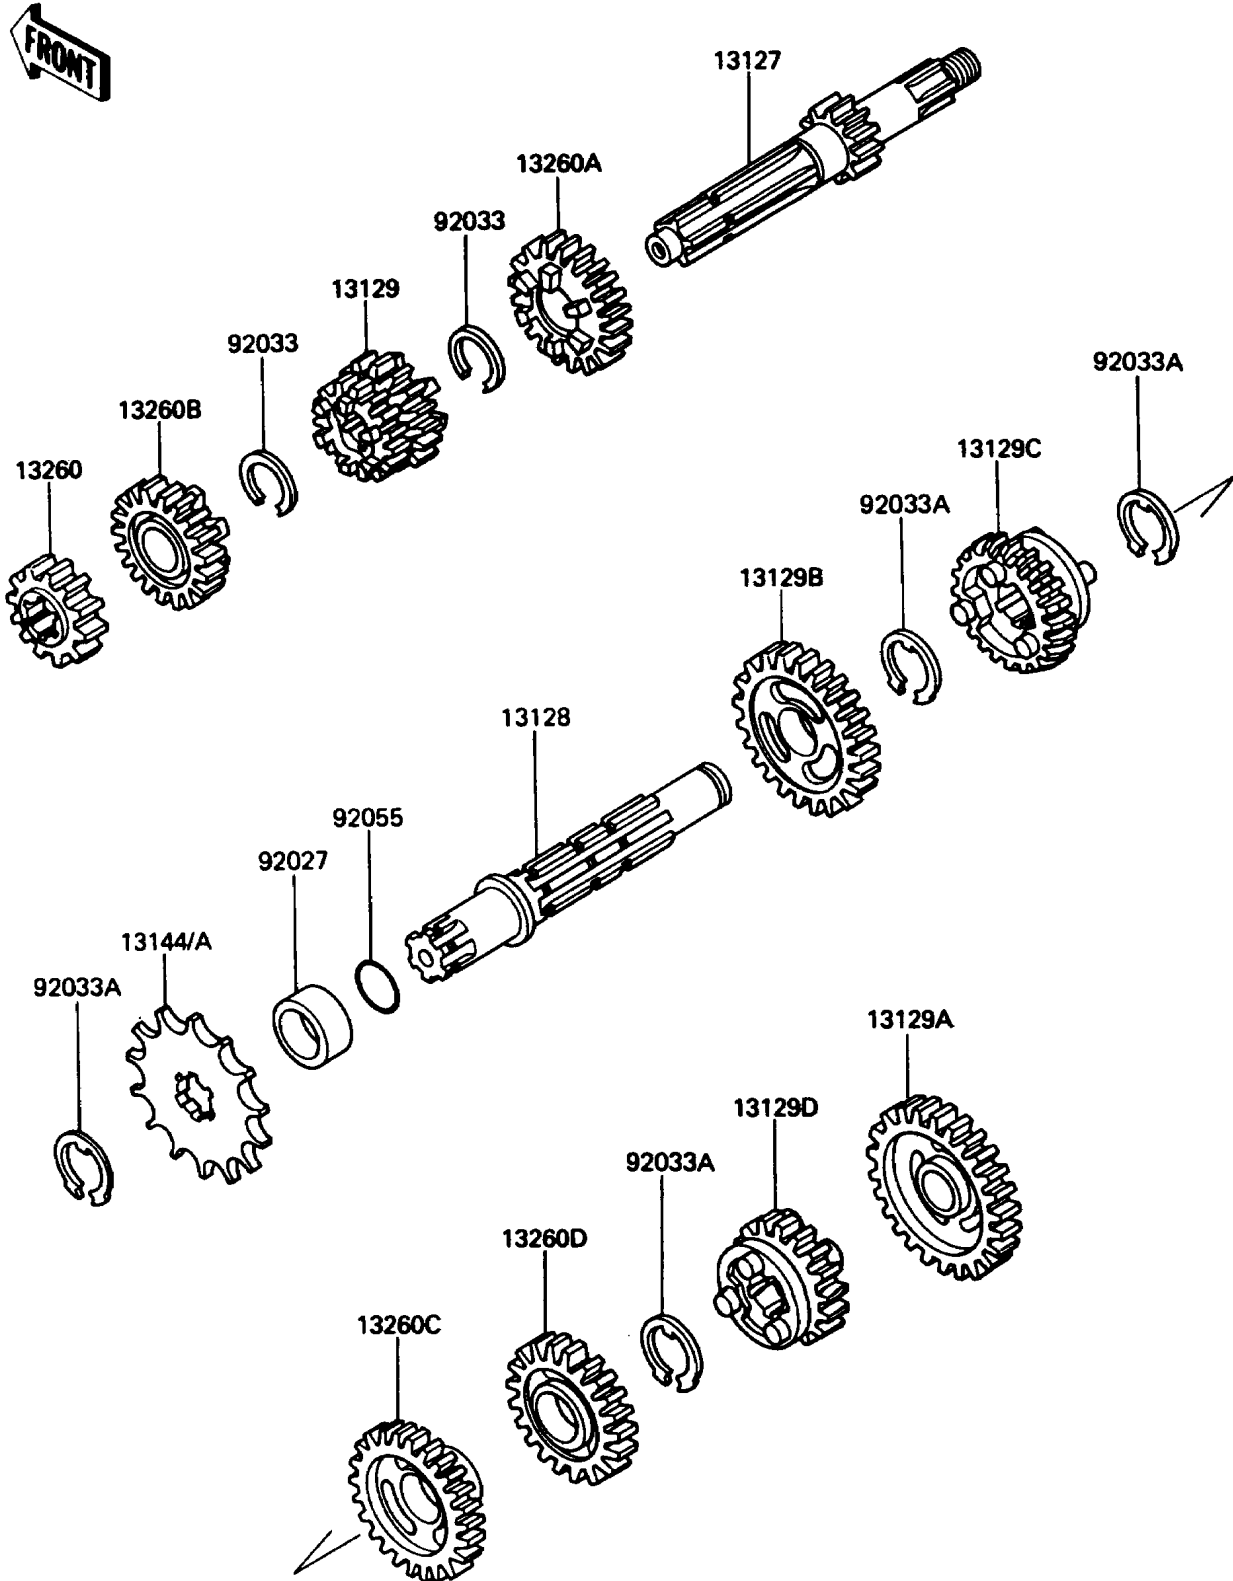

1989 Big Wheel

PARTS DIAGRAM

Transmission

E1361-0191

1989 Big Wheel

PARTS LIST

Transmission

Kawasaki

Let the Good Times Roll®

ITEM NAME

PART NUMBER

QUANTITY
