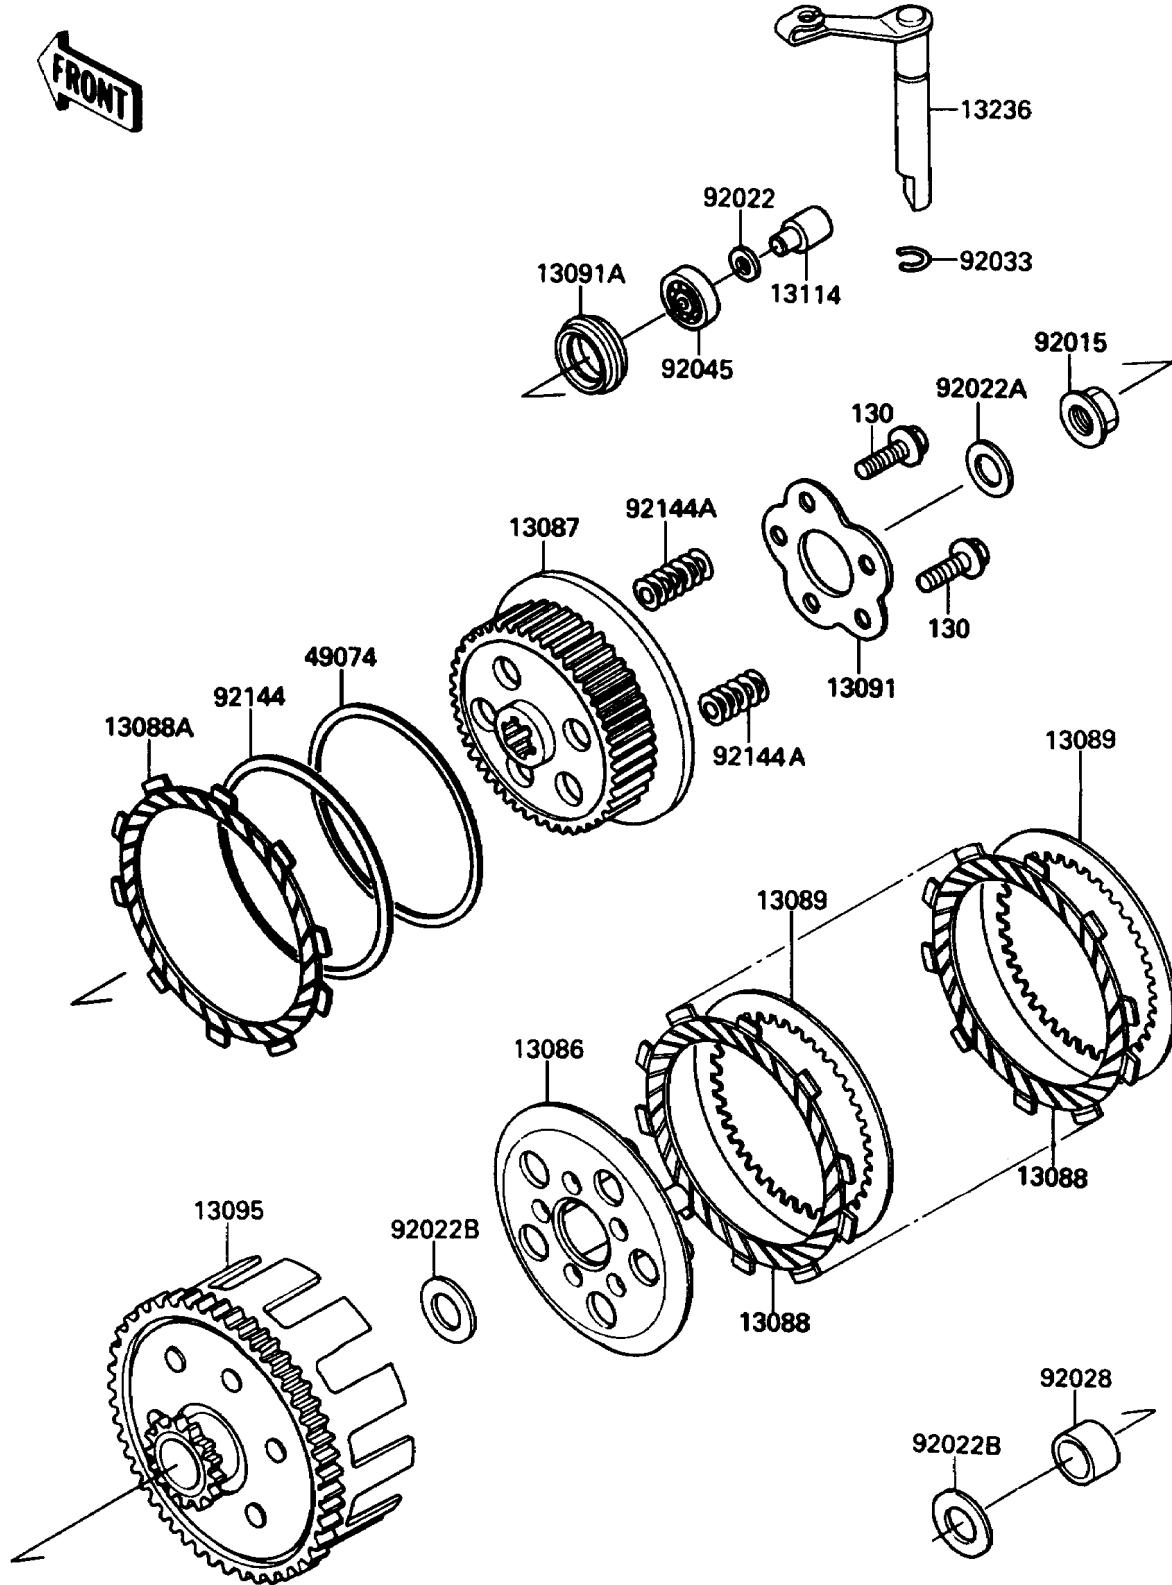

1990 Big Wheel

PARTS DIAGRAM

Clutch

E1350-0160

1990 Big Wheel

PARTS LIST

Clutch

ITEM NAME

PART NUMBER

QUANTITY
