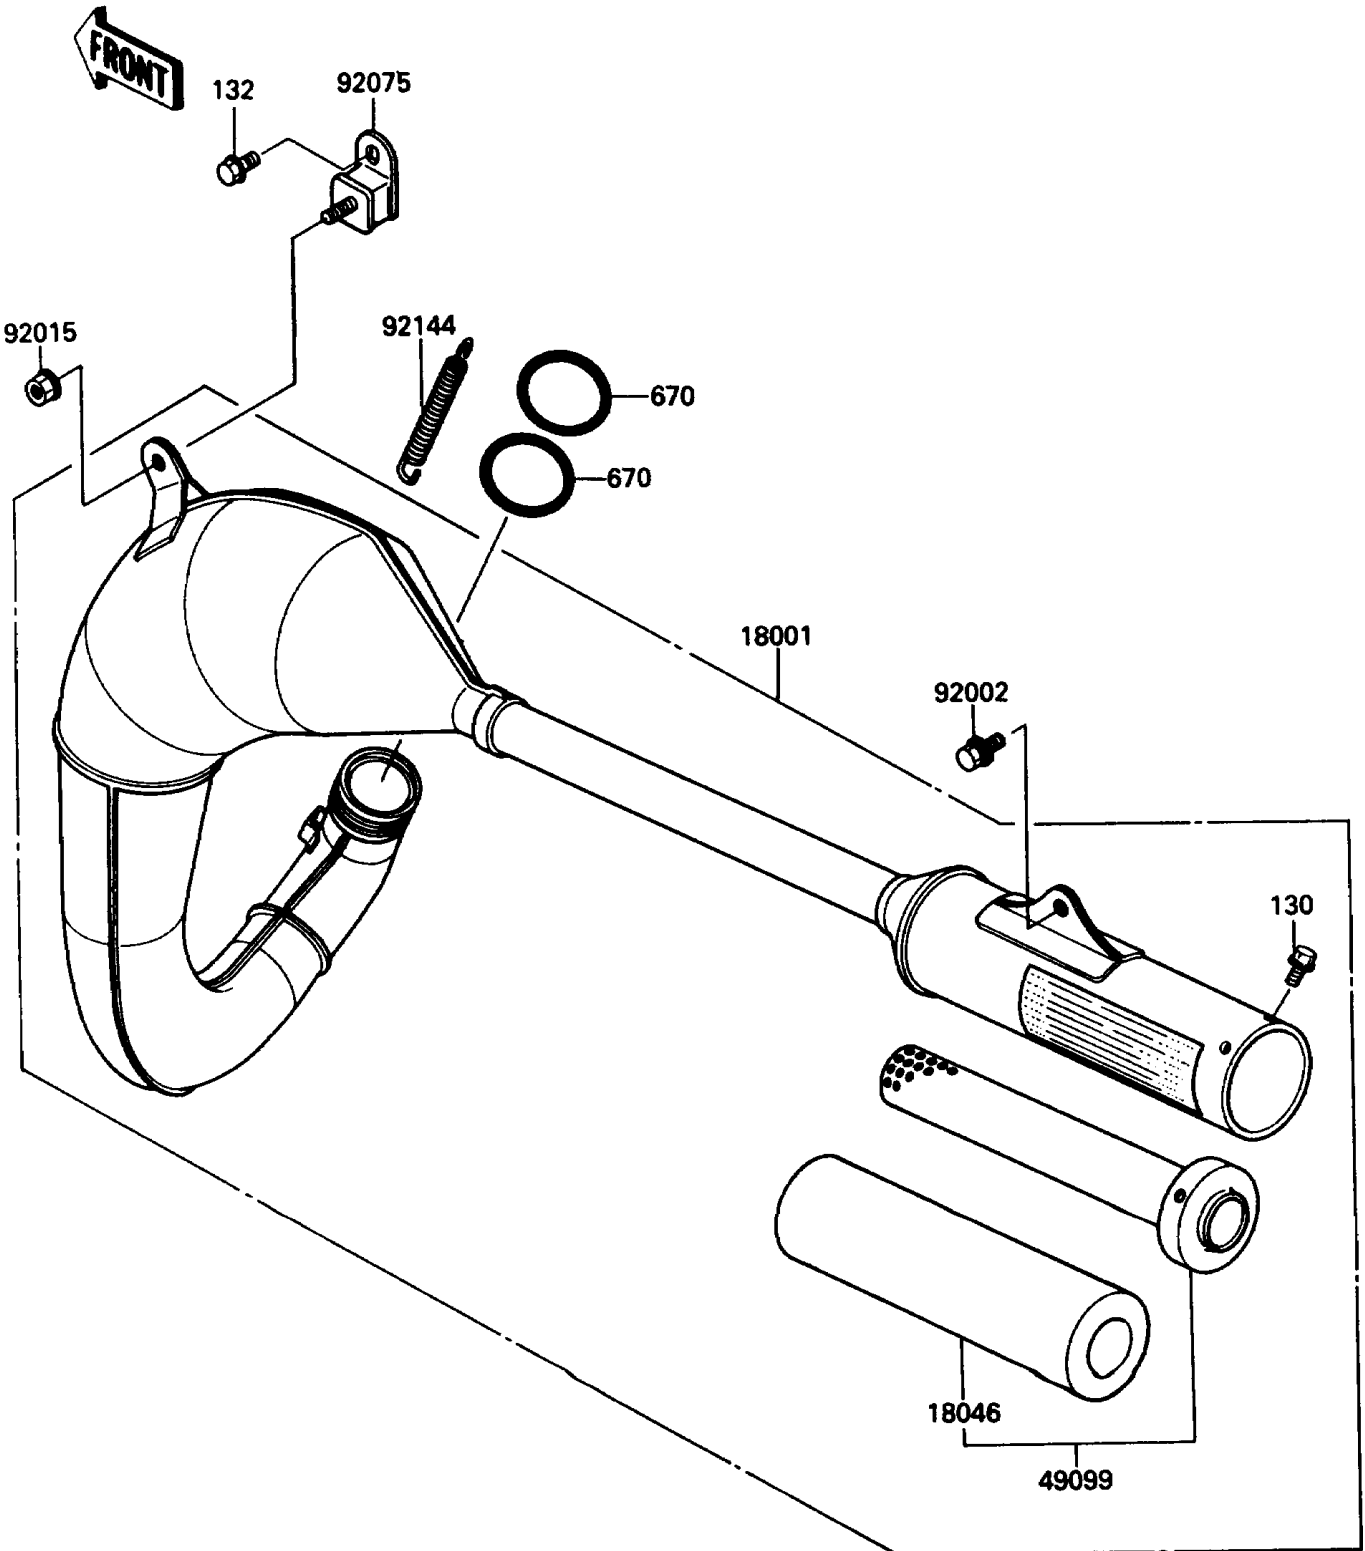

1989 Big Wheel

PARTS DIAGRAM

Muffler(s)

E1140-0284

1989 Big Wheel

PARTS LIST

Muffler(s)

Kawasaki

Let the Good Times Roll®

ITEM NAME

PART NUMBER

QUANTITY
