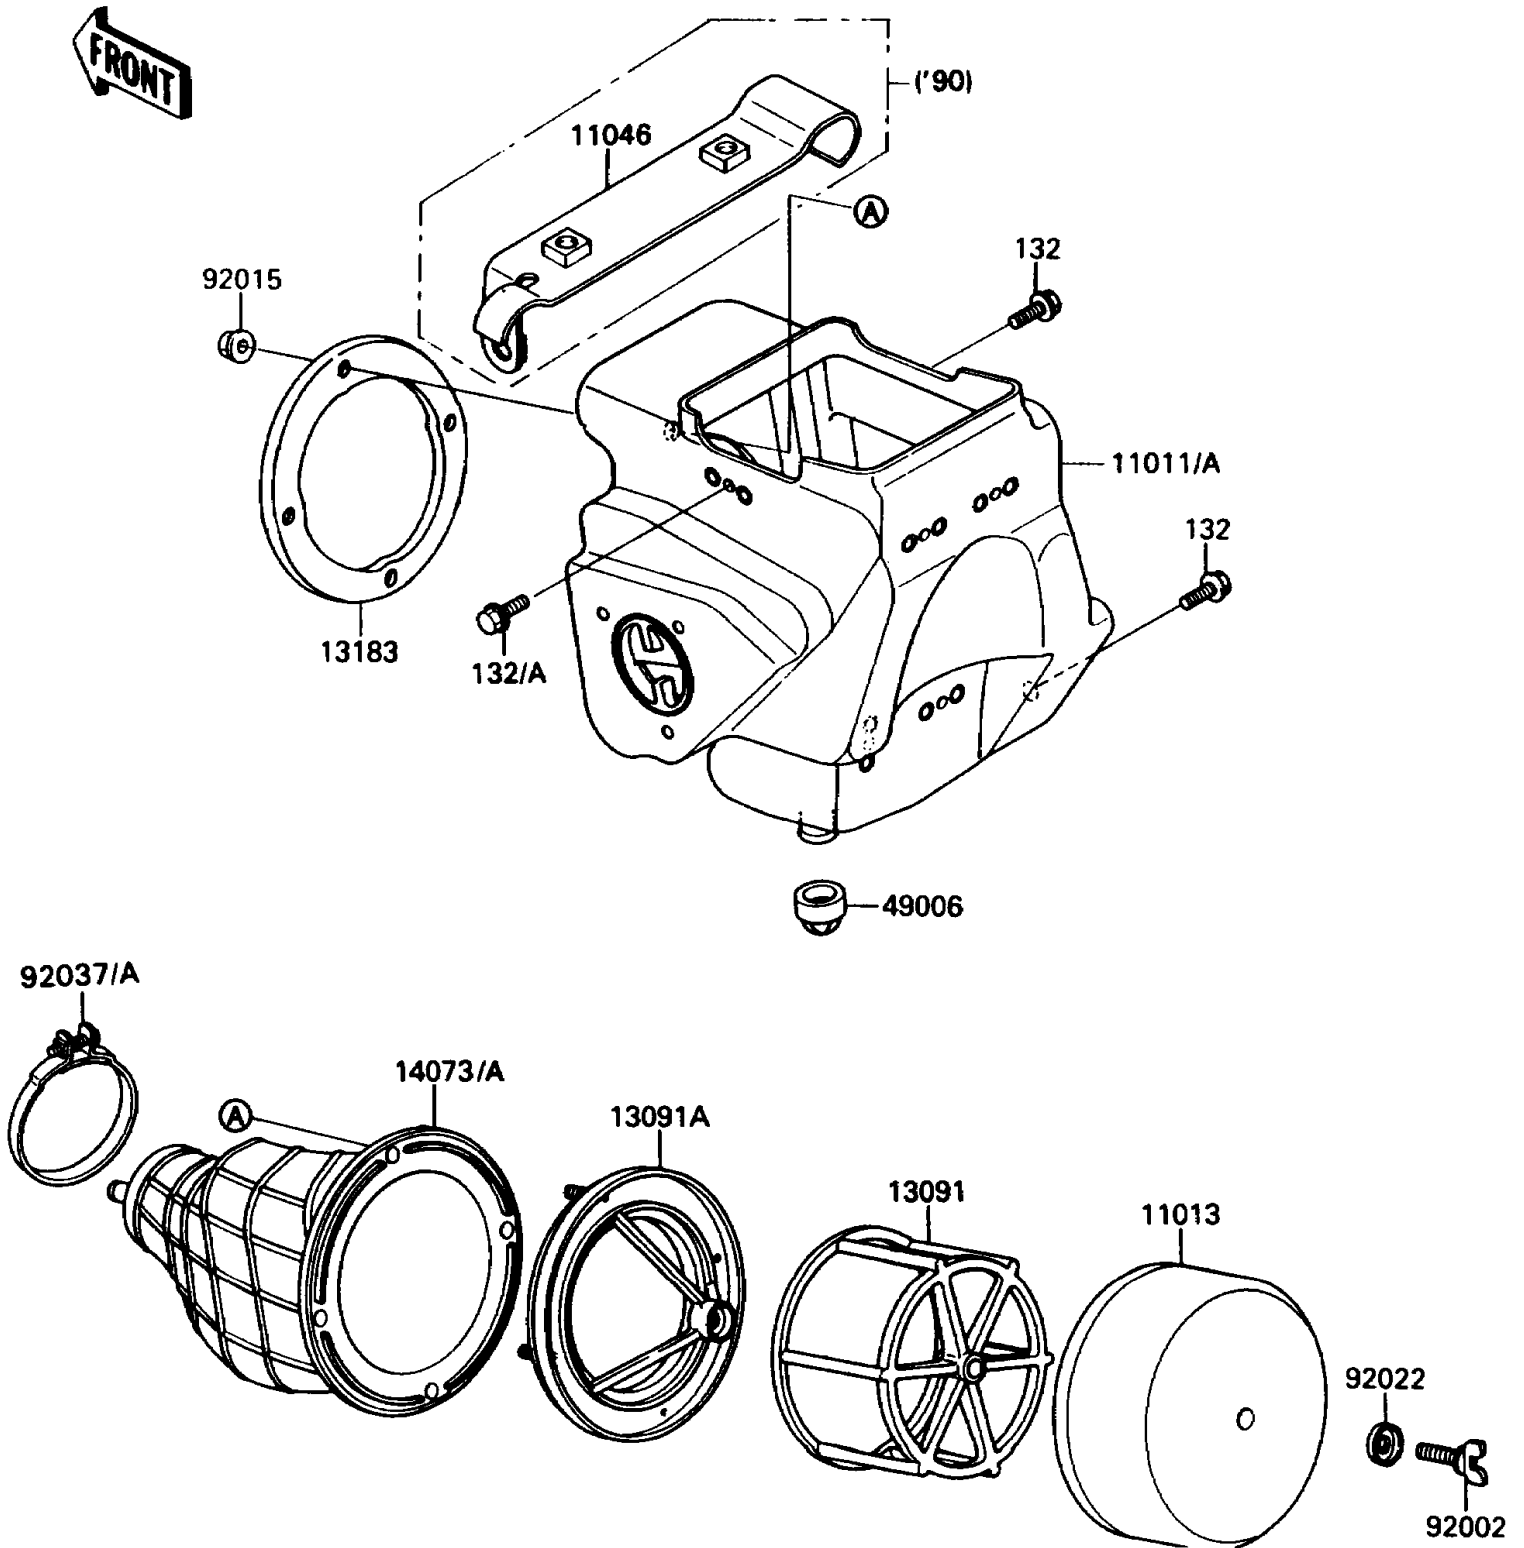

1990 Big Wheel

PARTS DIAGRAM

Air Cleaner

Kawasaki

Let the Good Times Roll®

E1130-0267

1990 Big Wheel

PARTS LIST

Air Cleaner

Kawasaki

Let the Good Times Roll®

ITEM NAME

PART NUMBER

QUANTITY
