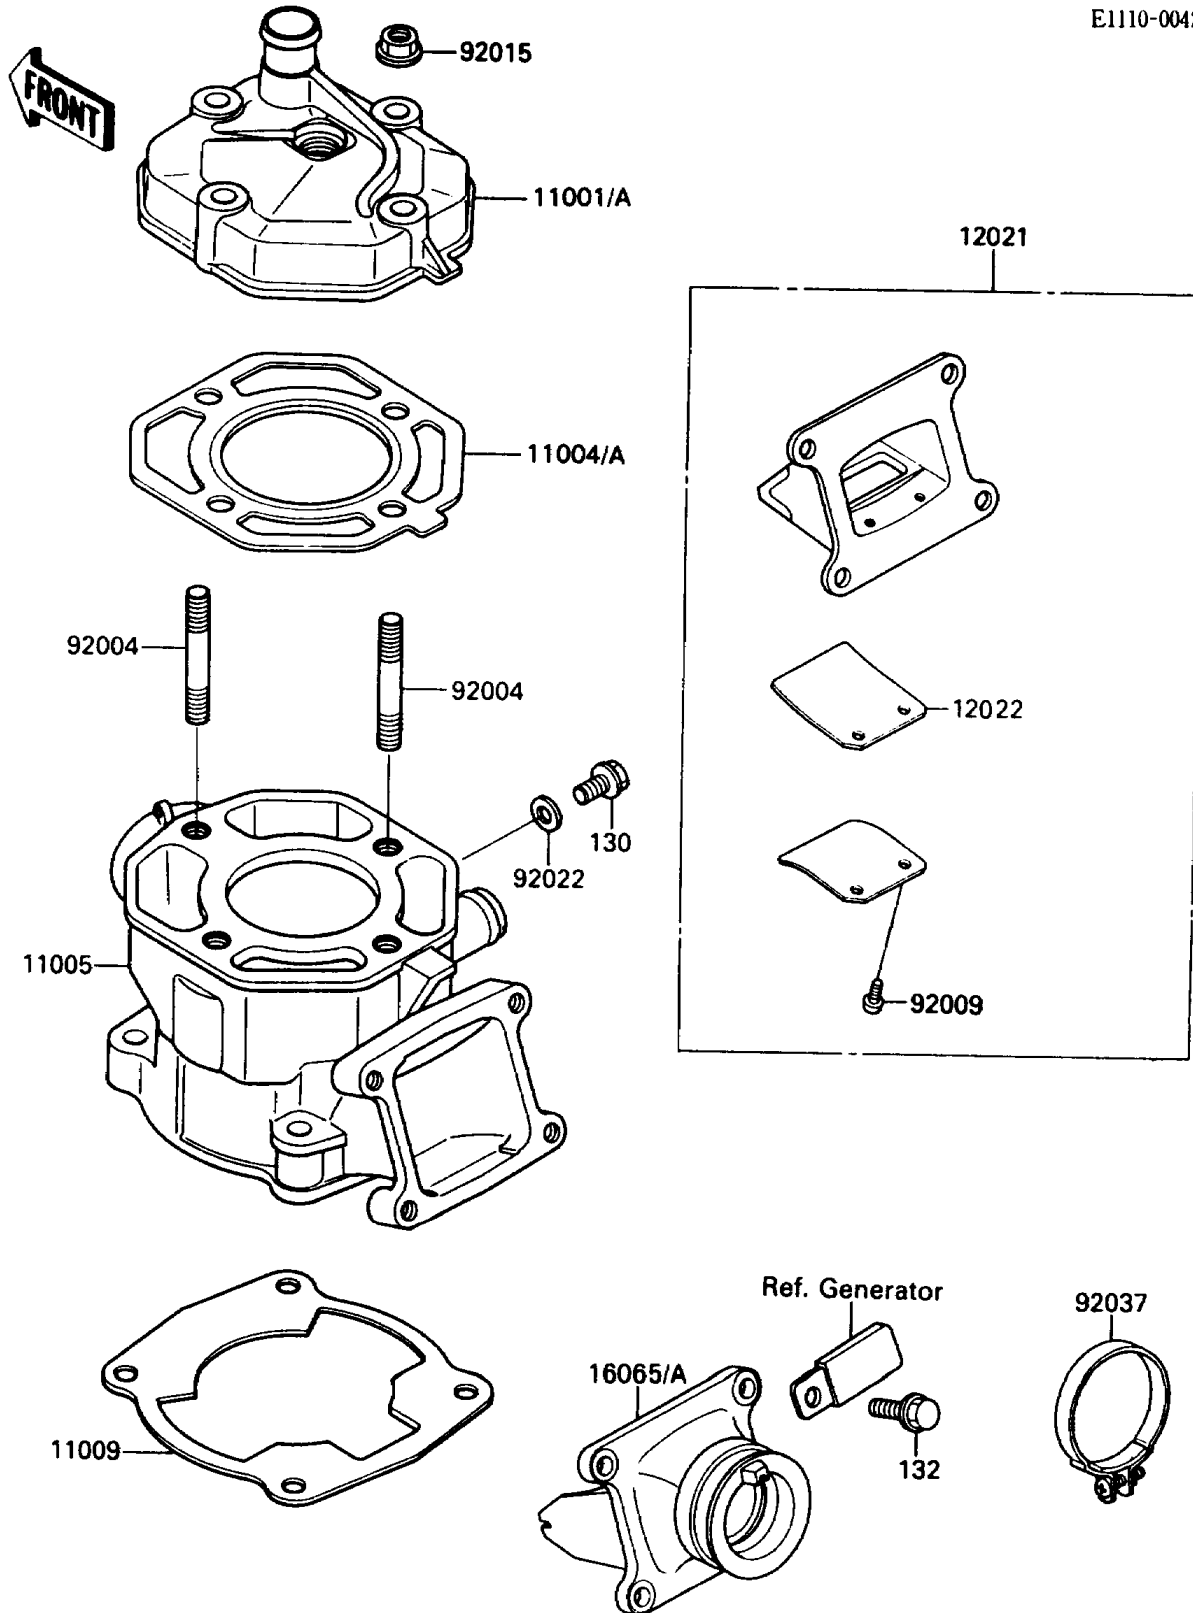

1990 Big Wheel

PARTS DIAGRAM

Cylinder Head/Cylinder

E1110-0042

1990 Big Wheel

PARTS LIST

Cylinder Head/Cylinder

Kawasaki

Let the Good Times Roll®

ITEM NAME

PART NUMBER

QUANTITY
