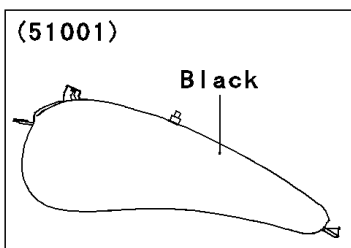

2008 Vulcan® 1600 Nomad™

PARTS DIAGRAM Fuel Tank(D8F/D8FA)

WOD

WD

(51085/A)	Red/Black
(51085B/C)	Blue/Silver
(51085D)	Black

2008 Vulcan® 1600 Nomad™

PARTS LIST

Fuel Tank(D8F/D8FA)