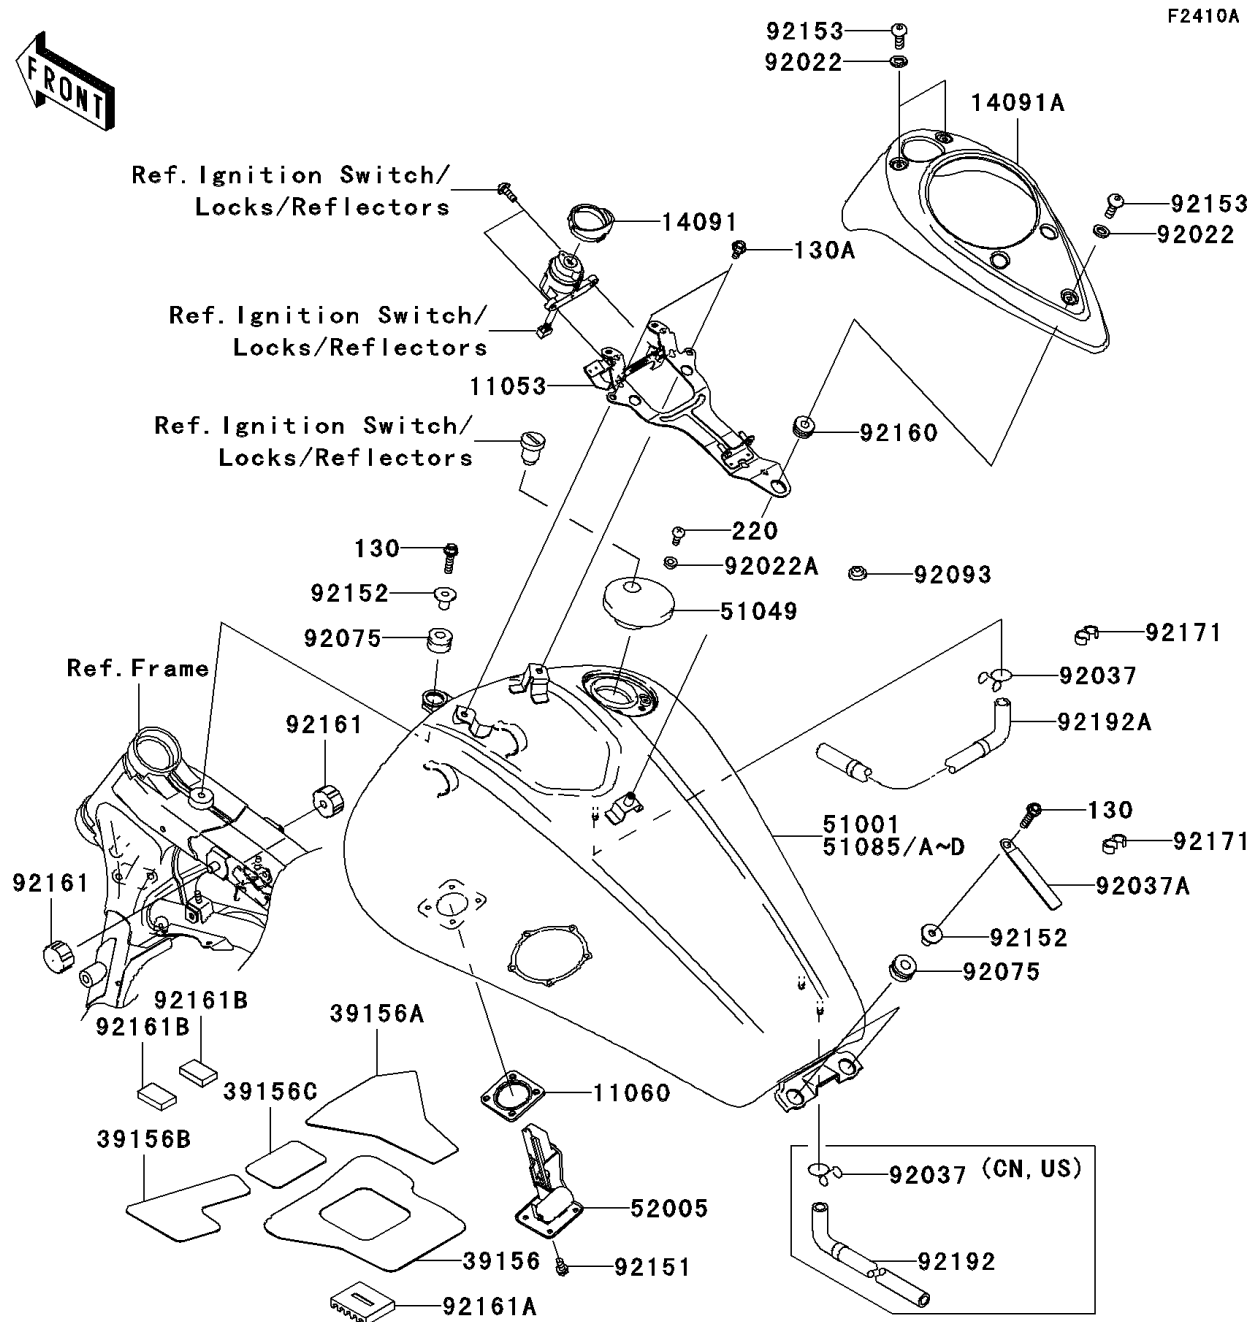

2008 Vulcan® 1600 Nomad™

PARTS DIAGRAM Fuel Tank(D8F/D8FA)

WOD

WD

(51085/A)	Red/Black
(51085B/C)	Blue/Silver
(51085D)	Black

2008 Vulcan® 1600 Nomad™

PARTS LIST

Fuel Tank(D8F/D8FA)

ITEM NAME

PART NUMBER

QUANTITY
