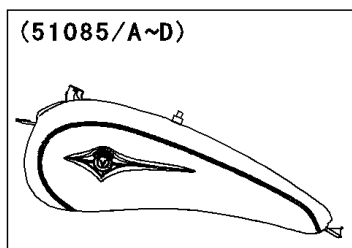

2008 Vulcan® 1600 Nomad™

PARTS DIAGRAM Fuel Tank(D8F/D8FA)

WOD

WD

(51085/A)	Red/Black
(51085B/C)	Blue/Silver
(51085D)	Black

2008 Vulcan® 1600 Nomad™

PARTS LIST

Fuel Tank(D8F/D8FA)

ITEM NAME

PART NUMBER

QUANTITY
