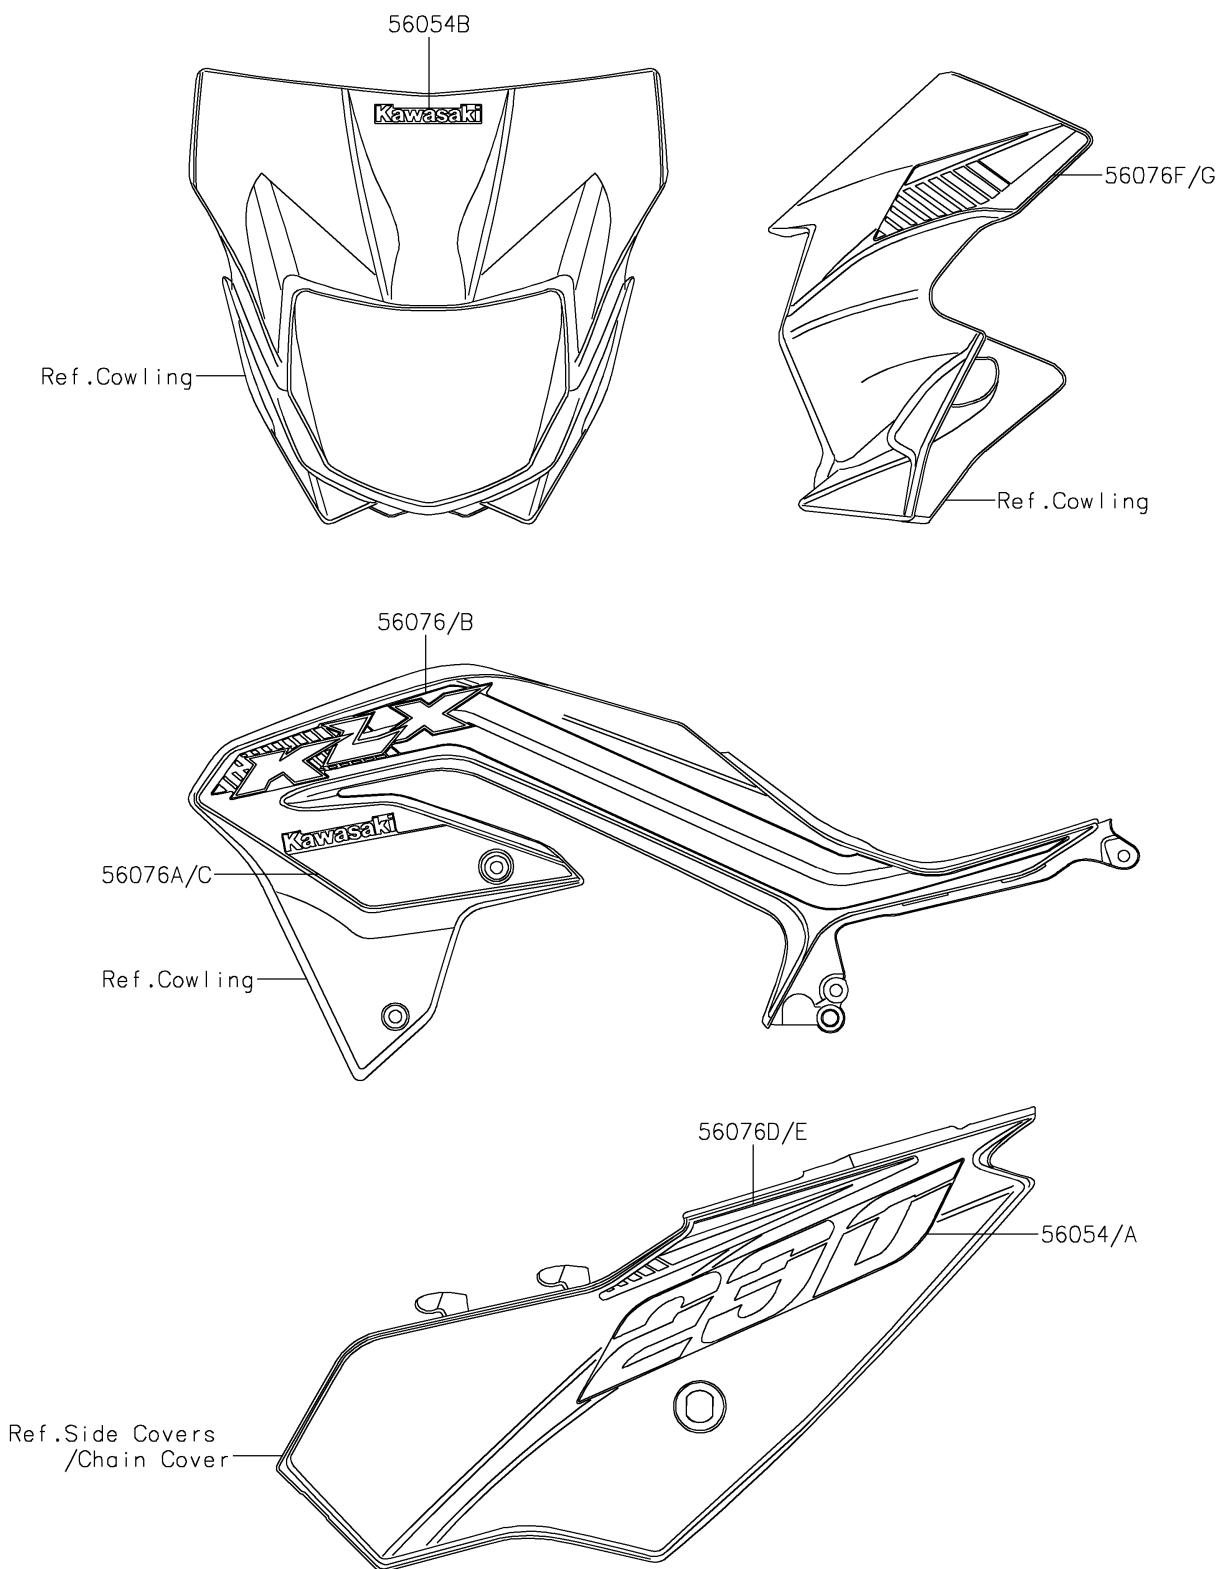

2022 KLX[®] 230 SE

PARTS DIAGRAM

Decals(Blue)

Kawasaki

Let the Good Times Roll[®]

F2861A

2022 KLX[®] 230 SE

PARTS LIST

Decals(Blue)

Kawasaki

Let the Good Times Roll[®]

ITEM NAME

PART NUMBER

QUANTITY
