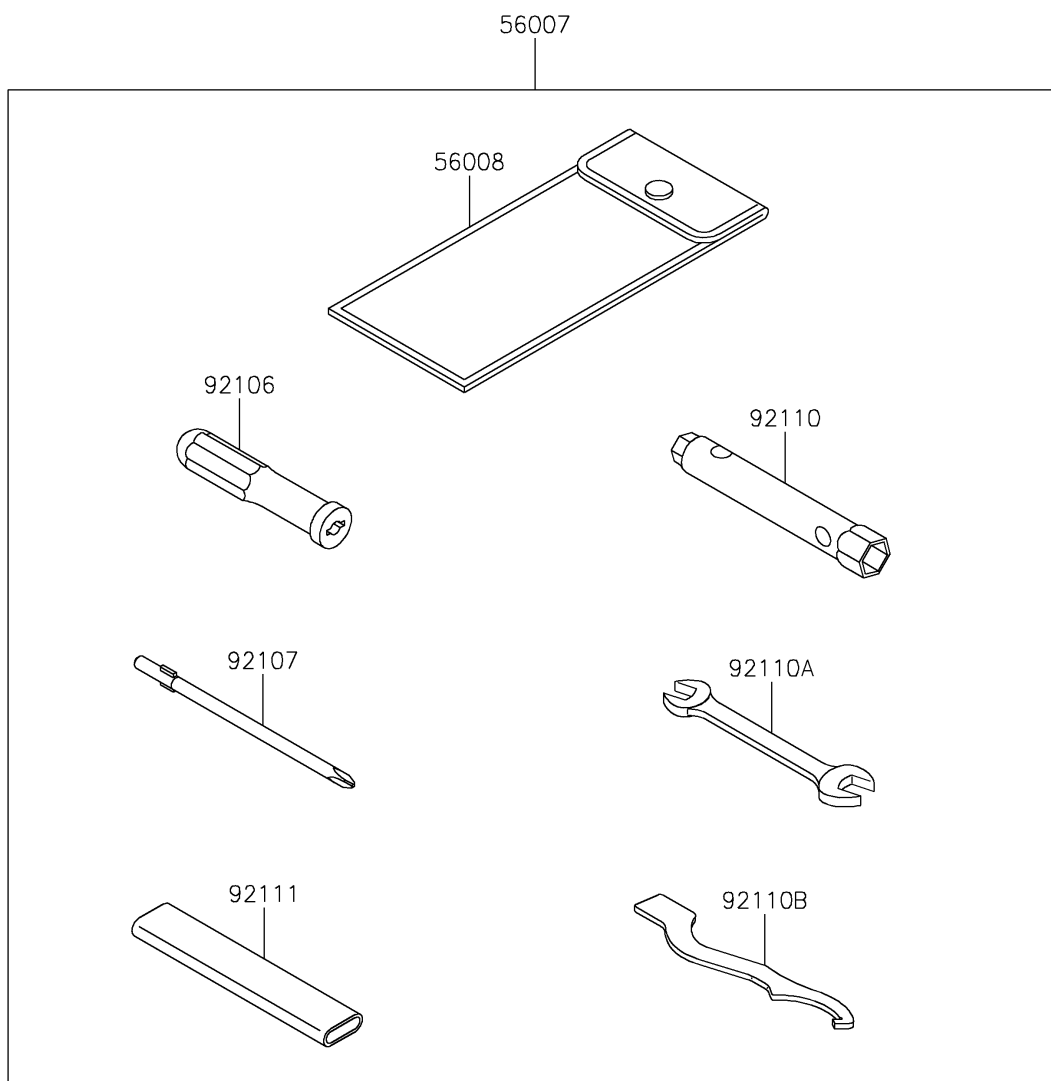

2022 KLX[®] 230 SE

PARTS DIAGRAM

Owner's Tools

F2810

2022 KLX[®] 230 SE

PARTS LIST

Owner's Tools

Kawasaki

Let the Good Times Roll[®]

ITEM NAME

PART NUMBER

QUANTITY
