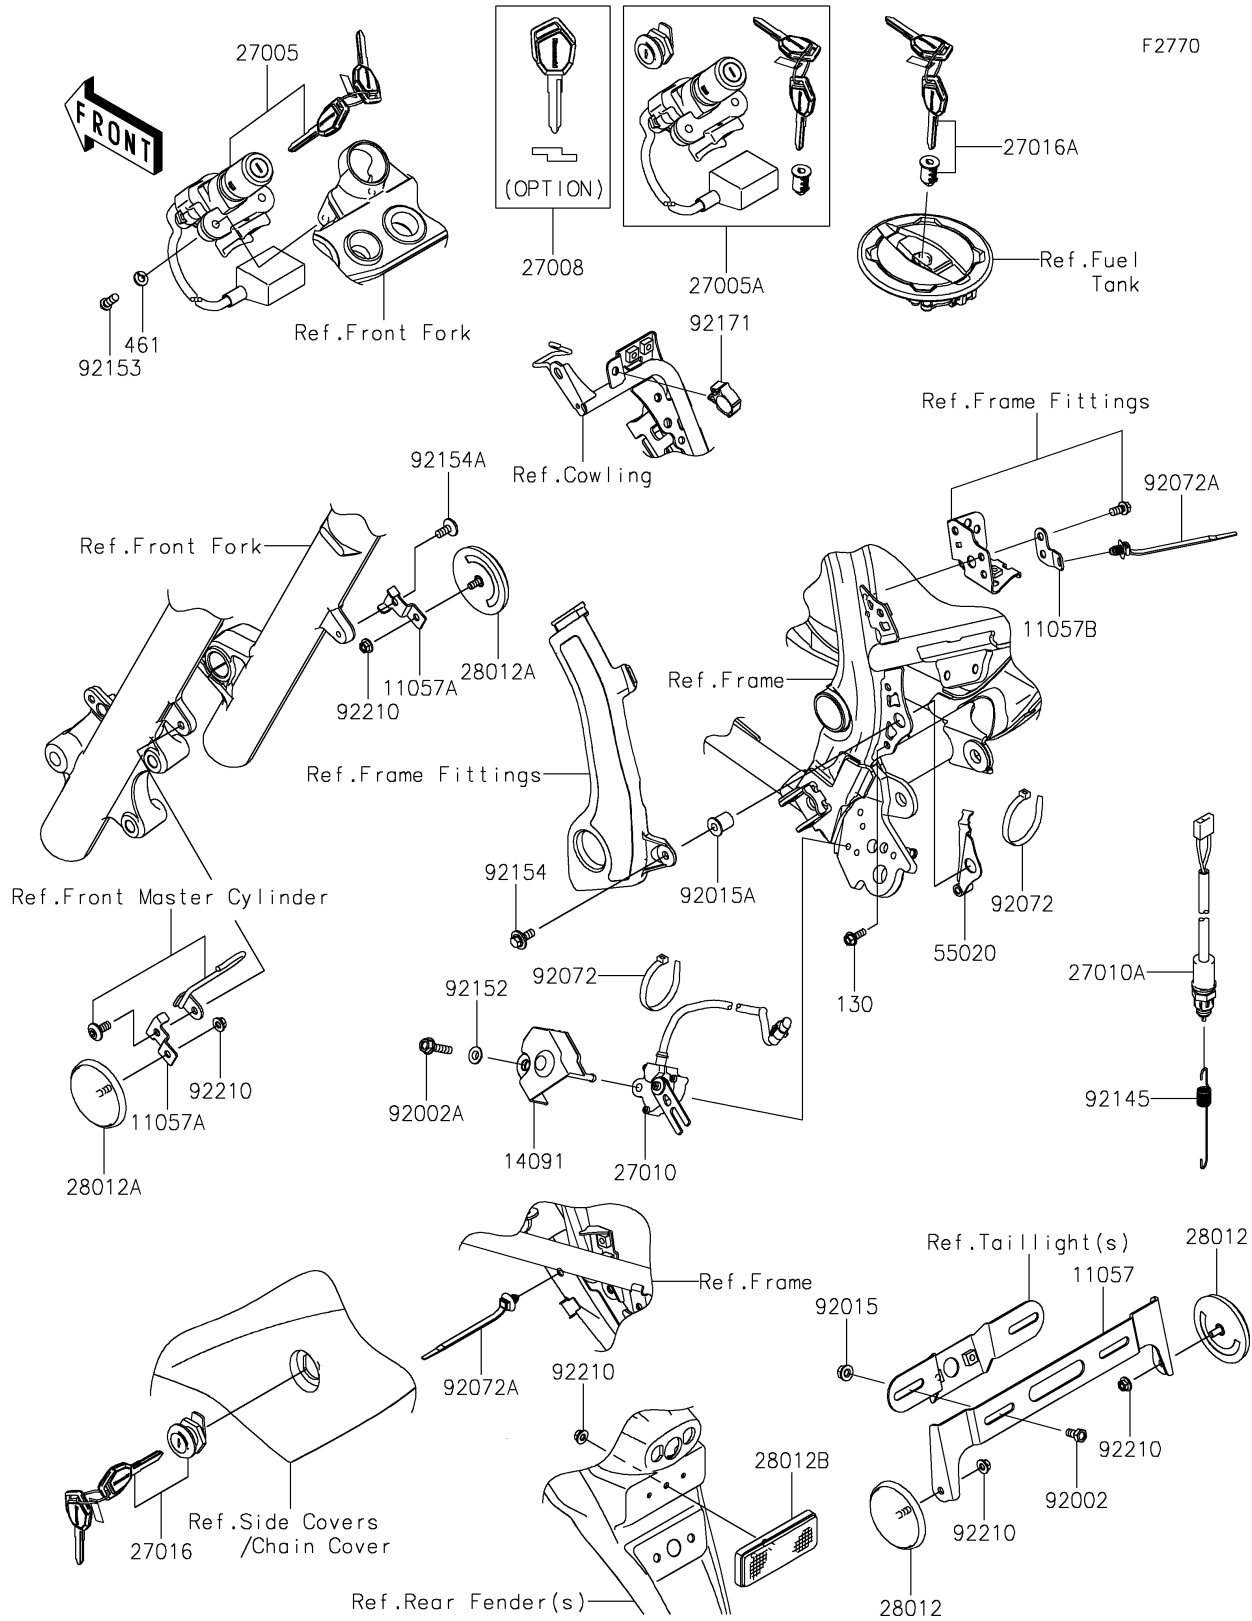

2022 KLX[®]230 SE

PARTS DIAGRAM

Ignition Switch

Kawasaki

Let the Good Times Roll[®]

2022 KLX[®] 230 SE

PARTS LIST

Ignition Switch

ITEM NAME

PART NUMBER

QUANTITY
