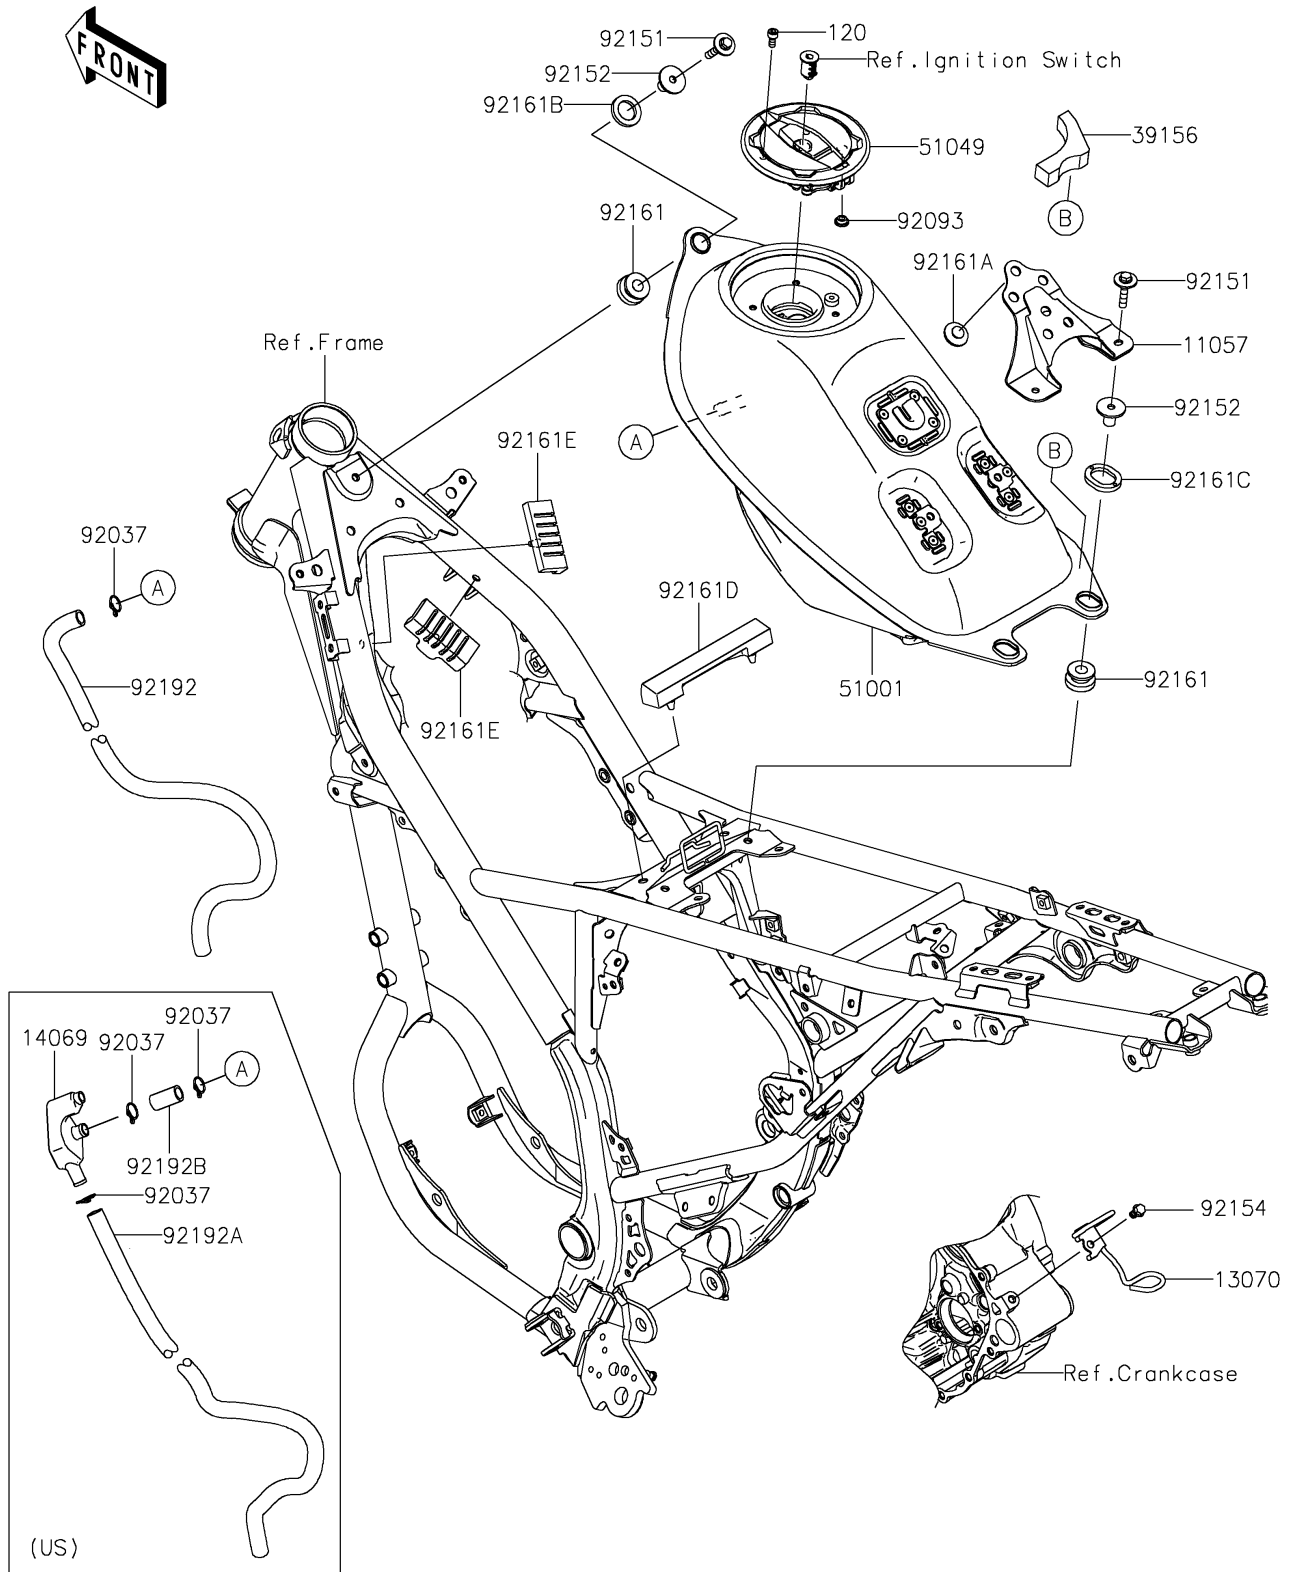

2022 KLX[®]230 SE

PARTS DIAGRAM

Fuel Tank

F2410

2022 KLX[®] 230 SE

PARTS LIST

Fuel Tank

ITEM NAME

PART NUMBER

QUANTITY
