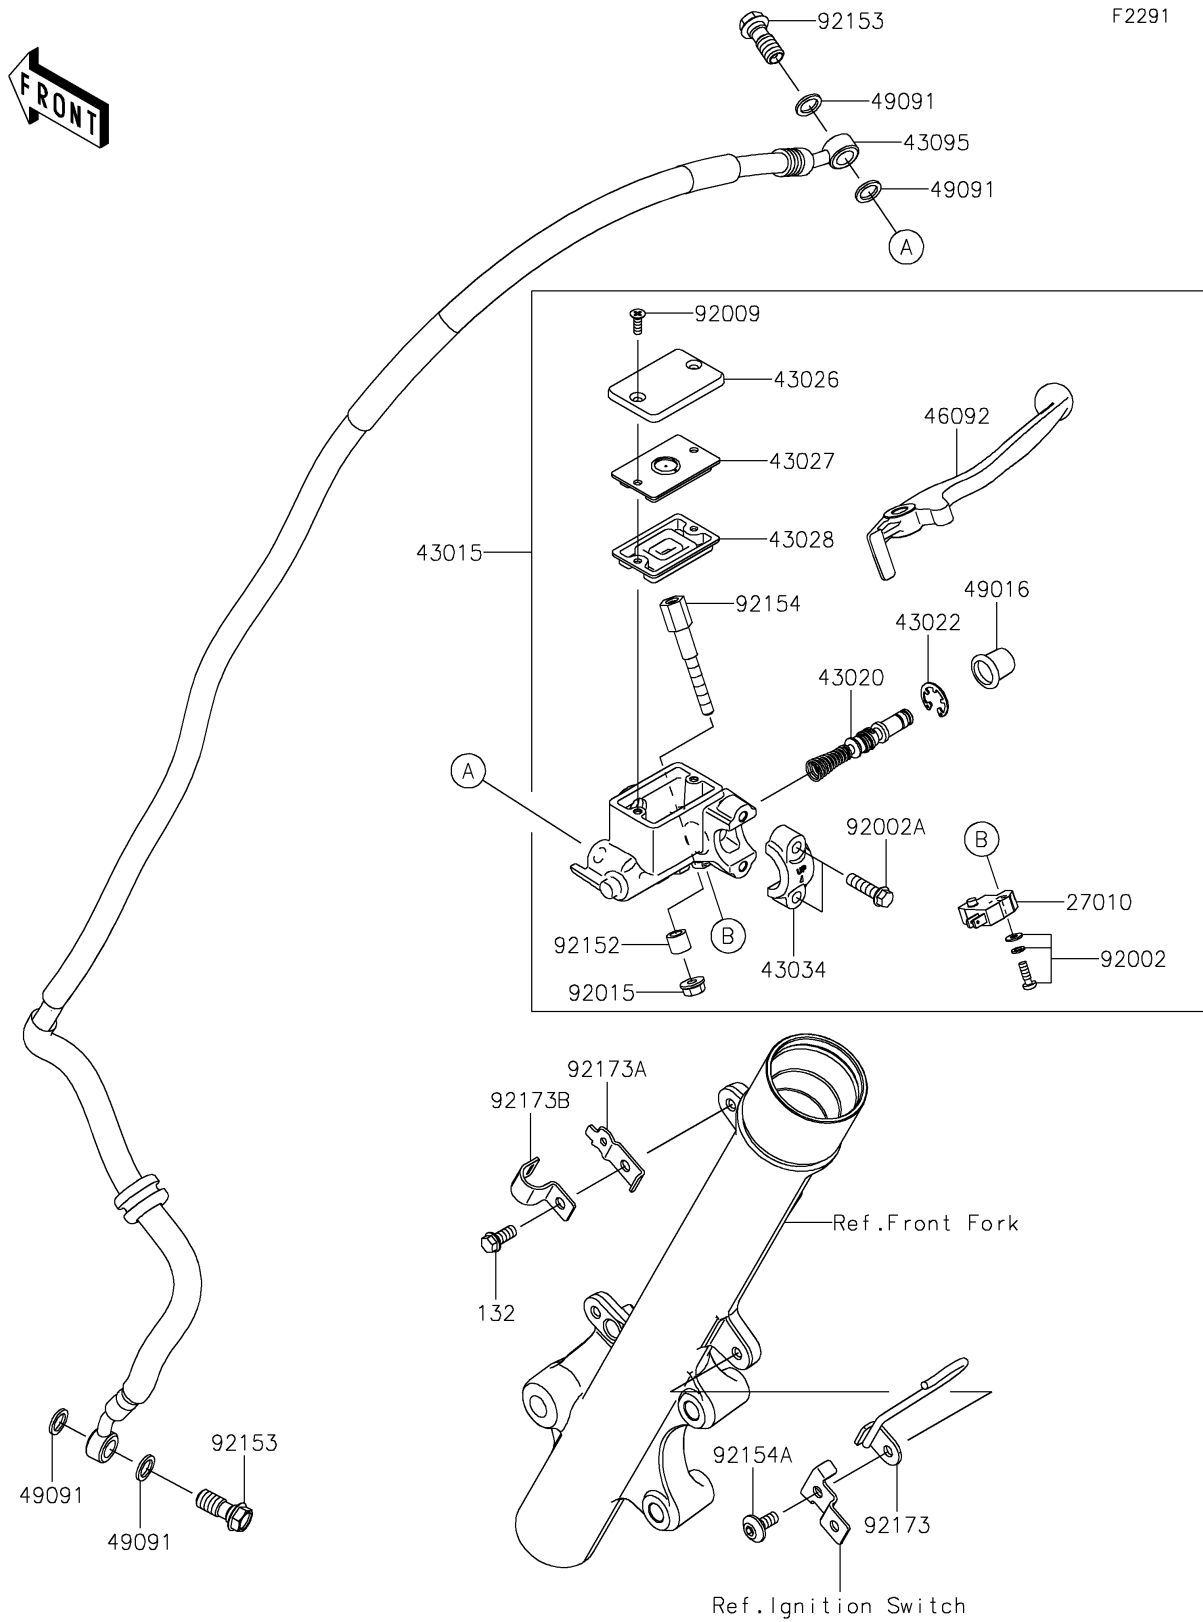

2022 KLX[®] 230 SE

PARTS DIAGRAM

Front Master Cylinder

2022 KLX[®] 230 SE

PARTS LIST

Front Master Cylinder

ITEM NAME

PART NUMBER

QUANTITY
