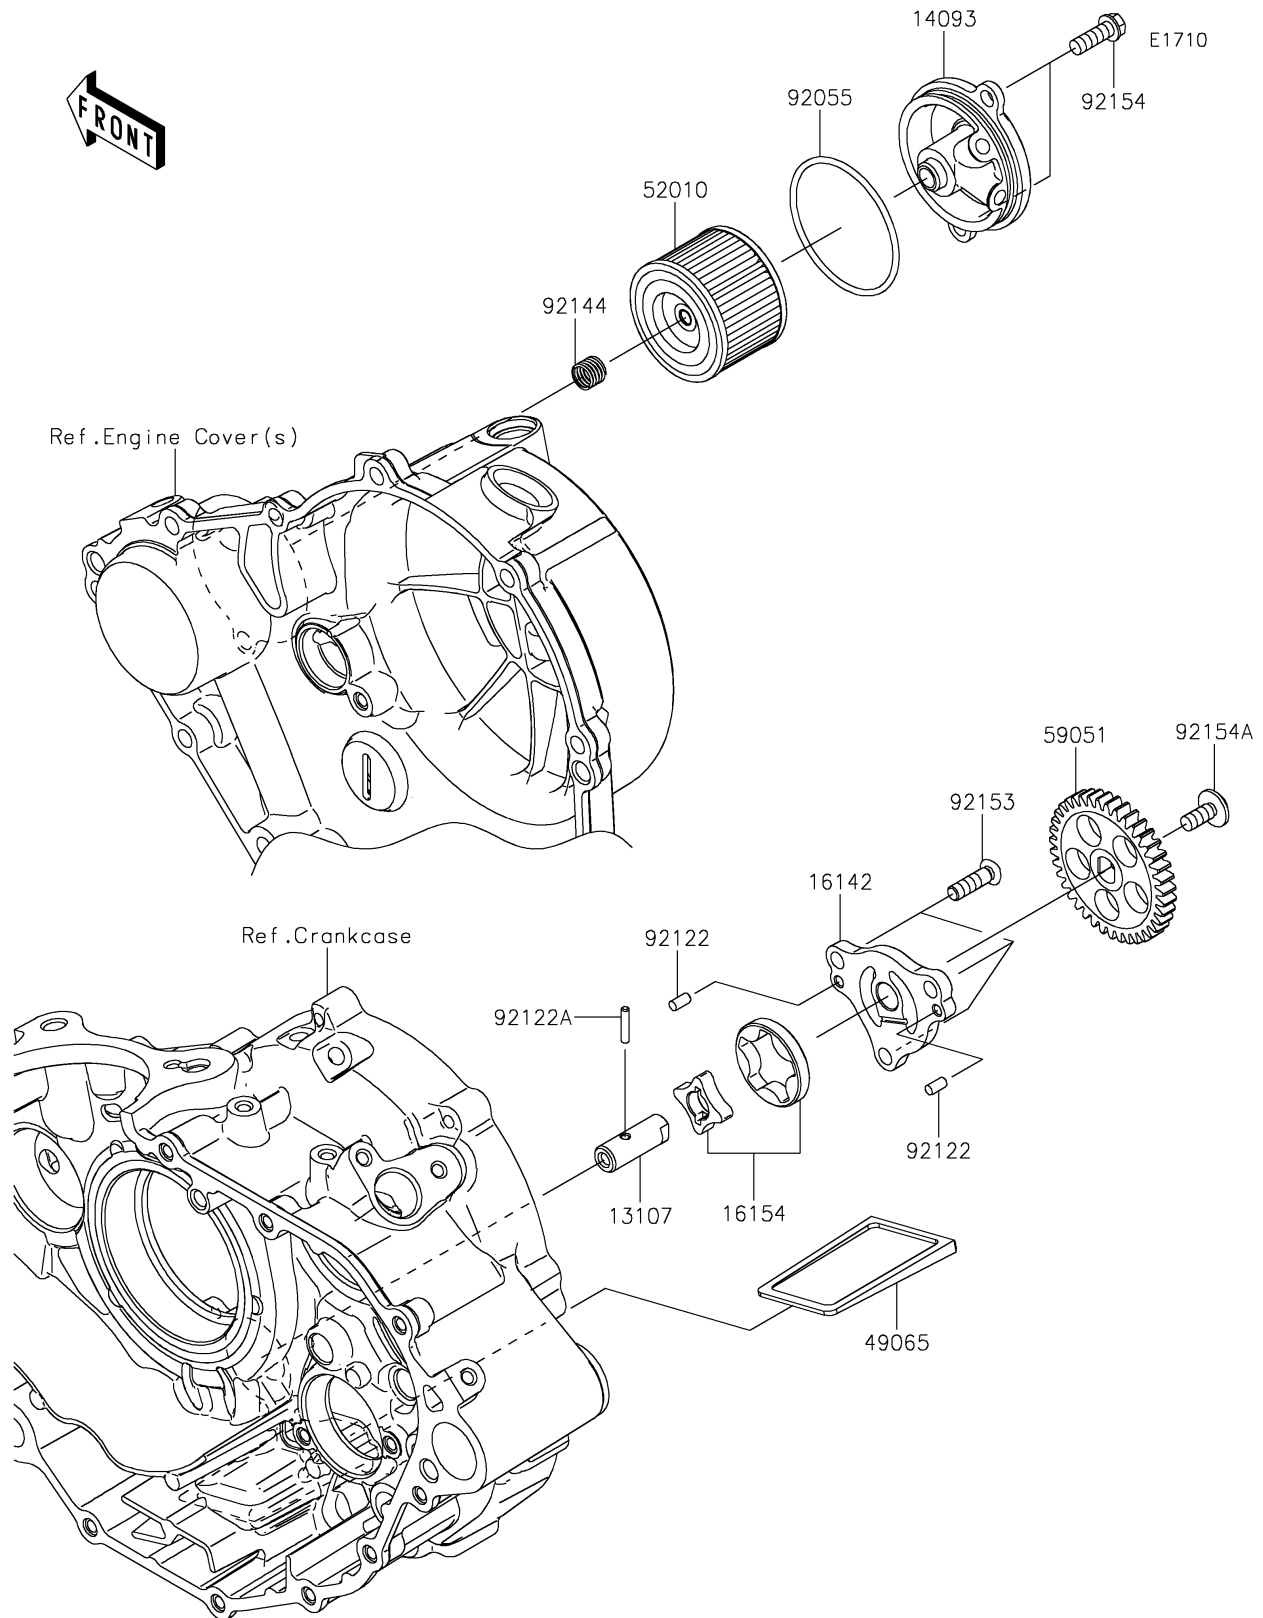

## PARTS DIAGRAM

### Oil Pump

## PARTS LIST

### Oil Pump

ITEM NAME	PART NUMBER	QUANTITY
SHAFT,OIL PUMP (Ref # 13107)	13107-0891	1
COVER,OIL FILTER (Ref # 14093)	14093-0786	1
COVER-PUMP,OIL (Ref # 16142)	16142-0760	1
ROTOR-PUMP (Ref # 16154)	16154-0747	1
FILTER-OIL (Ref # 49065)	49065-1058	1
ELEMENT-OIL FILTER (Ref # 52010)	52010-1053	1
GEAR-SPUR,39T (Ref # 59051)	59051-0819	1
RING-O,52.6X2.4 (Ref # 92055)	92055-1577	1
ROLLER,4X8 (Ref # 92122)	92122-0557	2
ROLLER,3X15.8 (Ref # 92122A)	92122-1126	1
SPRING (Ref # 92144)	92144-1761	1
BOLT,TORX,6X20 (Ref # 92153)	92153-1653	3
BOLT,FLANGED,6X18 (Ref # 92154)	92154-1775	2
BOLT,SOCKET,6X14 (Ref # 92154A)	92154-2731	1