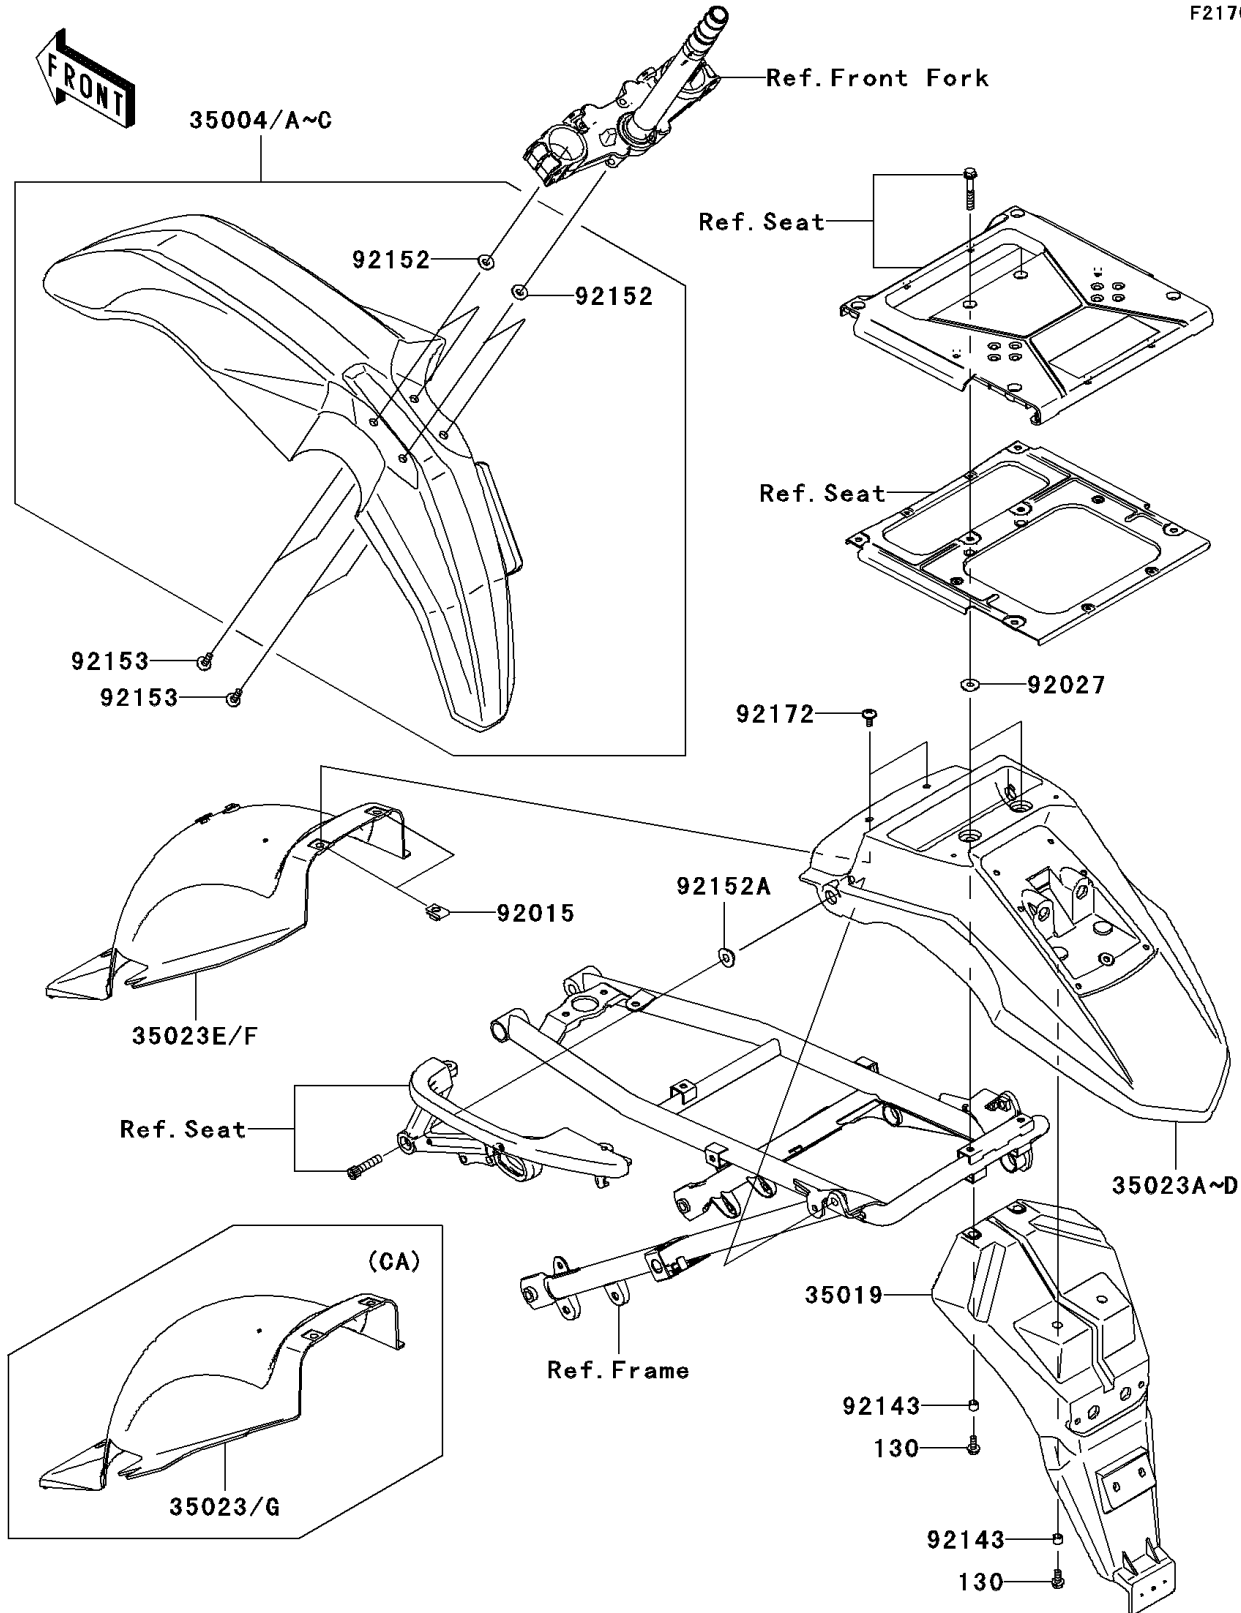

2010 KLR™ 650

PARTS DIAGRAM

Fenders

F2170

2010 KLR™ 650

PARTS LIST

Fenders

Kawasaki

Let the Good Times Roll®

ITEM NAME

PART NUMBER

QUANTITY
