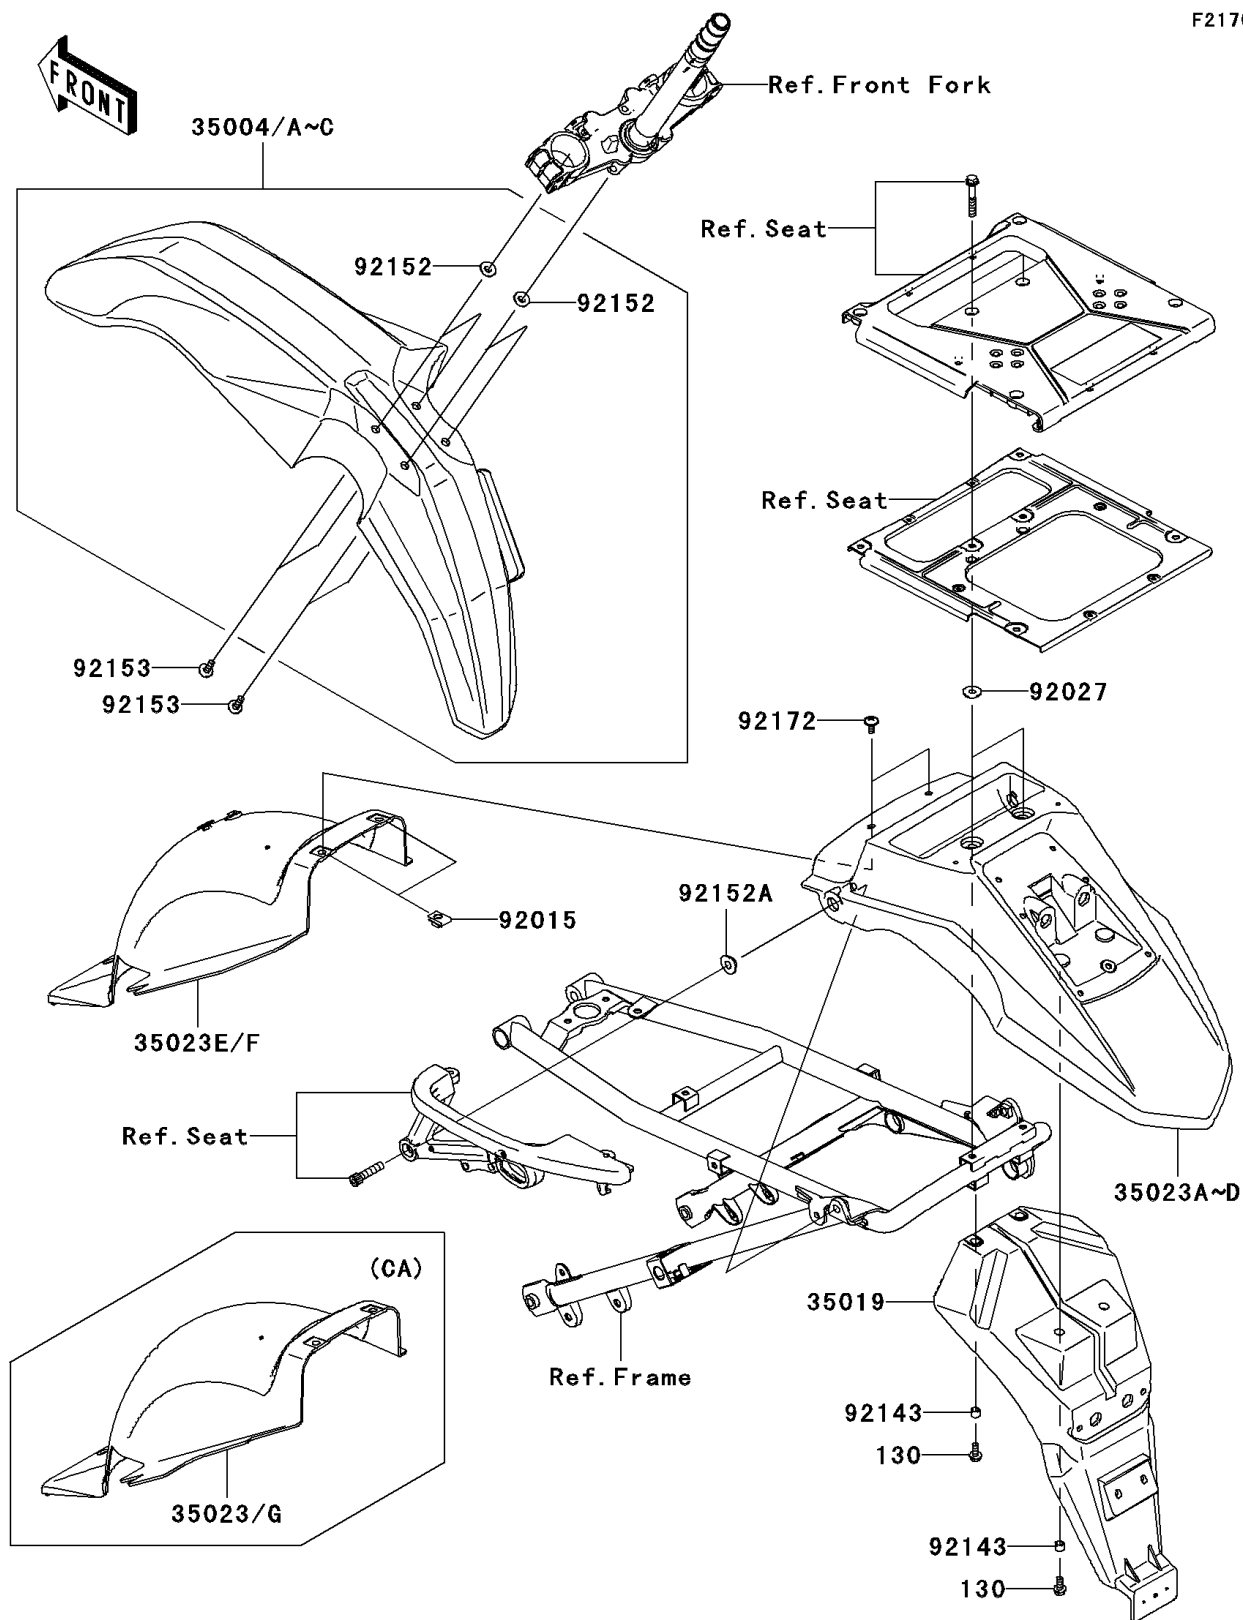

2009 KLR™ 650

PARTS DIAGRAM

Fenders

Kawasaki

Let the Good Times Roll®

F2170

2009 KLR™ 650

PARTS LIST

Fenders

ITEM NAME

PART NUMBER

QUANTITY
