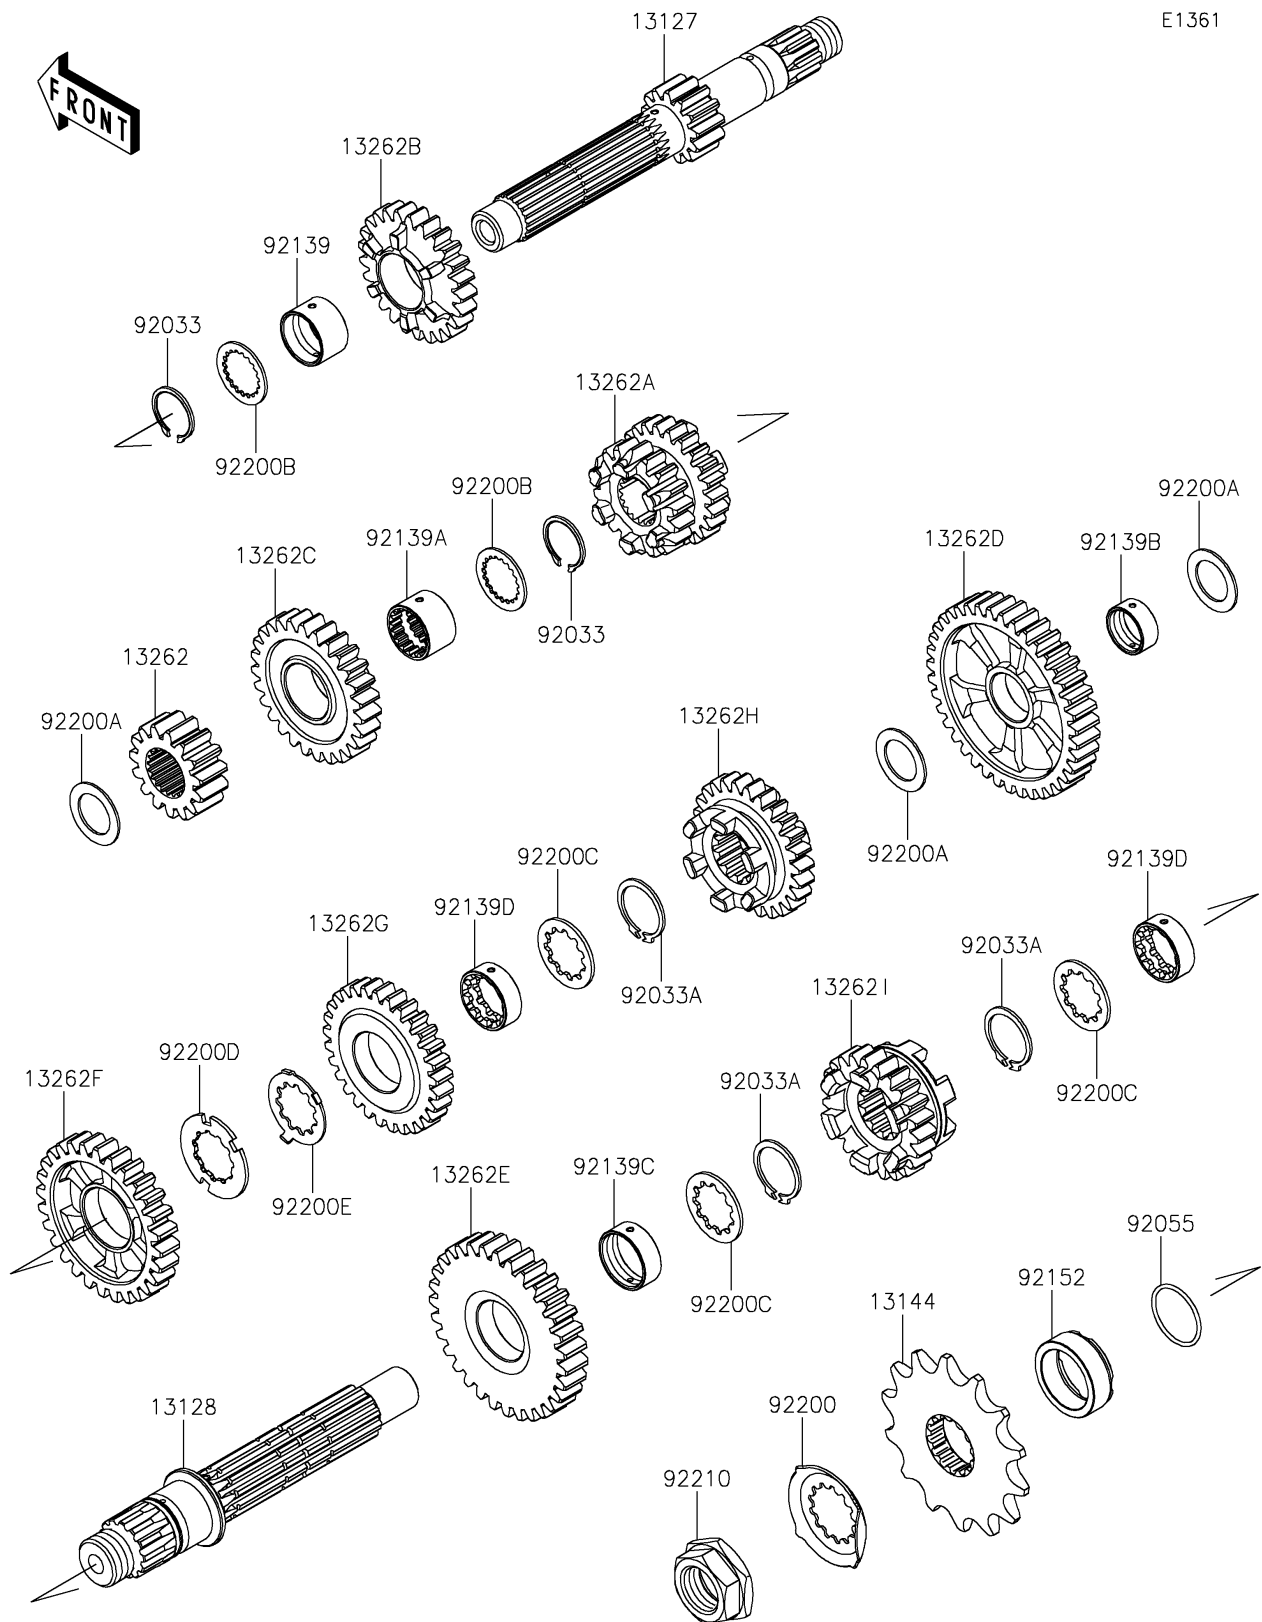

2022 KLX[®]230 SE

PARTS DIAGRAM

Transmission

E1361

2022 KLX[®] 230 SE

PARTS LIST

Transmission

Kawasaki

Let the Good Times Roll[®]

ITEM NAME

PART NUMBER

QUANTITY
