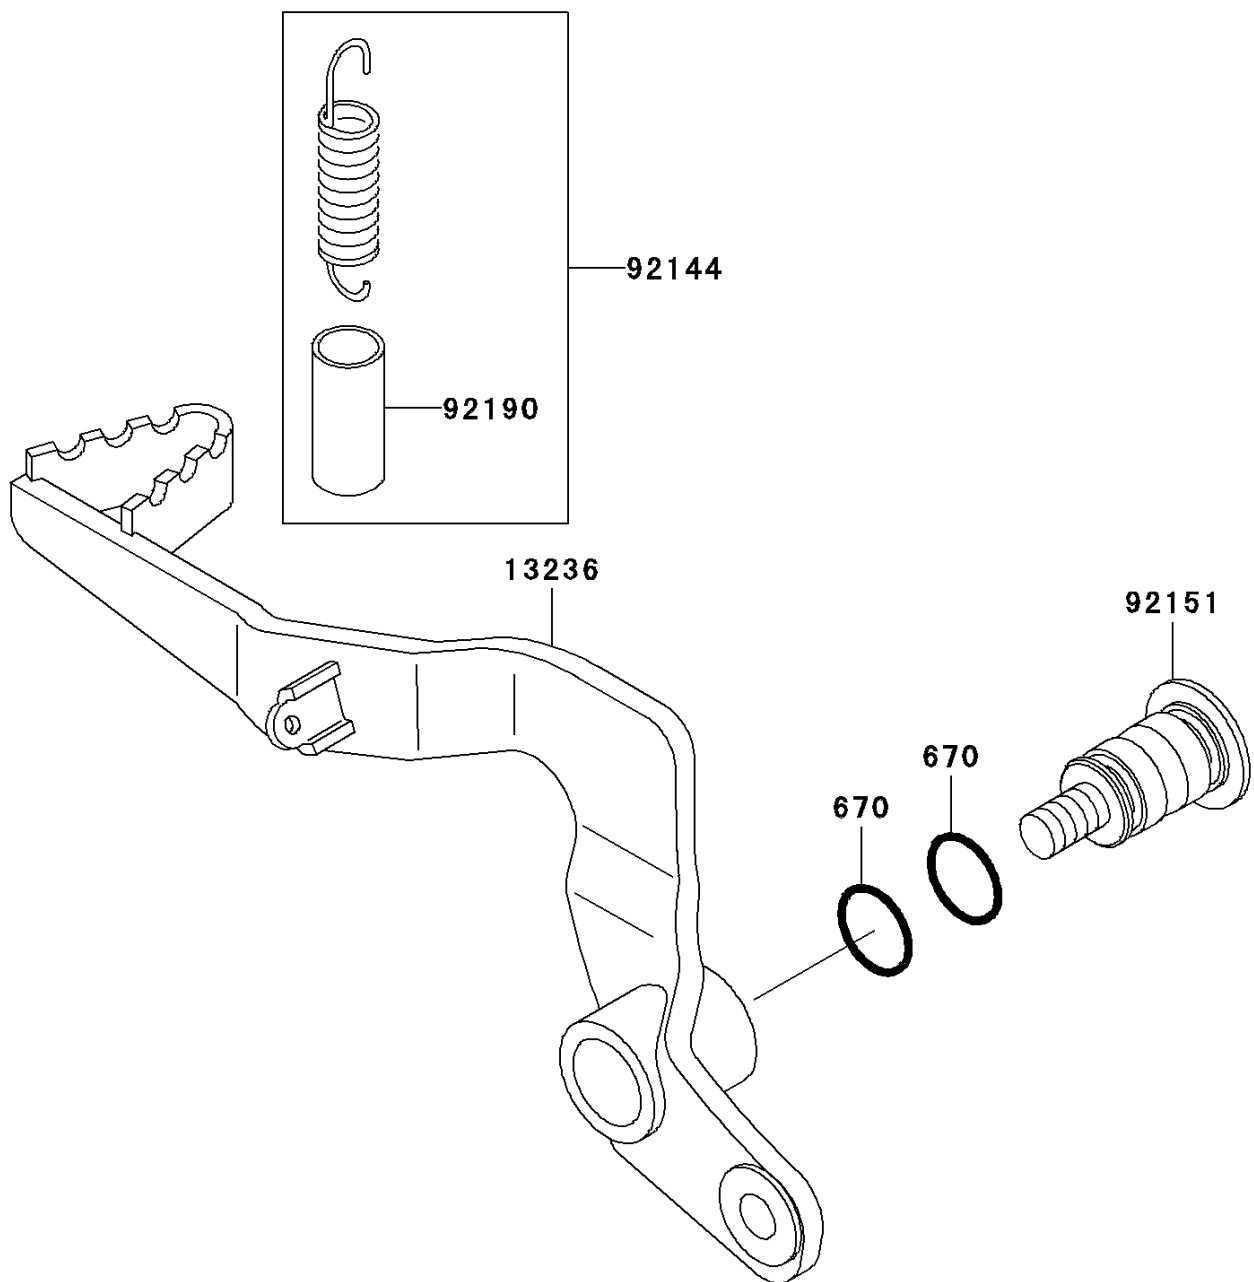

2005 KX65

PARTS DIAGRAM

Brake Pedal

F2260

2005 KX65

PARTS LIST

Brake Pedal

Kawasaki

Let the Good Times Roll®

ITEM NAME

PART NUMBER

QUANTITY
