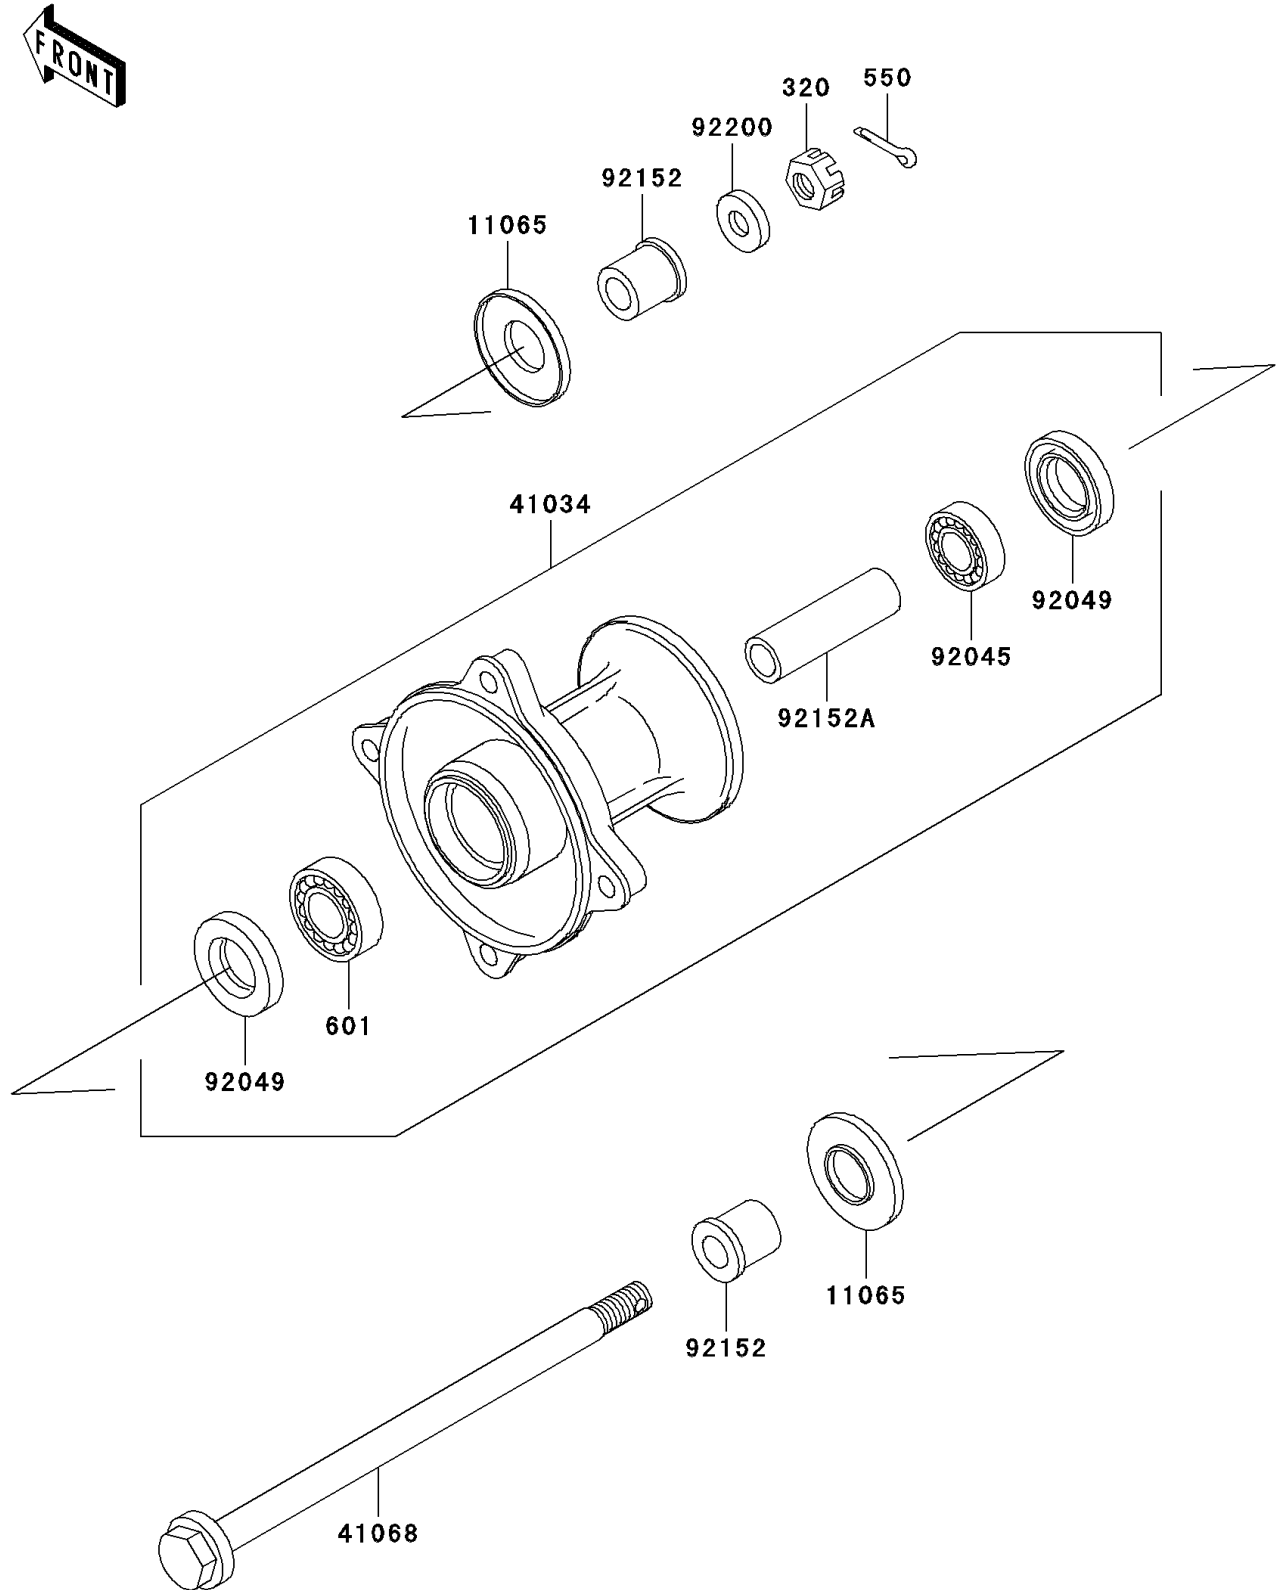

# 2005 KX65

## PARTS DIAGRAM

### Front Hub

F2230

## PARTS LIST