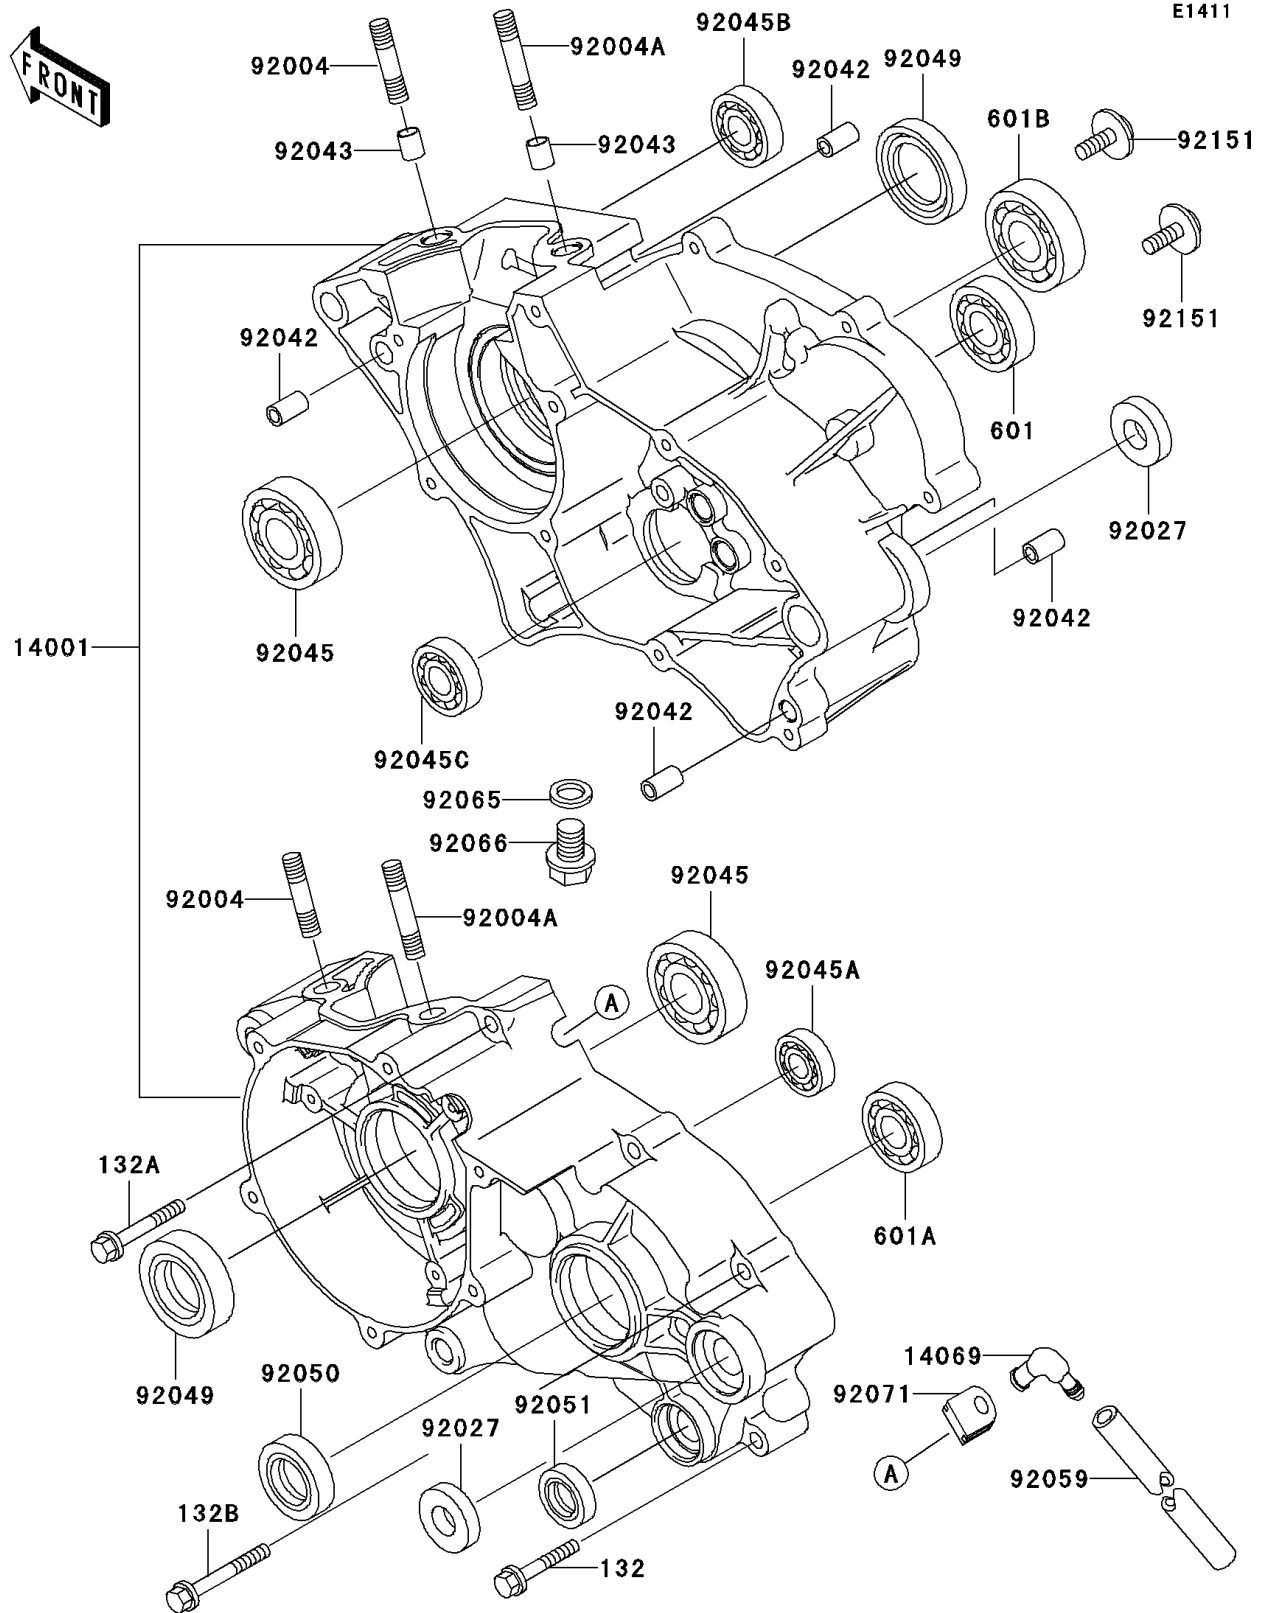

2005 KX65

PARTS DIAGRAM

Crankcase

2005 KX65

PARTS LIST

Crankcase

Kawasaki

Let the Good Times Roll®

ITEM NAME

PART NUMBER

QUANTITY
