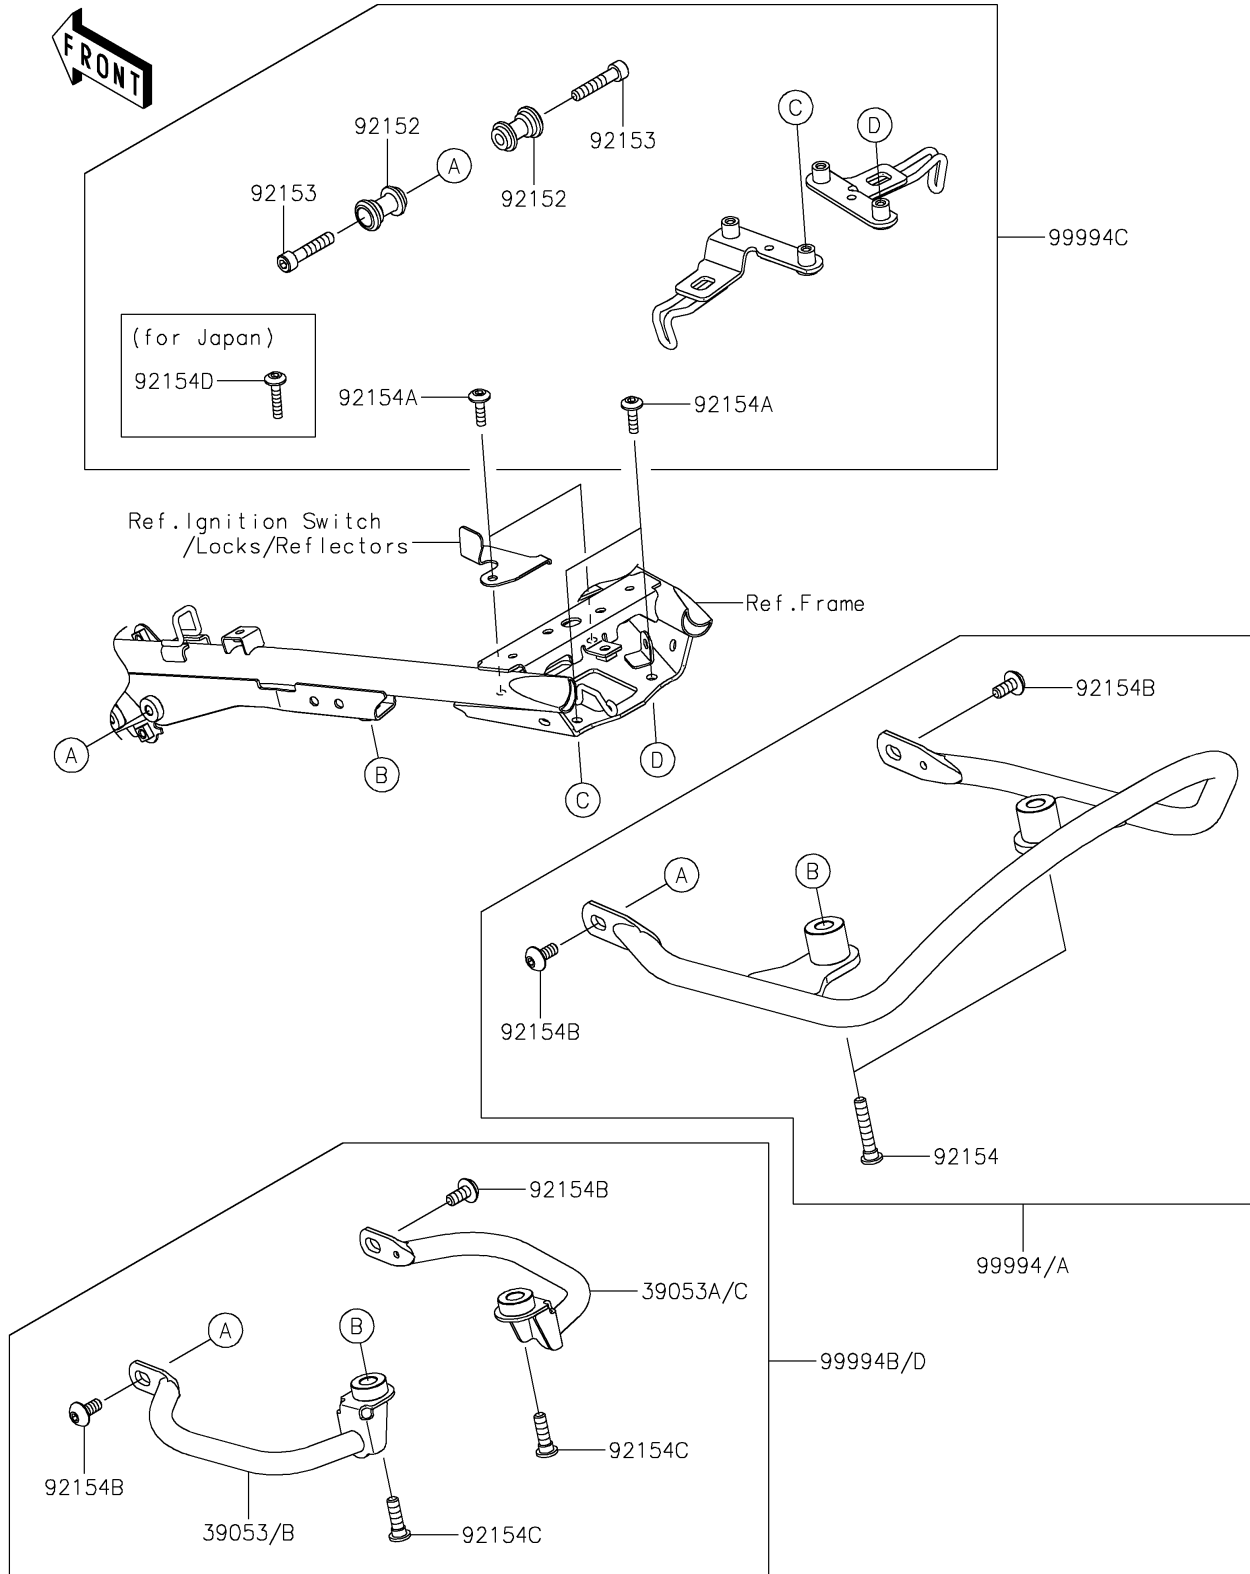

## PARTS DIAGRAM

### Accessory(Grip and Tie Hook)

F2910D

## PARTS LIST

Accessory(Grip and Tie Hook)

**ITEM NAME**

**PART NUMBER**

**QUANTITY**

---