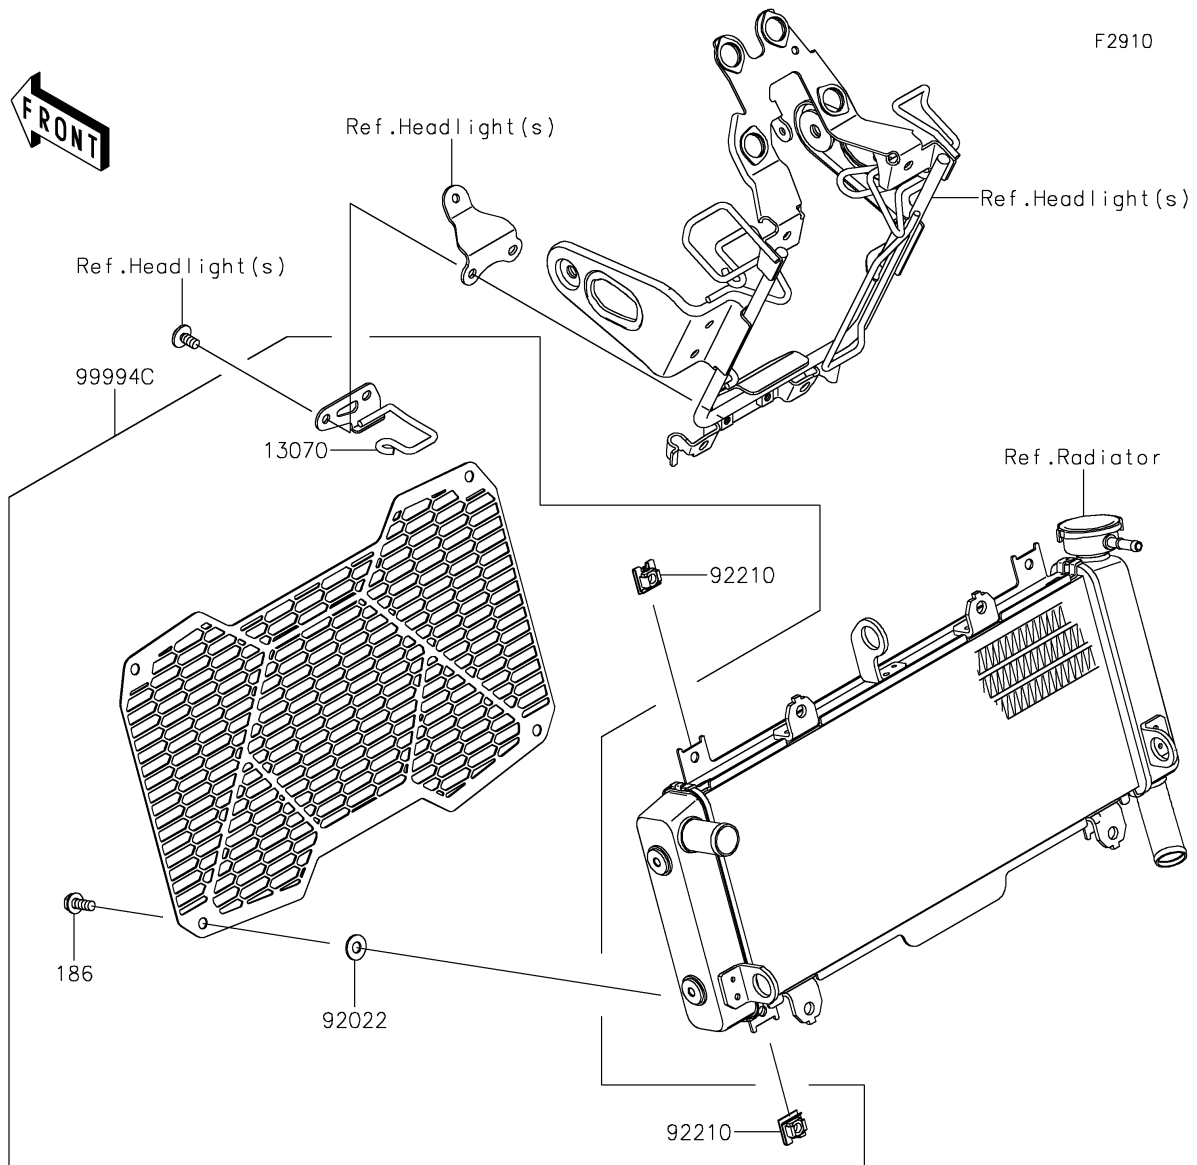

2022 Z650RS ABS

PARTS DIAGRAM

Accessory(Radiator Screen and Cap)

2022 Z650RS ABS

PARTS LIST

Accessory(Radiator Screen and Cap)

ITEM NAME

PART NUMBER

QUANTITY
