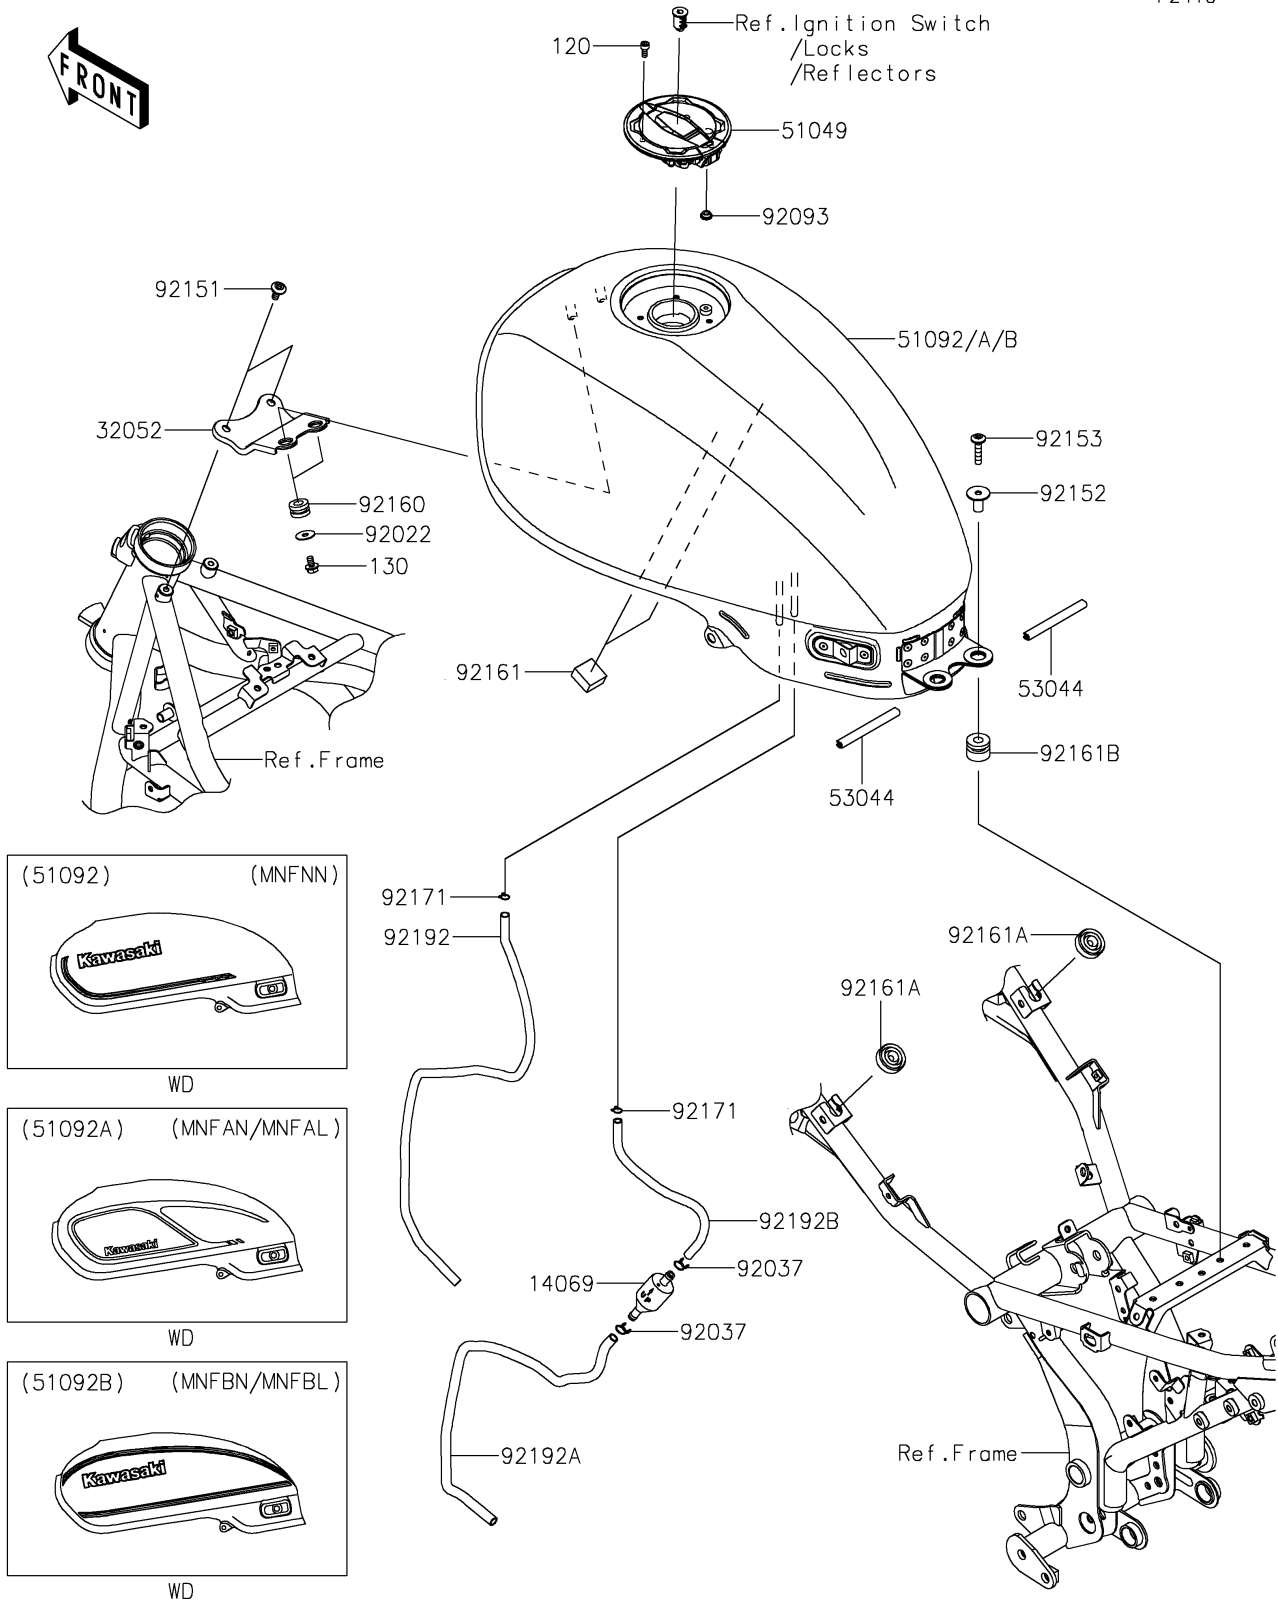

2022 Z650RS ABS

PARTS DIAGRAM

Fuel Tank

F2410

2022 Z650RS ABS

PARTS LIST

Fuel Tank

Kawasaki

Let the Good Times Roll®

ITEM NAME

PART NUMBER

QUANTITY
