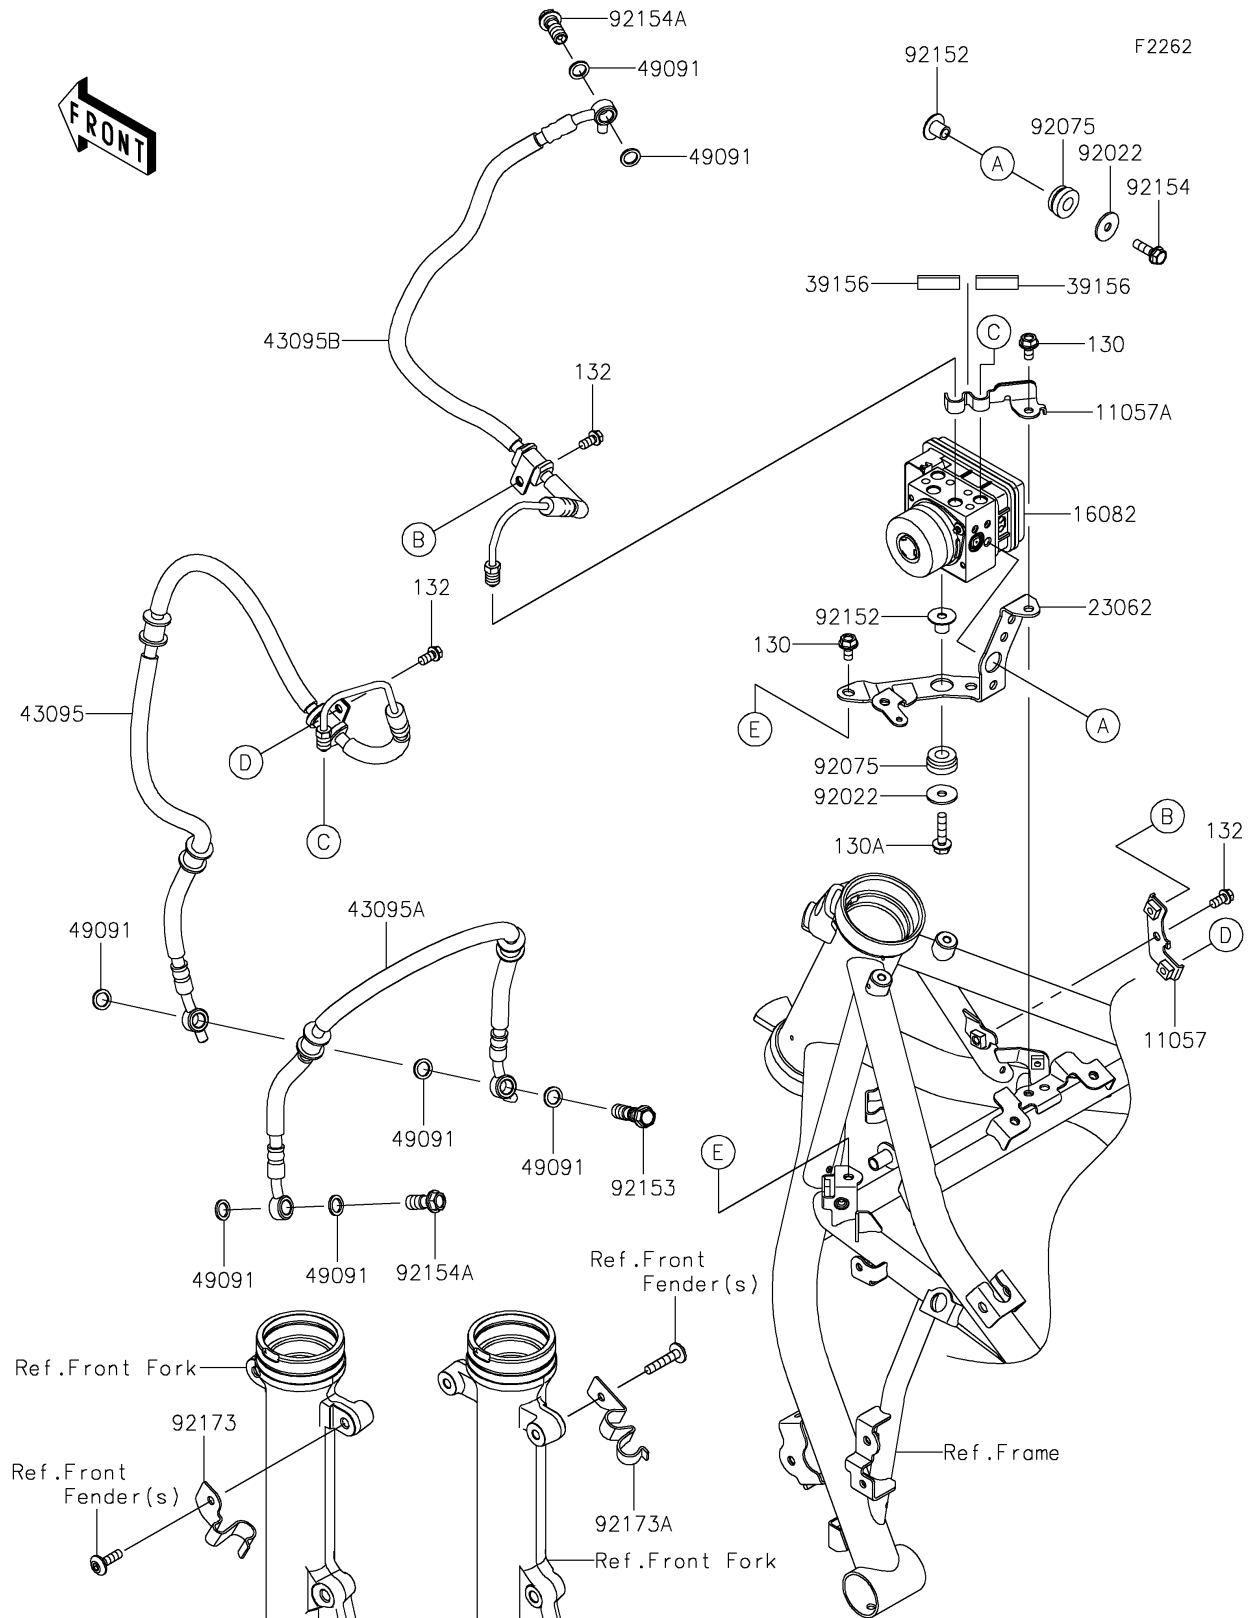

2022 Z650RS ABS

PARTS DIAGRAM

Brake Piping

2022 Z650RS ABS

PARTS LIST

Brake Piping

ITEM NAME	PART NUMBER	QUANTITY
BRACKET,BRAKE HOSE (Ref # 11057)	11057-0275	1
BRACKET,BRAKE PIPE (Ref # 11057A)	11057-7144	1
PUMP-ASSY-OIL,ABS (Ref # 16082)	16082-0767	1
BRACKET-COMP,ABS UNIT (Ref # 23062)	23062-1319	1
PAD,10X70X3 (Ref # 39156)	39156-2203	2
HOSE-BRAKE,ABS UNIT-FR CAL. (Ref # 43095)	43095-0959	1
HOSE-BRAKE,FR CAL-CAL (Ref # 43095A)	43095-0960	1
HOSE-BRAKE,FR M/CYL.-ABS UNIT (Ref # 43095B)	43095-1778	1
WASHER-SEAL,10.1X14.5X1.5 (Ref # 49091)	49091-0001	7
WASHER,6.5X22X1.6 (Ref # 92022)	92022-237	2
DAMPER (Ref # 92075)	92075-277	2
COLLAR,6.5X20X12 (Ref # 92152)	92152-2262	2
BOLT,OIL,L=37 (Ref # 92153)	92153-0628	1
BOLT,FLANGED,6X20 (Ref # 92154)	92154-0776	1
BOLT,OIL,L=23 (Ref # 92154A)	92154-4239	2
CLAMP,FR FENDER,LH (Ref # 92173)	92173-2408	1
CLAMP,FR FENDER,RH (Ref # 92173A)	92173-2409	1
BOLT-FLANGED,6X12 (Ref # 130)	130BA0612	2
BOLT-FLANGED,6X25 (Ref # 130A)	130BB0625	1
BOLT-FLANGED-SMALL,6X12 (Ref # 132)	132BA0612	3