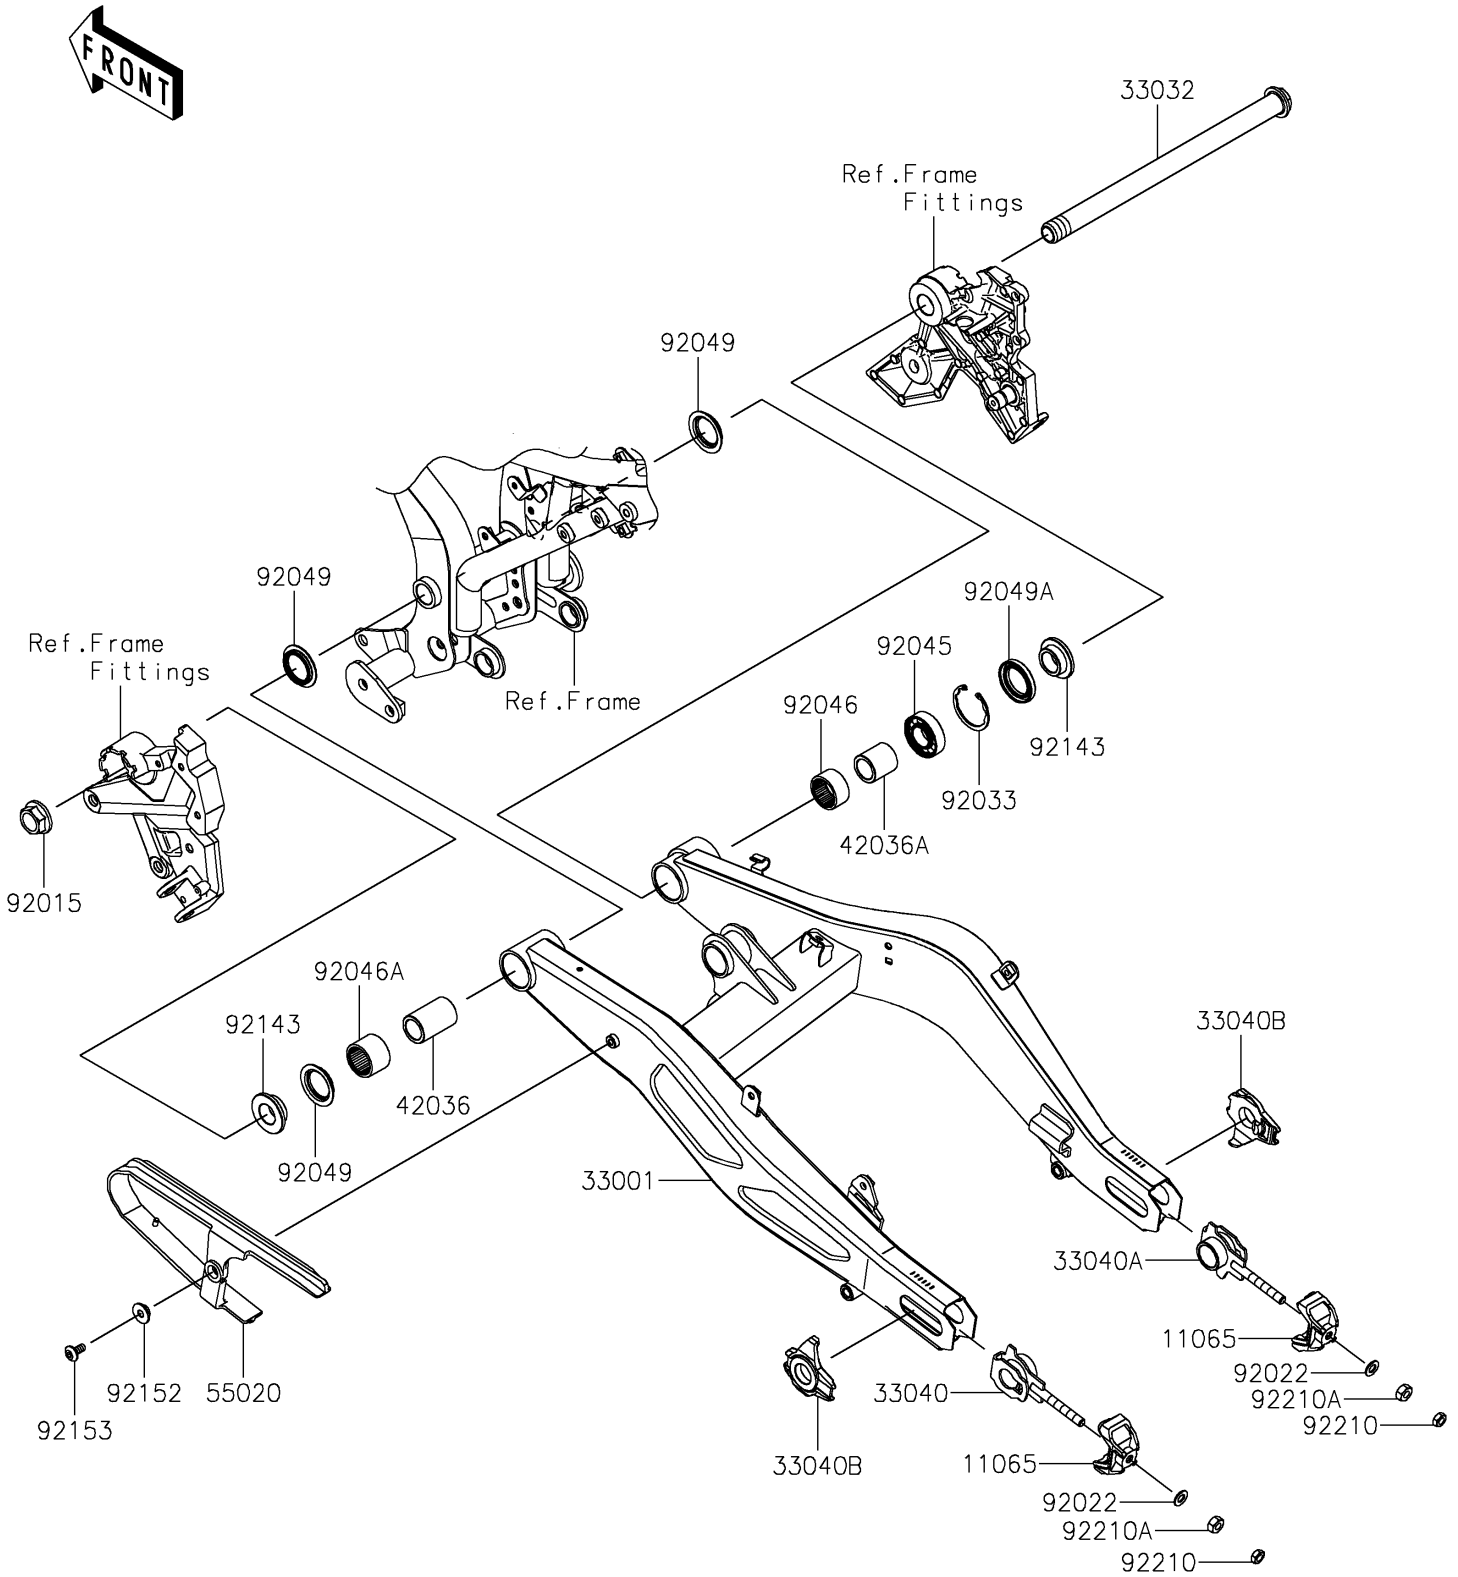

2022 Z650RS

PARTS DIAGRAM

Swingarm

F2141

2022 Z650RS

PARTS LIST

Swingarm

Kawasaki

Let the Good Times Roll®

ITEM NAME	PART NUMBER	QUANTITY
CAP,F.S.BLACK (Ref # 11065)	11065-0957-18R	2
ARM-COMP-SWING,F.S.BLACK (Ref # 33001)	33001-0663-18R	1
SHAFT-SWING ARM,20X298 (Ref # 33032)	33032-0050	1
ADJUSTER-CHAIN,IN,LH (Ref # 33040)	33040-0085	1
ADJUSTER-CHAIN,IN,RH (Ref # 33040A)	33040-0086	1
ADJUSTER-CHAIN,OUTER,F.S.BLACK (Ref # 33040B)	33040-0087-18R	2
SLEEVE,20.1X28X43.5 (Ref # 42036)	42036-0785	1
SLEEVE,20.1X28X29.5 (Ref # 42036A)	42036-0786	1
GUARD,CHAIN (Ref # 55020)	55020-2359	1
NUT,FLANGED,20MM (Ref # 92015)	92015-1724	1
WASHER,8.5X16X1.2 (Ref # 92022)	92022-1582	2
RING-SNAP,42MM (Ref # 92033)	92033-1041	1
BEARING-BALL,6004UL11 (Ref # 92045)	92045-0017	1
BEARING-NEEDLE,7E-HVS 28X34X17 (Ref # 92046)	92046-0008	1
BEARING-NEEDLE,BM2824 (Ref # 92046A)	92046-1202	1
SEAL-OIL (Ref # 92049)	92049-0132	3
SEAL-OIL (Ref # 92049A)	92049-0138	1
COLLAR,SWING ARM,RH,L=12.5 (Ref # 92143)	92143-1727	2
COLLAR (Ref # 92152)	92152-2786	1
BOLT,SOCKET,6X14 (Ref # 92153)	92153-1361	1
NUT,8MM (Ref # 92210)	92210-0116	2
NUT,8MM (Ref # 92210A)	92210-0117	2