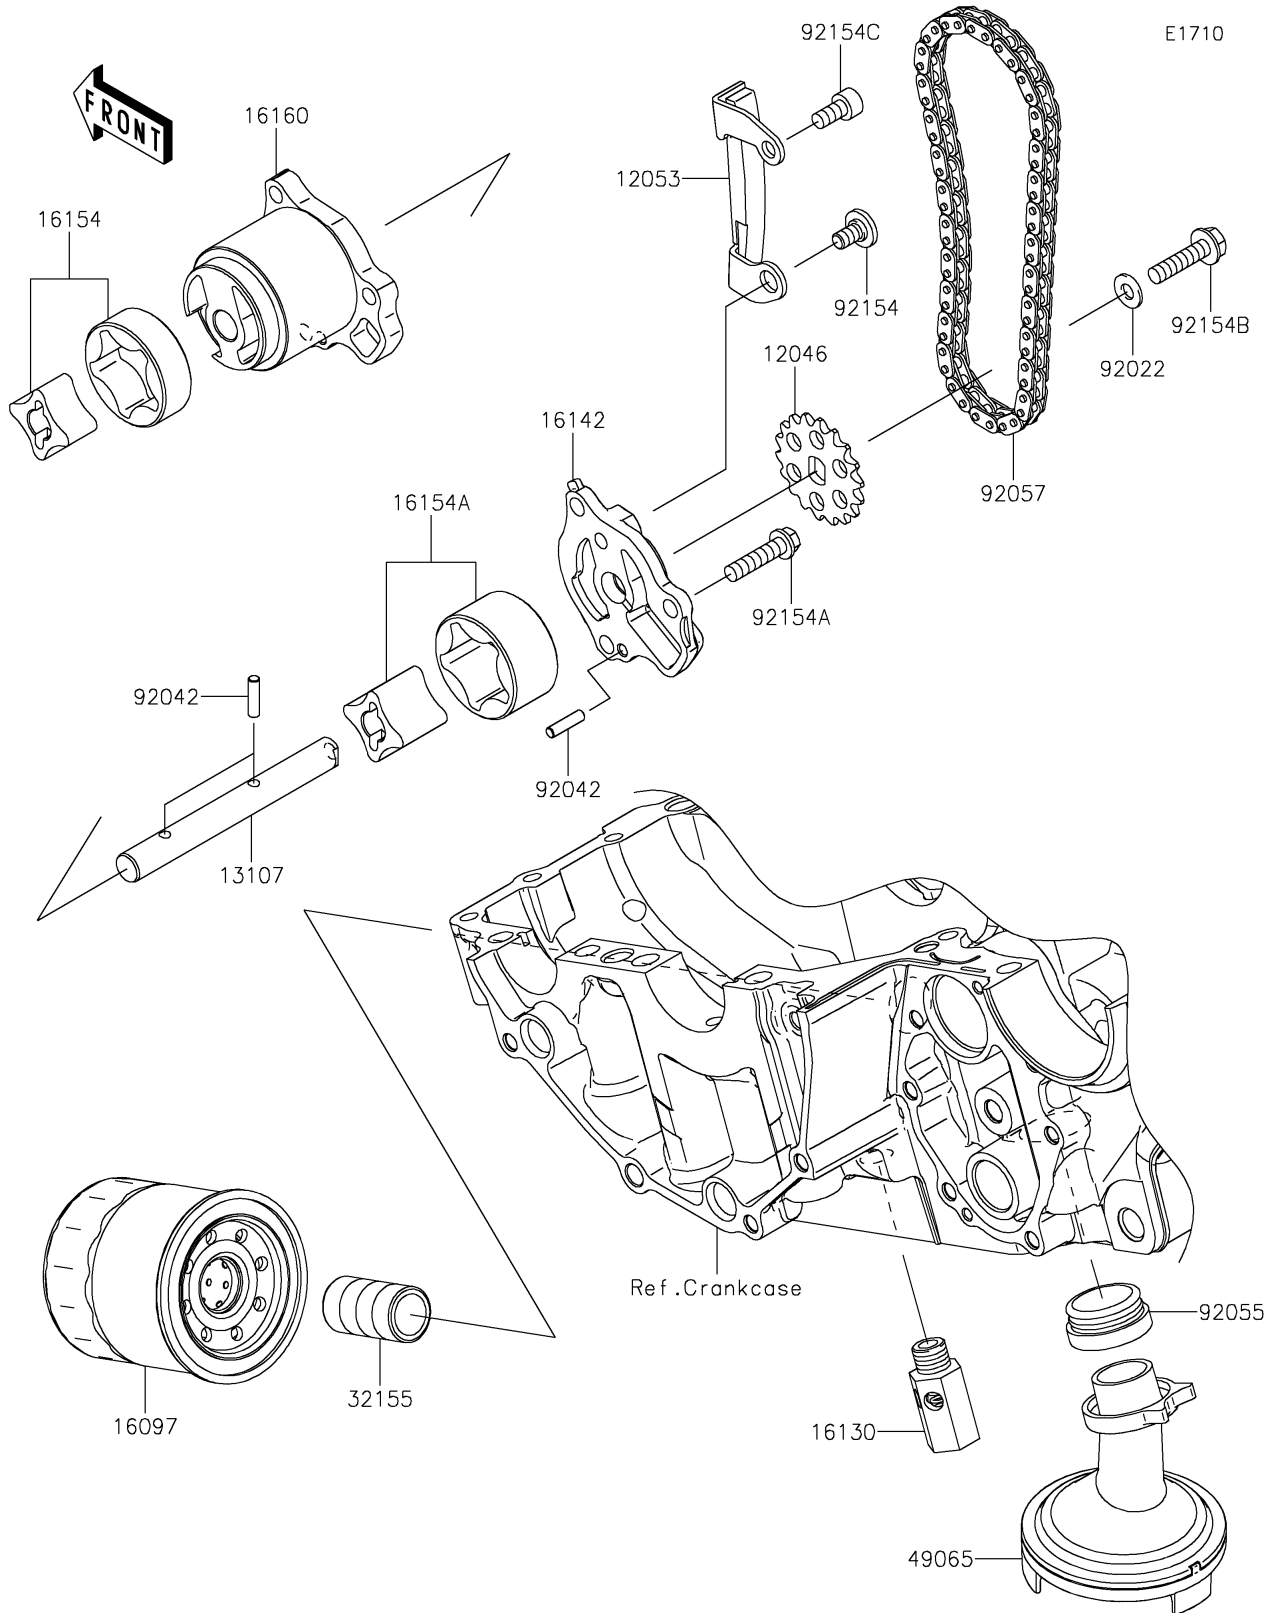

2022 Z650RS ABS

PARTS DIAGRAM

Oil Pump/Oil Filter

2022 Z650RS ABS

PARTS LIST

Oil Pump/Oil Filter

ITEM NAME

PART NUMBER

QUANTITY
